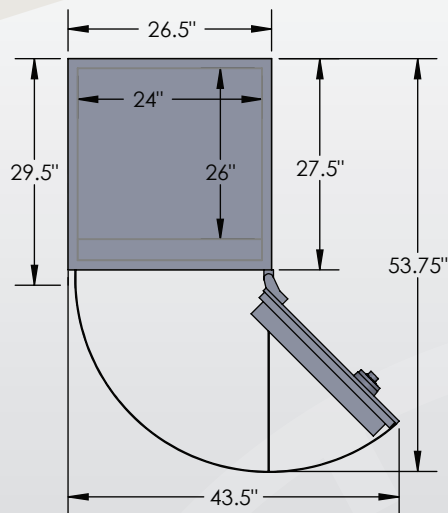

## 6024 Luxury Safe

Inside Dimensions 60"H x 24"W x 22"D  
 Outside Dimensions 62.5"H x 26.5"W x 29.5"D  
 Cubic Foot Capacity - 18  
 Weight - 2,360 lbs.

# BROWN SAFE

Perspective View

Plan View

Side View

\*\* Shown with standard interior configuration

\*\*\*Please add 1" to all exterior dimensions to allow for installation.