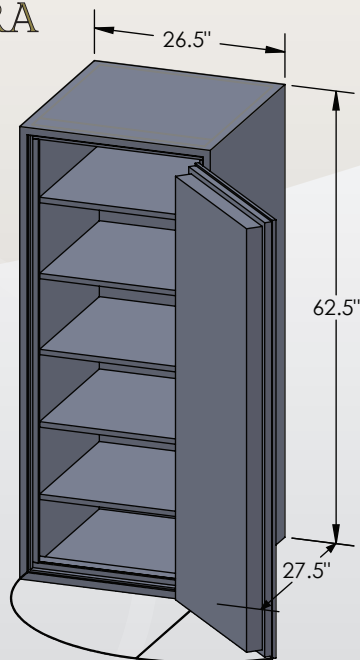

## 6024 Luxury Safe

Inside Dimensions 60"H x 24"W x 22"D  
 Outside Dimensions 62.5"H x 26.5"W x 29.5"D  
 Cubic Foot Capacity - 18  
 Weight - 2,360 lbs.

# BROWN SAFE

Perspective View

Plan View

Side View

\*\* Shown with standard interior configuration

\*\*\*Please add 1" to all exterior dimensions to allow for installation.