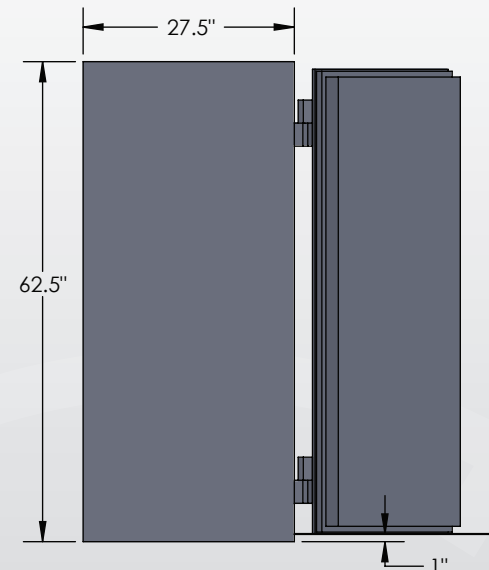

## 6024 Luxury Safe

Inside Dimensions 60"H x 24"W x 22"D  
 Outside Dimensions 62.5"H x 26.5"W x 29.5"D  
 Cubic Foot Capacity - 18  
 Weight - 2,360 lbs.

# BROWN SAFE

Perspective View

Plan View

Side View

\*\* Shown with standard interior configuration

\*\*\*Please add 1" to all exterior dimensions to allow for installation.