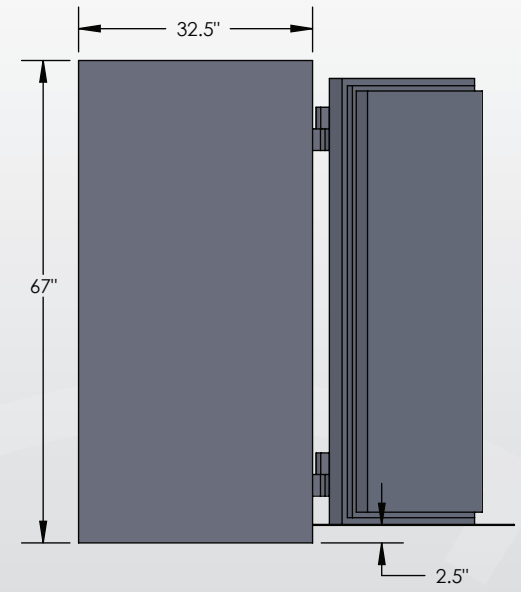

ESTATE ULTRA Series

COM 6024 Luxury Safe

Inside Dimensions 60"H x 24"W x 22"D
Outside Dimensions 67"H x 31.5"W x 34.5"D
Cubic Foot Capacity - 18
Weight - 3,860 lbs.

BROWN SAFE

Perspective View

Plan View

Side View

** Shown with standard interior configuration

***Please add 1" to all exterior dimensions to allow for installation.

Upgraded Interior Configurations

Interior Configuration 1

Interior Configuration 2

Interior Configuration 3