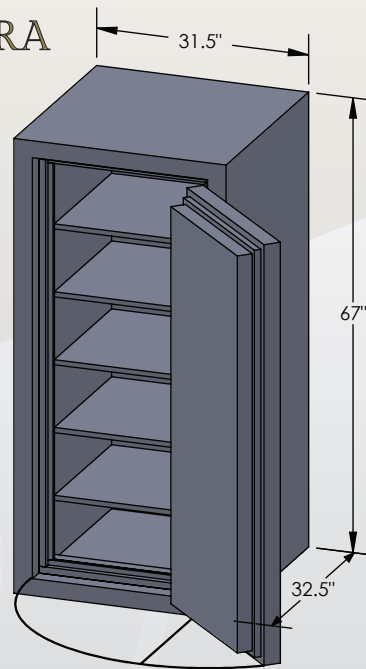

ESTATE ULTRA Series

COM 6024 Luxury Safe

Inside Dimensions 60"H x 24"W x 22"D
Outside Dimensions 67"H x 31.5"W x 34.5"D
Cubic Foot Capacity - 18
Weight - 3,860 lbs.

BROWN SAFE

Perspective View

Plan View

Side View

** Shown with standard interior configuration

***Please add 1" to all exterior dimensions to allow for installation.

Upgraded Interior Configurations

Interior Configuration 1

Interior Configuration 2

Interior Configuration 3