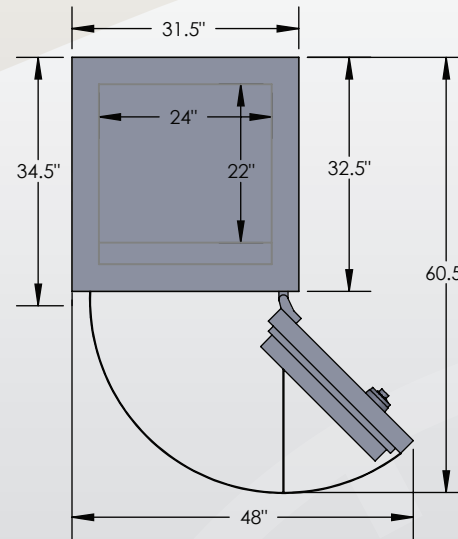

ESTATE ULTRA Series

COM 6024 Luxury Safe

Inside Dimensions 60"H x 24"W x 22"D
Outside Dimensions 67"H x 31.5"W x 34.5"D
Cubic Foot Capacity - 18
Weight - 3,860 lbs.

BROWN SAFE

Perspective View

Plan View

Side View

** Shown with standard interior configuration

***Please add 1" to all exterior dimensions to allow for installation.

Upgraded Interior Configurations

Interior Configuration 1

Interior Configuration 2

Interior Configuration 3