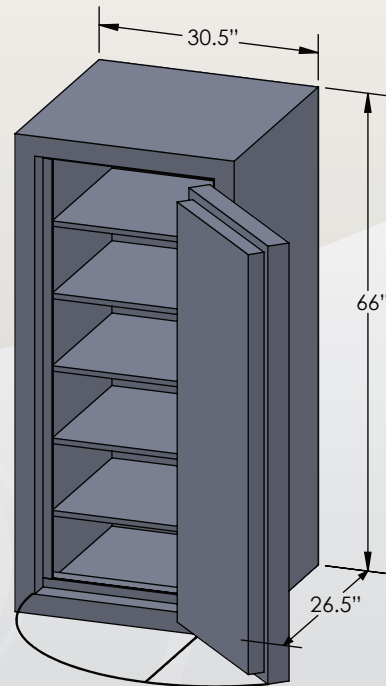

ESTATE

Series

TL-30 COM 6024

Luxury Safe

Inside Dimensions 60"H x 24"W x 22"D
Outside Dimensions 66"H x 30.5"W x 33"D
Cubic Foot Capacity - 18
Weight - 2,800 lbs.

BROWN SAFE

Perspective View

Plan View

Side View

** Shown with standard interior configuration

***Please add 1" to all exterior dimensions to allow for installation.

Upgraded Interior Configurations

Interior Configuration 1

Interior Configuration 2

Interior Configuration 3