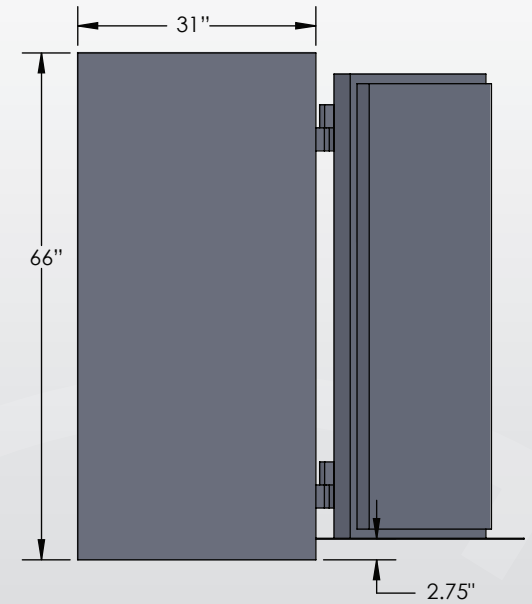

ESTATE

Series

TL-30 COM 6024

Luxury Safe

Inside Dimensions 60"H x 24"W x 22"D
Outside Dimensions 66"H x 30.5"W x 33"D
Cubic Foot Capacity - 18
Weight - 2,800 lbs.

BROWN SAFE

Perspective View

Plan View

Side View

** Shown with standard interior configuration

***Please add 1" to all exterior dimensions to allow for installation.

Upgraded Interior Configurations

Interior Configuration 1

Interior Configuration 2