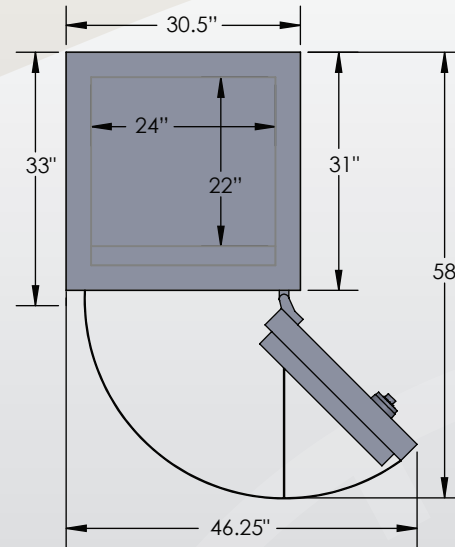

ESTATE

Series

TL-30 COM 6024

Luxury Safe

Inside Dimensions 60"H x 24"W x 22"D
Outside Dimensions 66"H x 30.5"W x 33"D
Cubic Foot Capacity - 18
Weight - 2,800 lbs.

BROWN SAFE

Perspective View

Plan View

Side View

** Shown with standard interior configuration

***Please add 1" to all exterior dimensions to allow for installation.

Upgraded Interior Configurations

Interior Configuration 1

Interior Configuration 2