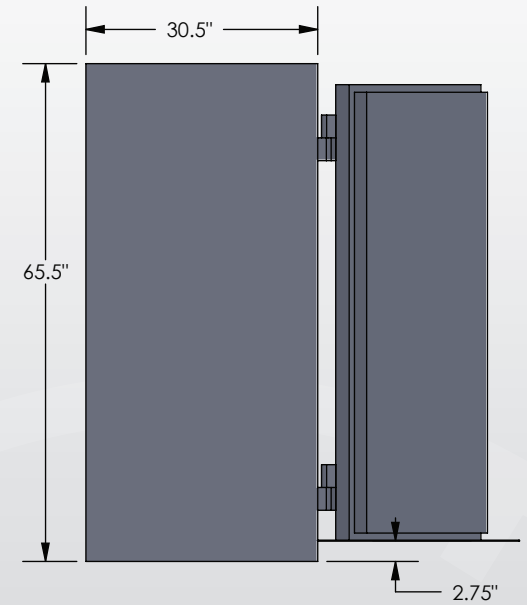

ESTATE

Series

TL-15 COM 6024

Luxury Safe

Inside Dimensions 60"H x 24"W x 22"D
Outside Dimensions 65.5"H x 30"W x 32.5"D
Cubic Foot Capacity - 18
Weight - 2,250 lbs.

BROWN SAFE

Perspective View

Plan View

Side View

** Shown with standard interior configuration

***Please add 1" to all exterior dimensions to allow for installation.

Upgraded Interior Configurations

Interior Configuration 1

Interior Configuration 2