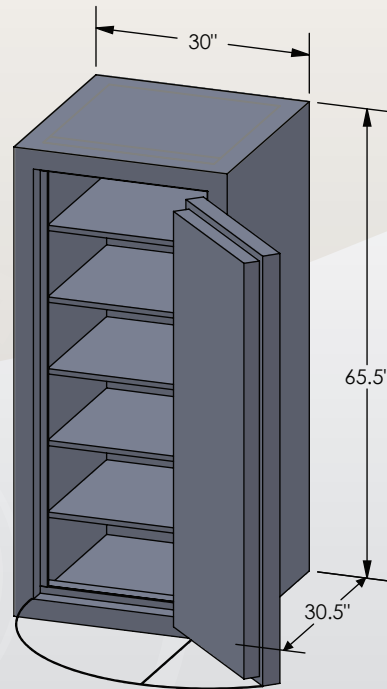

ESTATE

Series

TL-15 COM 6024

Luxury Safe

Inside Dimensions 60"H x 24"W x 22"D
Outside Dimensions 65.5"H x 30"W x 32.5"D
Cubic Foot Capacity - 18
Weight - 2,250 lbs.

BROWN SAFE

Perspective View

Plan View

Side View

** Shown with standard interior configuration

***Please add 1" to all exterior dimensions to allow for installation.

Upgraded Interior Configurations

Interior Configuration 1

Interior Configuration 2

Interior Configuration 3