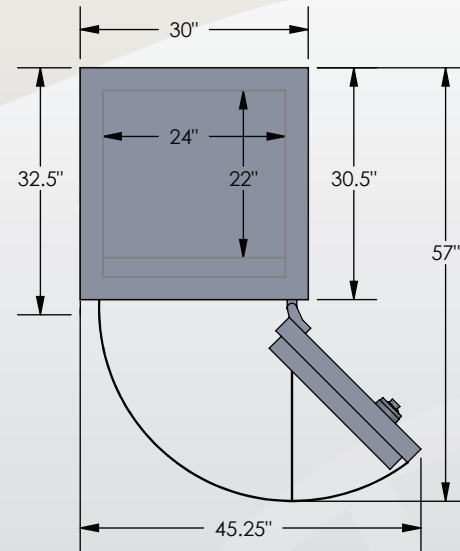

ESTATE

Series

TL-15 COM 6024

Luxury Safe

Inside Dimensions 60"H x 24"W x 22"D
Outside Dimensions 65.5"H x 30"W x 32.5"D
Cubic Foot Capacity - 18
Weight - 2,250 lbs.

BROWN SAFE

Perspective View

Plan View

Side View

** Shown with standard interior configuration

***Please add 1" to all exterior dimensions to allow for installation.

Upgraded Interior Configurations

Interior Configuration 1

Interior Configuration 2