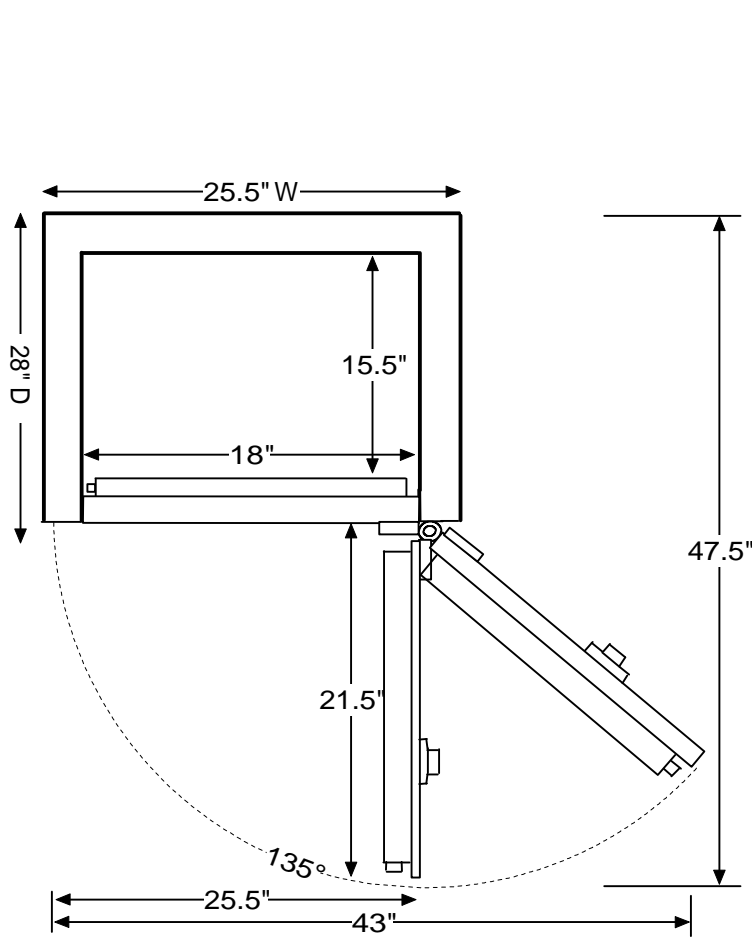

Composite* UltraGem 6018

Model	Inside Dimensions	Outside Dimensions	Capacity Cubic Ft.	Weight	Jewelry Drawers Configuration*	Open Space for shelves**
Composite UltraGem 6018	60"H x 18"W x 15.5"D	67"H x 25.5"W x 28"D	10	2968 lbs	Eight 1.5" drawers Four 2" drawers Two 3" drawers	18"

*Provides fire protection
 **Dimensions indicate inside depth of drawers
 ***All shelves are adjustable
 ****Please add 1" to all exterior dimensions to allow for installation.