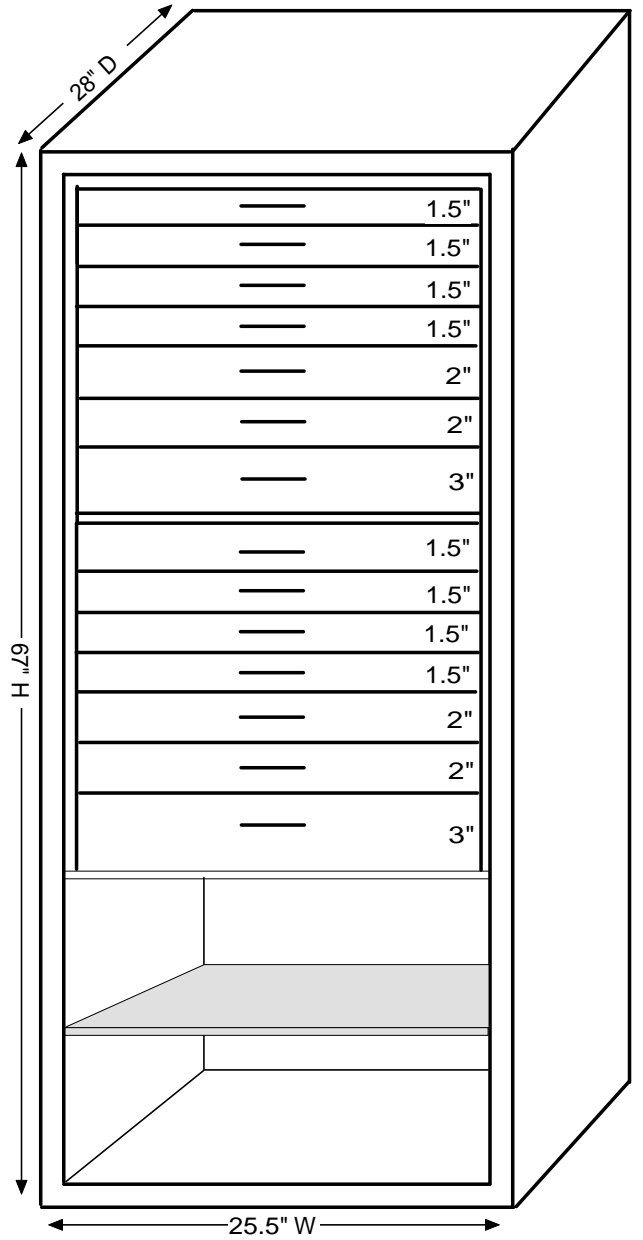

Composite* UltraGem 6018

Model	Inside Dimensions	Outside Dimensions	Capacity Cubic Ft.	Weight	Jewelry Drawers Configuration*	Open Space for shelves**
Composite UltraGem 6018	60"H x 18"W x 15.5"D	67"H x 25.5"W x 28"D	10	2968 lbs	Eight 1.5" drawers Four 2" drawers Two 3" drawers	18"

*Provides fire protection
 **Dimensions indicate inside depth of drawers
 ***All shelves are adjustable
 ****Please add 1" to all exterior dimensions to allow for installation.