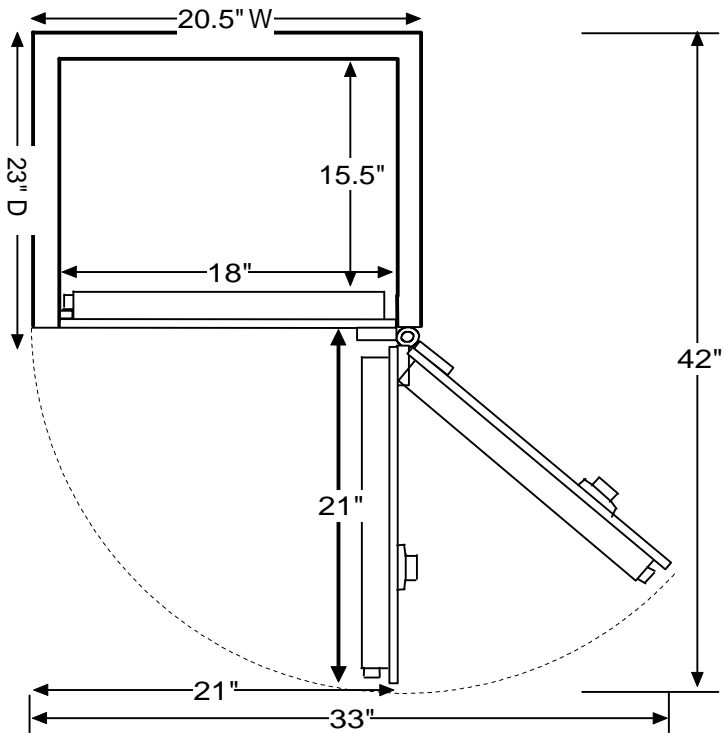

UltraGem 6018

Model	Inside Dimensions	Outside Dimensions	Capacity Cubic Ft.	Weight	Jewelry Drawers Configuration*	Open Space for shelves**
UltraGem 6018	60"H x 18"W x 15.5"D	62.5"H x 20.5"W x 23"D	10	2040 lbs	Eight 1.5" drawers Four 2" drawers Two 3" drawers	18"

*Dimensions indicate inside depth of drawers
 **All shelves are adjustable