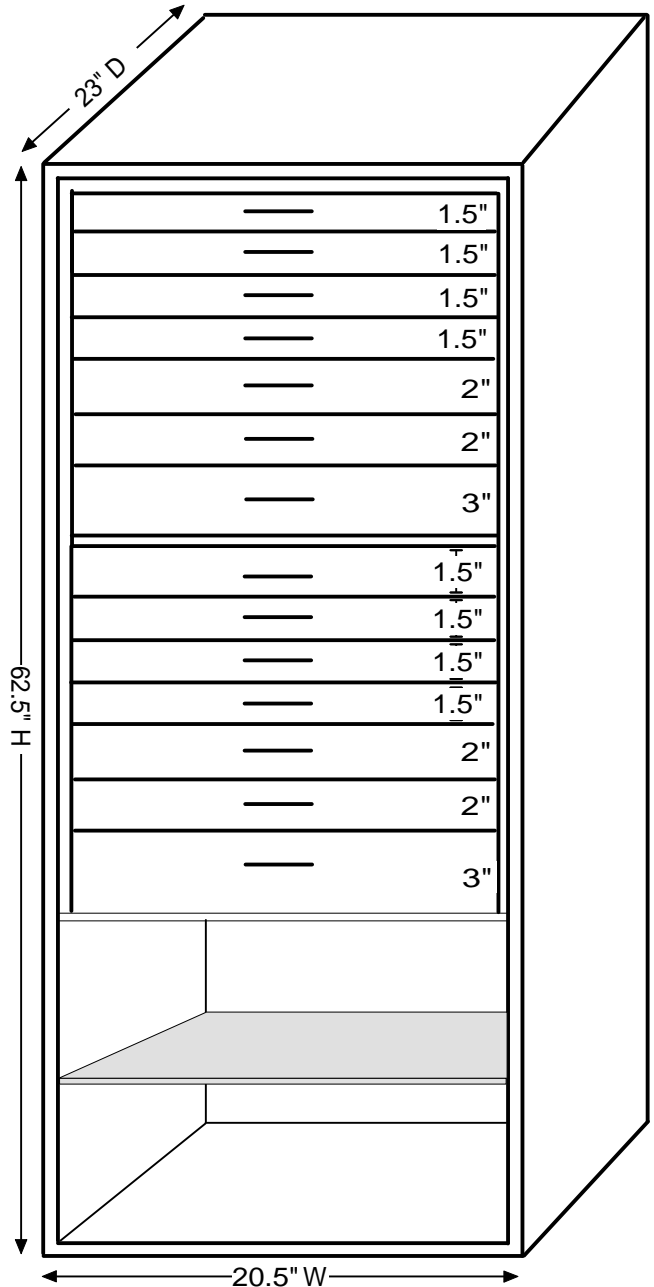

UltraGem 6018

Model	Inside Dimensions	Outside Dimensions	Capacity Cubic Ft.	Weight	Jewelry Drawers Configuration*	Open Space for shelves**
UltraGem 6018	60"H x 18"W x 15.5"D	62.5"H x 20.5"W x 23"D	10	2040 lbs	Eight 1.5" drawers Four 2" drawers Two 3" drawers	18"

*Dimensions indicate inside depth of drawers
 **All shelves are adjustable