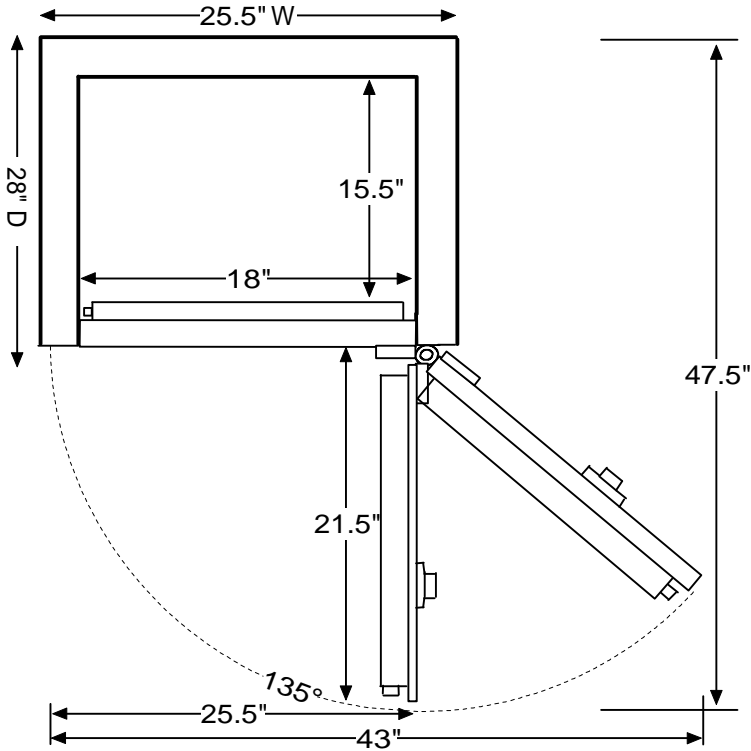

Composite* UltraGem 2418

| Model | Inside Dimensions | Outside Dimensions | Capacity Cubic Ft. | Weight | Jewelry Drawers Configuration* | Open Space for shelves** |
|-------------------------|----------------------|----------------------|--------------------|----------|---|--------------------------|
| Composite UltraGem 2418 | 24"H x 18"W x 15.5"D | 31"H x 25.5"W x 28"D | 4 | 1546 lbs | Four 1.5" drawers Two 2" drawers One 3" drawers | Not available |

*Provides fire protection

**Dimensions indicate inside depth of drawers

***All shelves are adjustable

****Please add 1" to all exterior dimensions to allow for installation.