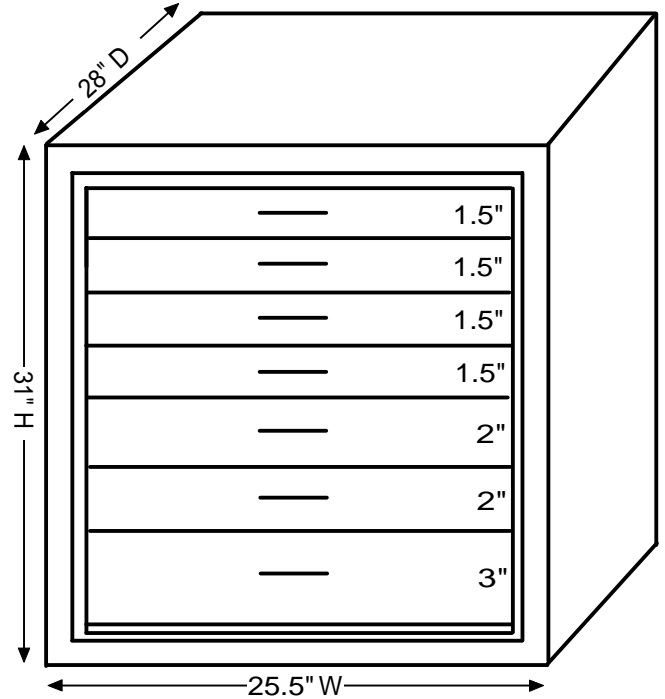

Composite* UltraGem 2418

| Model | Inside Dimensions | Outside Dimensions | Capacity Cubic Ft. | Weight | Jewelry Drawers Configuration* | Open Space for shelves** |
|-------------------------|----------------------|----------------------|--------------------|----------|---|--------------------------|
| Composite UltraGem 2418 | 24"H x 18"W x 15.5"D | 31"H x 25.5"W x 28"D | 4 | 1546 lbs | Four 1.5" drawers Two 2" drawers One 3" drawers | Not available |

*Provides fire protection

**Dimensions indicate inside depth of drawers

***All shelves are adjustable

****Please add 1" to all exterior dimensions to allow for installation.