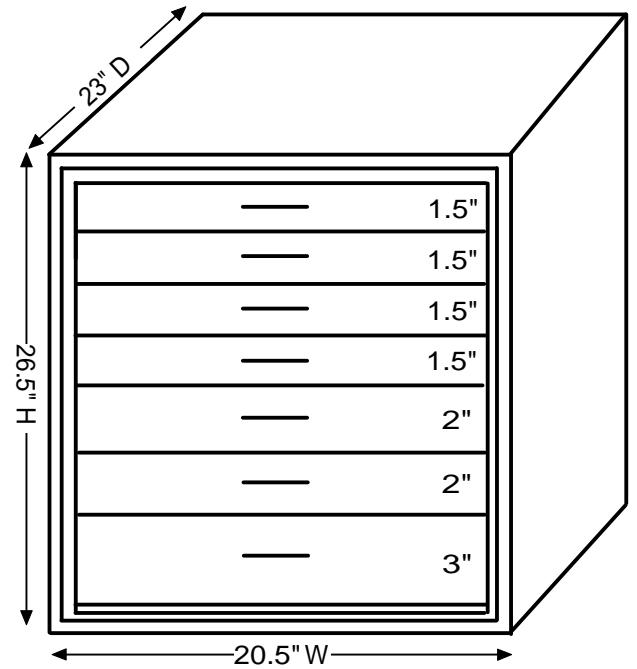

UltraGem 2418

Model	Inside Dimensions	Outside Dimensions	Capacity Cubic Ft.	Weight	Jewelry Drawers Configuration*	Open Space for shelves**
UltraGem 2418	24"H x 18"W x 15.5"D	26.5"H x 20.5"W x 23"D	4	930 lbs	Four 1.5" drawers Two 2" drawers One 3" drawers	Not available

*Dimensions indicate inside depth of drawers
 **All shelves are adjustable
 ***Please add 1" to all exterior dimensions to allow for installation.