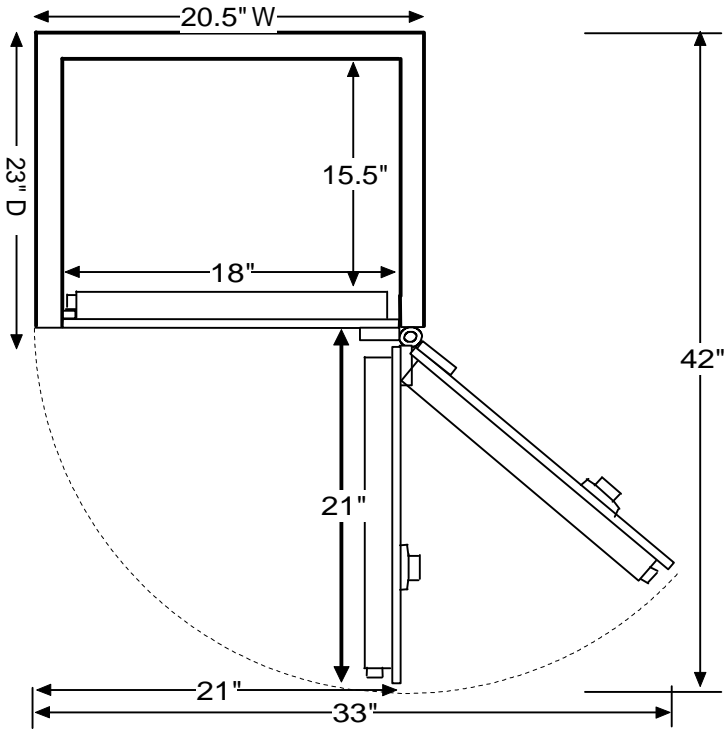

UltraGem 2418

Model	Inside Dimensions	Outside Dimensions	Capacity Cubic Ft.	Weight	Jewelry Drawers Configuration*	Open Space for shelves**
UltraGem 2418	24"H x 18"W x 15.5"D	26.5"H x 20.5"W x 23"D	4	930 lbs	Four 1.5" drawers Two 2" drawers One 3" drawers	Not available

*Dimensions indicate inside depth of drawers
 **All shelves are adjustable
 ***Please add 1" to all exterior dimensions to allow for installation.