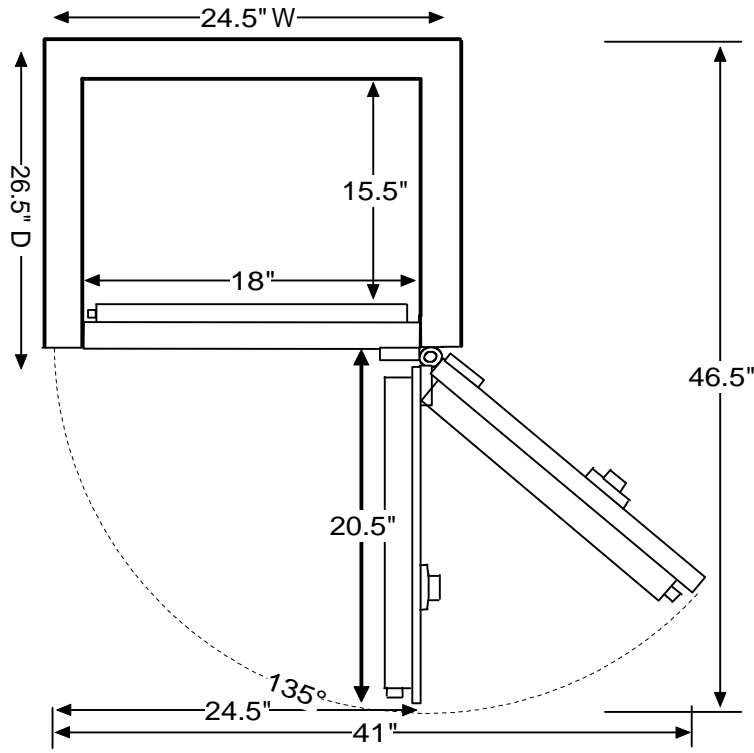

Composite* SuperGem 2418

Model	Inside Dimensions	Outside Dimensions	Capacity Cubic Ft.	Weight	Jewelry Drawers Configuration*	Open Space for shelves**
Composite SuperGem 2418	24"H x 18"W x 15.5"D	30"H x 24.5"W x 26.5"D	4	1082 lbs	Four 1.5" drawers Two 2" drawers One 3" drawers	Not available

*Provides fire protection
 **Dimensions indicate inside depth of drawers
 ***All shelves are adjustable
 ****Please add 1" to all exterior dimensions to allow for installation.