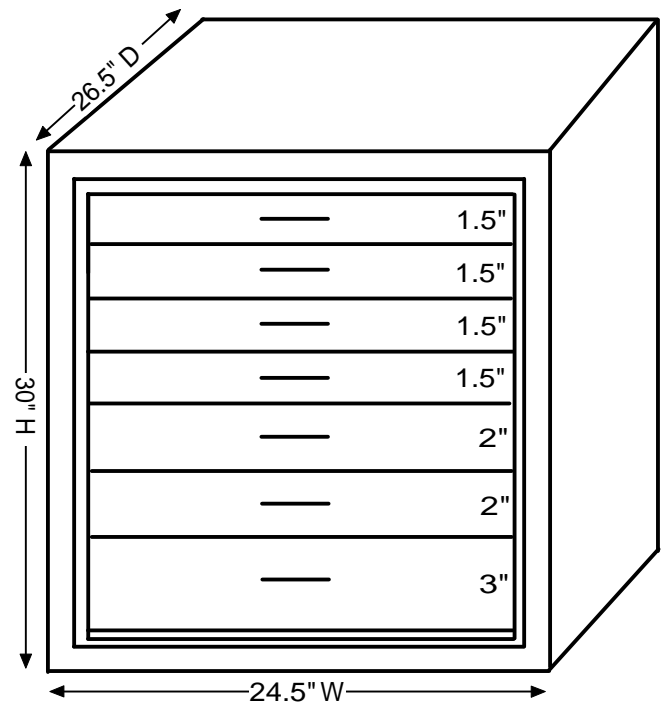

Composite* SuperGem 2418

Model	Inside Dimensions	Outside Dimensions	Capacity Cubic Ft.	Weight	Jewelry Drawers Configuration*	Open Space for shelves**
Composite SuperGem 2418	24"H x 18"W x 15.5"D	30"H x 24.5"W x 26.5"D	4	1082 lbs	Four 1.5" drawers Two 2" drawers One 3" drawers	Not available

*Provides fire protection
 **Dimensions indicate inside depth of drawers
 ***All shelves are adjustable
 ****Please add 1" to all exterior dimensions to allow for installation.