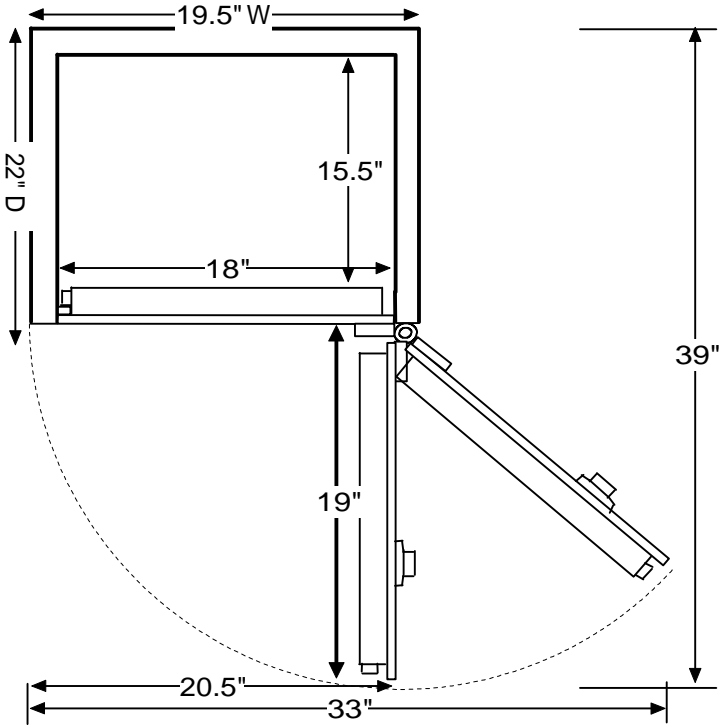

# SuperGem 2418

Model	Inside Dimensions	Outside Dimensions	Capacity Cubic Ft.	Weight	Jewelry Drawers Configuration*	Open Space for shelves**
SuperGem 2418	24"H x 18"W x 15.5"D	25.5"H x 19.5"W x 22"D	4	530 lbs	Four 1.5" drawers Two 2" drawers One 3" drawers	Not available

\*Dimensions indicate inside depth of drawers  
 \*\*All shelves are adjustable  
 \*\*\*Please add 1" to all exterior dimensions to allow for installation.