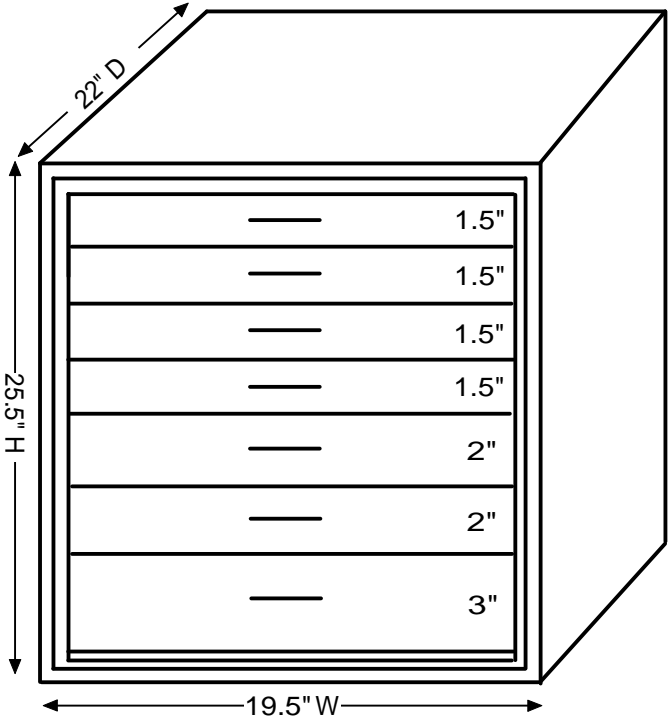

# SuperGem 2418

Model	Inside Dimensions	Outside Dimensions	Capacity Cubic Ft.	Weight	Jewelry Drawers Configuration*	Open Space for shelves**
SuperGem 2418	24"H x 18"W x 15.5"D	25.5"H x 19.5"W x 22"D	4	530 lbs	Four 1.5" drawers Two 2" drawers One 3" drawers	Not available

\*Dimensions indicate inside depth of drawers  
 \*\*All shelves are adjustable  
 \*\*\*Please add 1" to all exterior dimensions to allow for installation.