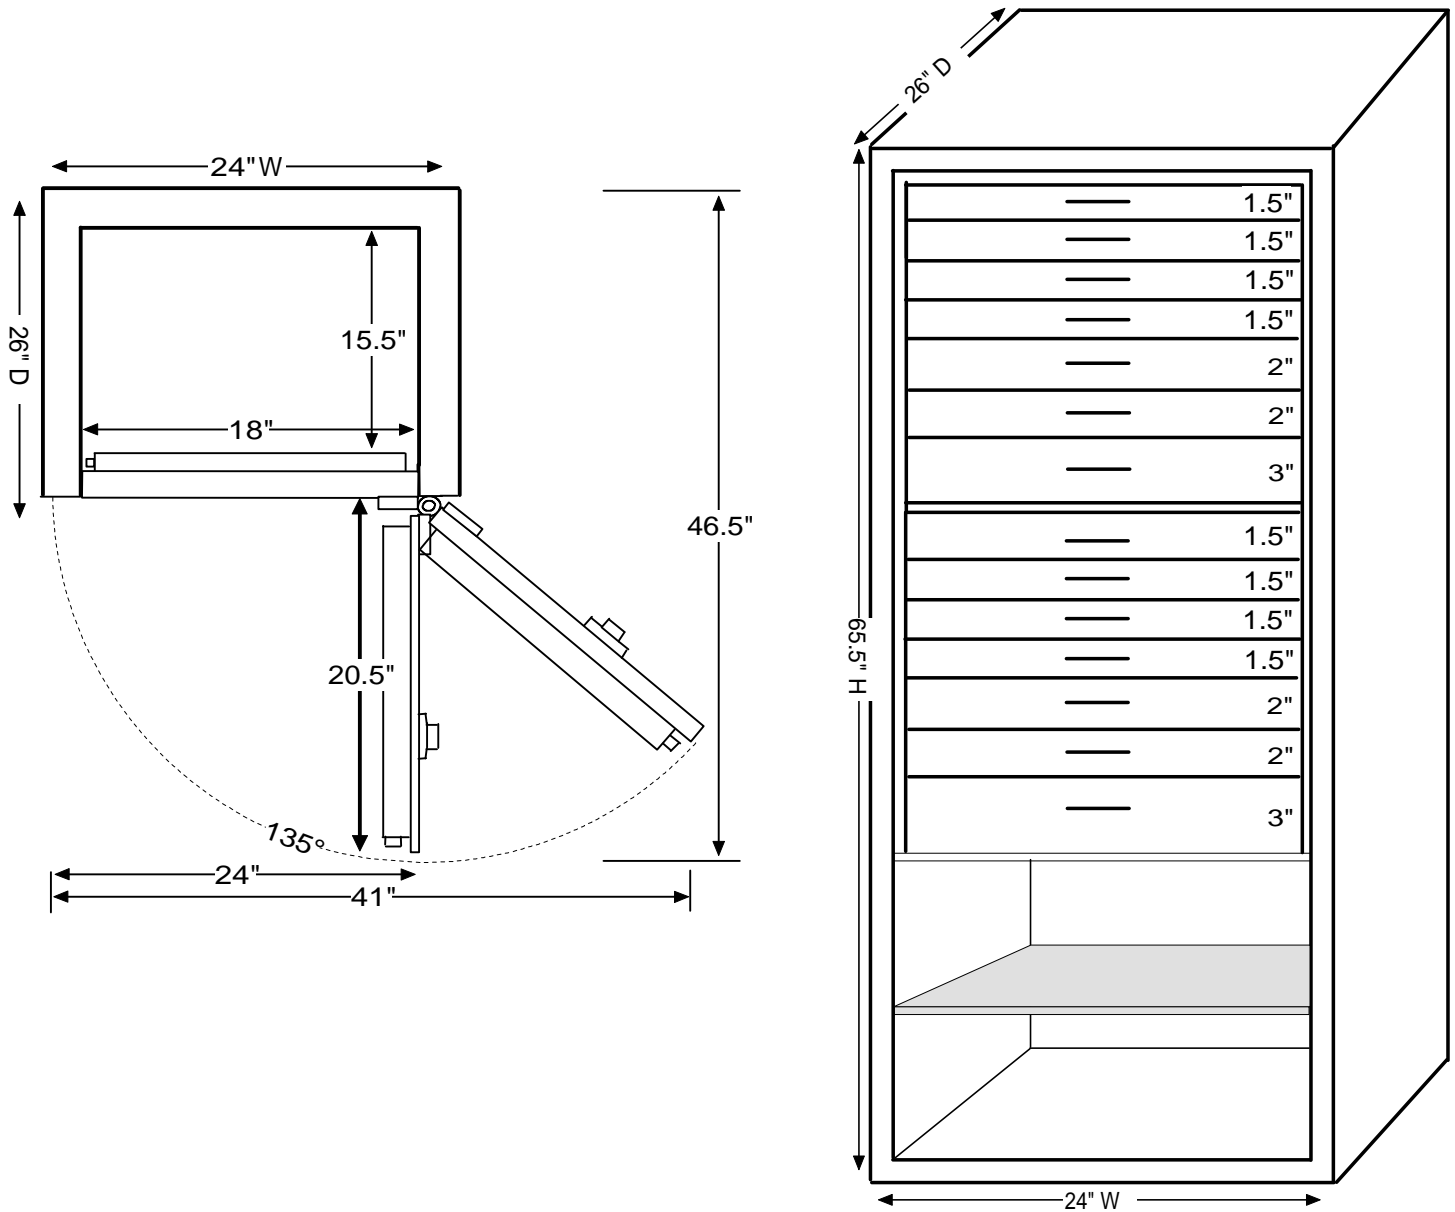

# Composite\* Gem 6018

Model	Inside Dimensions	Outside Dimensions	Capacity Cubic Ft.	Weight	Jewelry Drawers Configuration*	Open Space for shelves**
Composite Gem 6018	60"H x 18"W x 15.5"D	65.5"H x 24"W x 26"D	10	1670 lbs	Eight 1.5" drawers Four 2" drawers Two 3" drawers	18"

\*Dimensions indicate inside depth of drawers  
 \*\*All shelves are adjustable  
 \*\*\*Please add 1" to all exterior dimensions to allow for installation.