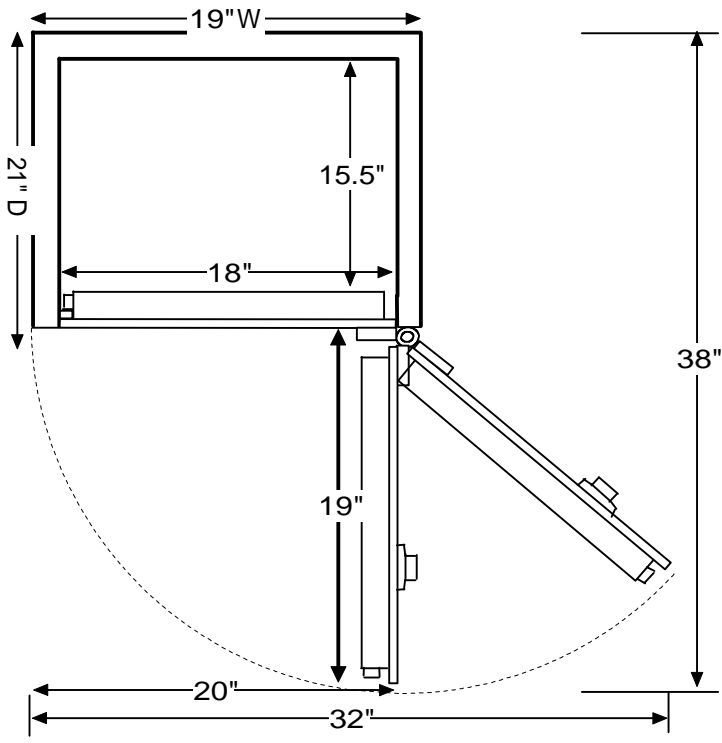

Gem 6018

Model	Inside Dimensions	Outside Dimensions	Capacity Cubic Ft.	Weight	Jewelry Drawers Configuration*	Open Space for shelves**
Gem 6018	60"H x 18"W x 15.5"D	61"H x 19"W x 21"D	10	650 lbs	Eight 1.5" drawers Four 2" drawers Two 3" drawers	18"

*Dimensions indicate inside depth of drawers
 **All shelves are adjustable