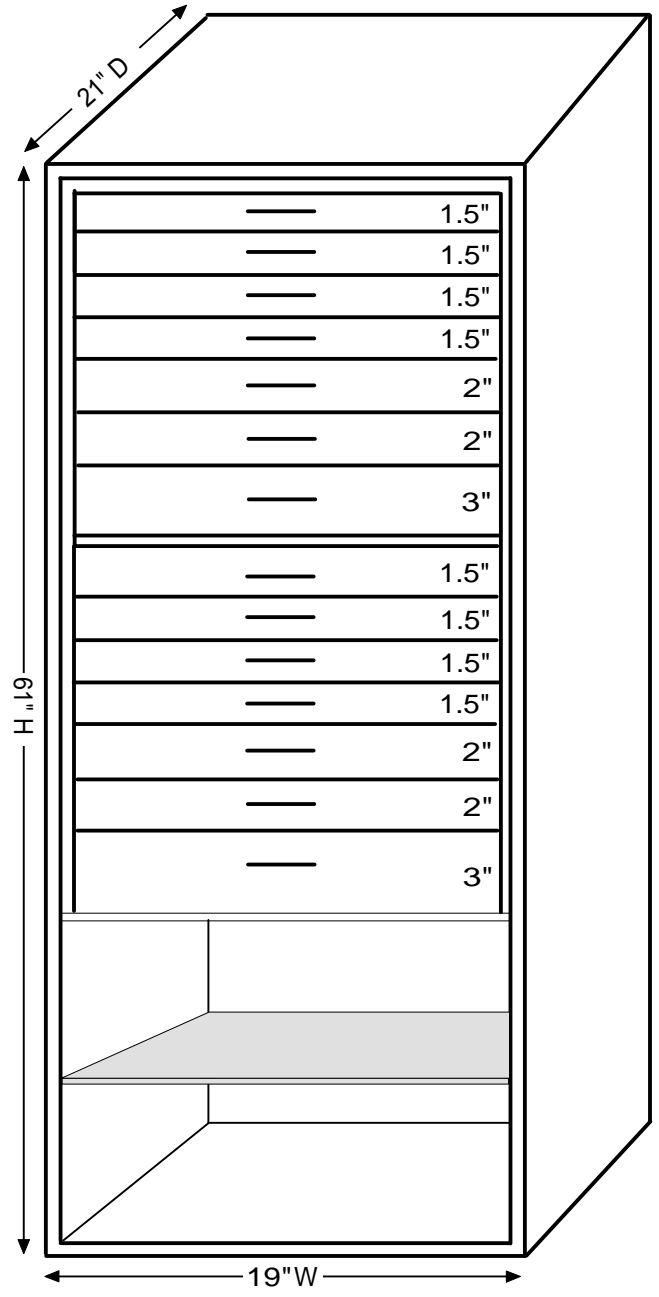

Gem 6018

Model	Inside Dimensions	Outside Dimensions	Capacity Cubic Ft.	Weight	Jewelry Drawers Configuration*	Open Space for shelves**
Gem 6018	60"H x 18"W x 15.5"D	61"H x 19"W x 21"D	10	650 lbs	Eight 1.5" drawers Four 2" drawers Two 3" drawers	18"

*Dimensions indicate inside depth of drawers
 **All shelves are adjustable