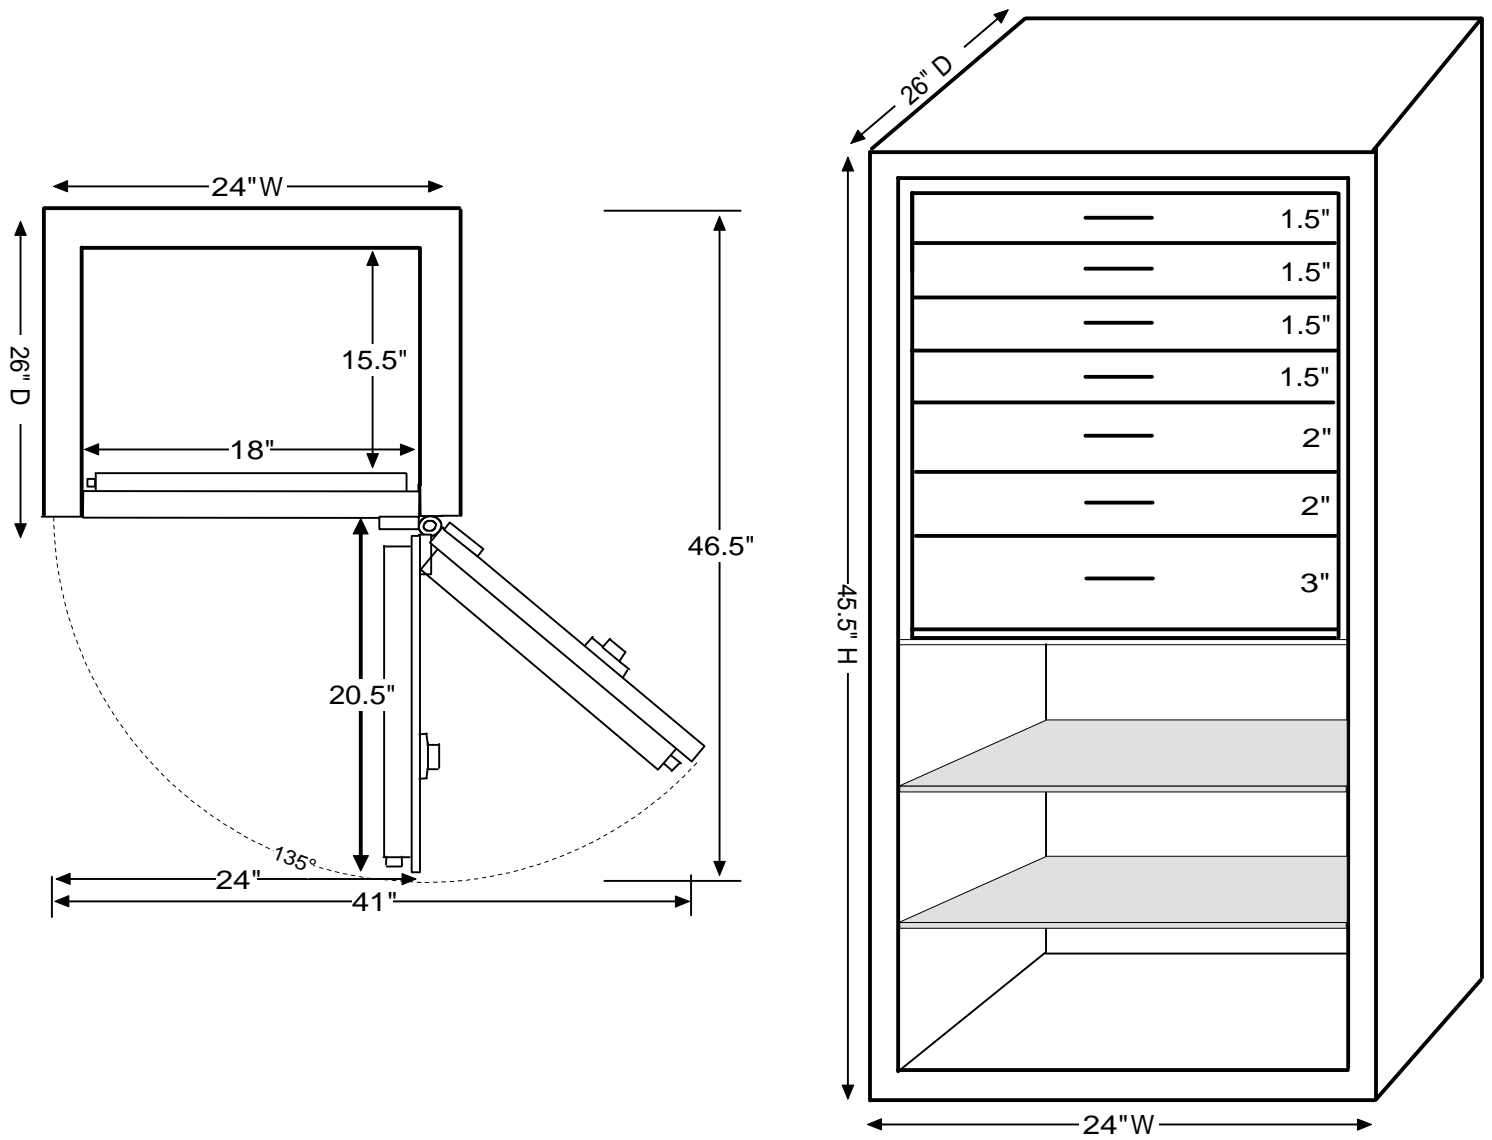

Composite* Gem 4018

Model	Inside Dimensions	Outside Dimensions	Capacity Cubic Ft.	Weight	Jewelry Drawers Configuration*	Open Space for shelves**
Composite Gem 4018	40"H x 18"W x 15.5"D	45.5"H x 24"W x 26"D	6.5	1198 lbs	Four 1.5" drawers Two 2" drawers One 3" drawers	19"

*Provides fire protection
 **Dimensions indicate inside depth of drawers
 ***All shelves are adjustable
 ****Please add 1" to all exterior dimensions to allow for installation.