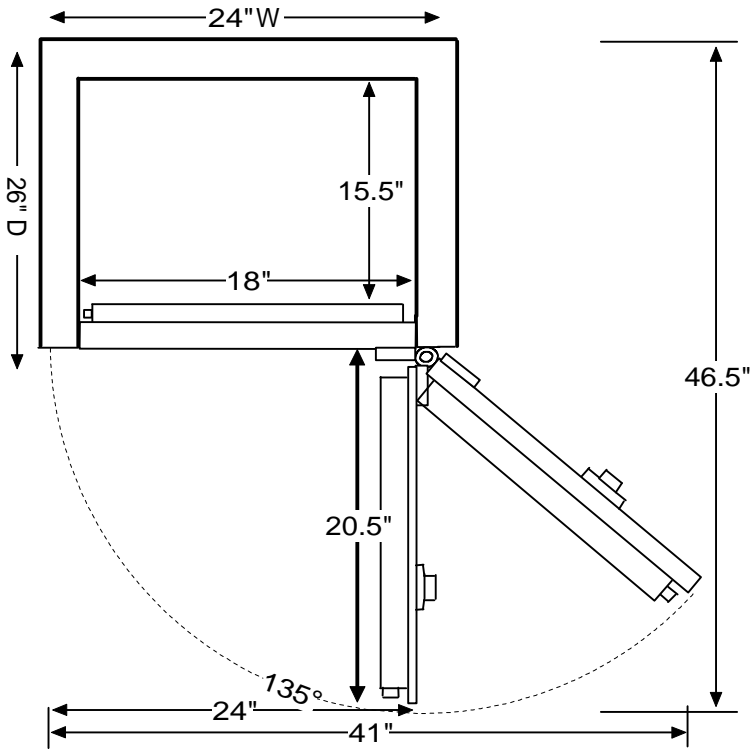

# Composite\* Gem 2418

Model	Inside Dimensions	Outside Dimensions	Capacity Cubic Ft.	Weight	Jewelry Drawers Configuration*	Open Space for shelves**
Composite Gem 2418	24"H x 18"W x 15.5"D	29.5"H x 24"W x 26"D	4	898 lbs	Four 1.5" drawers Two 2" drawers One 3" drawers	Not available

\*Provides fire protection

\*\*Dimensions indicate inside depth of drawers

\*\*\*All shelves are adjustable

\*\*\*\*Please add 1" to all exterior dimensions to allow for installation.