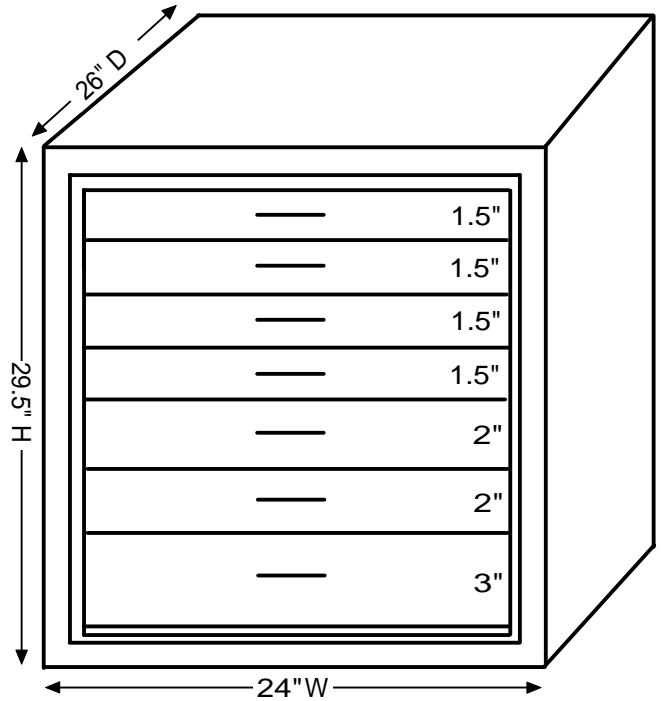

# Composite\* Gem 2418

Model	Inside Dimensions	Outside Dimensions	Capacity Cubic Ft.	Weight	Jewelry Drawers Configuration*	Open Space for shelves**
Composite Gem 2418	24"H x 18"W x 15.5"D	29.5"H x 24"W x 26"D	4	898 lbs	Four 1.5" drawers Two 2" drawers One 3" drawers	Not available

\*Provides fire protection

\*\*Dimensions indicate inside depth of drawers

\*\*\*All shelves are adjustable

\*\*\*\*Please add 1" to all exterior dimensions to allow for installation.