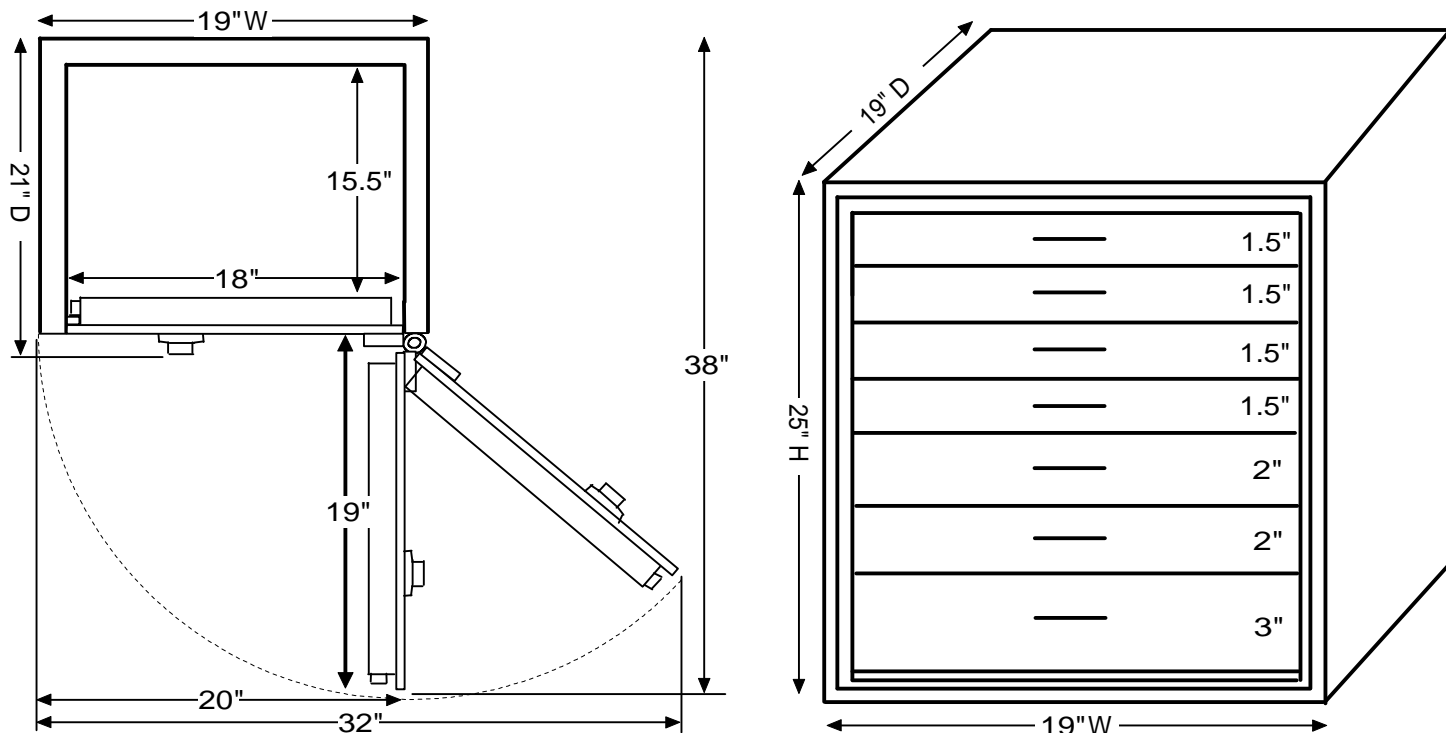

Brown Safe Manufacturing, Inc.

285 Venture Street

San Marcos, CA 92078

Ph 760-233-2293 Fax 760-233-2297

www.BrownSafe.com

EliteGem 2418

Model	Inside Dimensions	Outside Dimensions	Capacity Cubic Ft.	Weight	Jewelry Drawers Configuration*	Open Space for shelves**
EliteGem 2418	24"H x 18"W x 15.5"D	25"H x 19"W x 21"D	4	328 lbs	Four 1.5" drawers Two 2" drawers One 3" drawers	Not available

*Dimensions indicate inside depth of drawers

**All shelves are adjustable

***Please add 1" to all exterior dimensions to allow for installation.