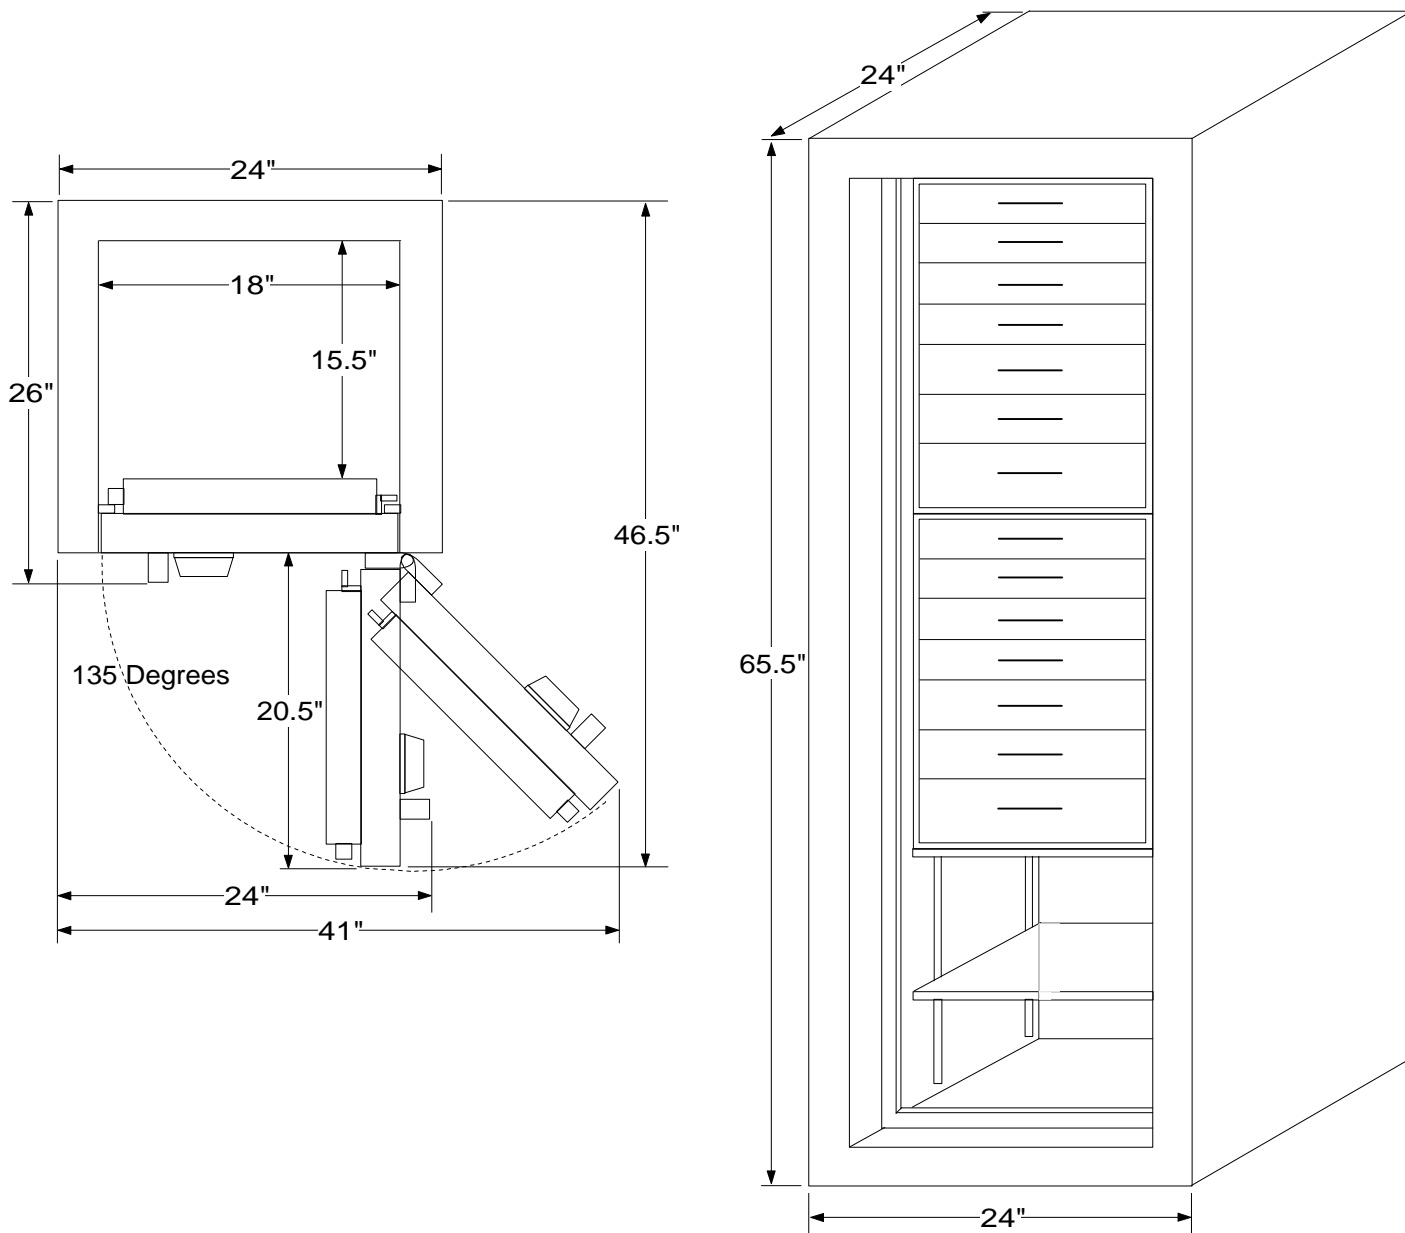

Com Elite Gem 6018

Model	Inside Dimensions	Outside Dimensions	Capacity Cubic Ft.	Weight	Jewelry Drawers Configuration*	Open Space for shelves**
ComElite Gem 6018	60"H x 18"W x 15.5"D	65.5"H x 24"W x 26"D	10	1692 lbs	Eight 1.5" drawers Four 2" drawers Two 3" drawers	18"

*Provides fire protection

**All shelves are adjustable

***Please add 2" to all exterior dimensions to allow for installation.