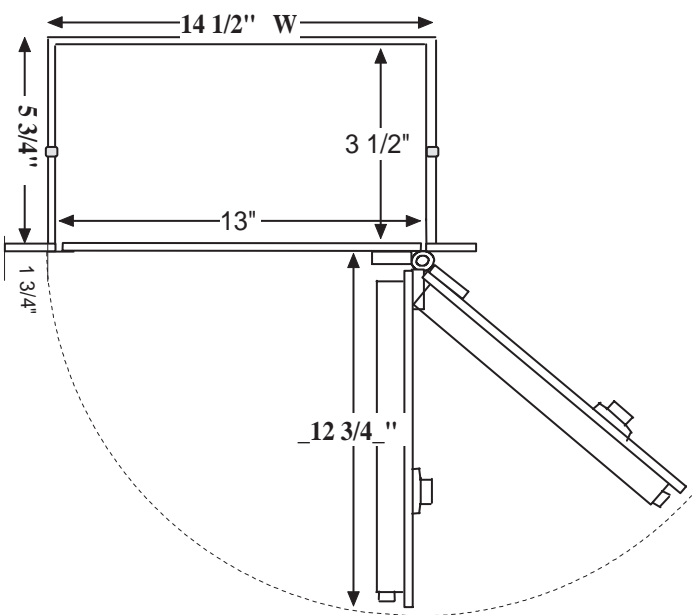

# CW600 Wall Safe

Model	Wall Thickness	Inside Dimensions	Outside Dimensions	Capacity Cubic Inch	Clear Door Opening	Weight
CW600	2 x 6	13"H x 13" W x 3 1/2"D	14"H x 14 1/2" W x 5 3/4"D	600	12" x 12"	134 lbs