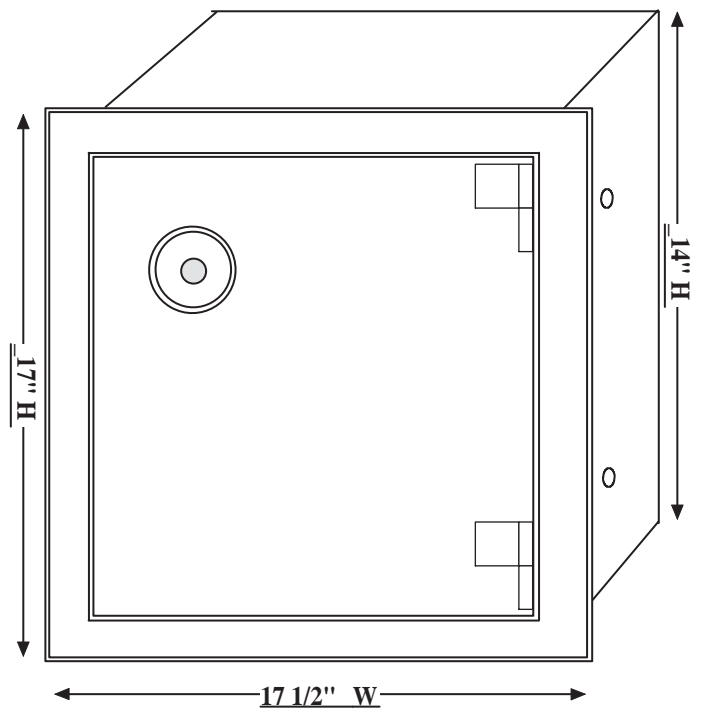

# CW600 Wall Safe

Model	Wall Thickness	Inside Dimensions	Outside Dimensions	Capacity Cubic Inch	Clear Door Opening	Weight
CW600	2 x 6	13"H x 13" W x 3 1/2"D	14"H x 14 1/2" W x 5 3/4"D	600	12" x 12"	134 lbs