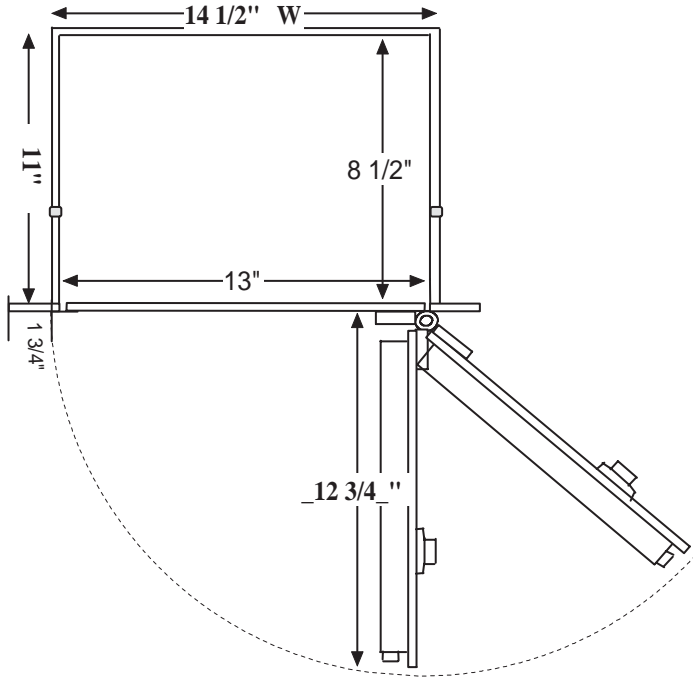

CW1350 Wall Safe

Model	Wall Thickness	Inside Dimensions	Outside Dimensions	Capacity Cubic Inch	Clear Door Opening	Weight
CW1350	2 x 12	13"H x 13" W x 8 1/2"D	14"H x 14 1/2" W x 11"D	1350	12" x 12"	175 lbs