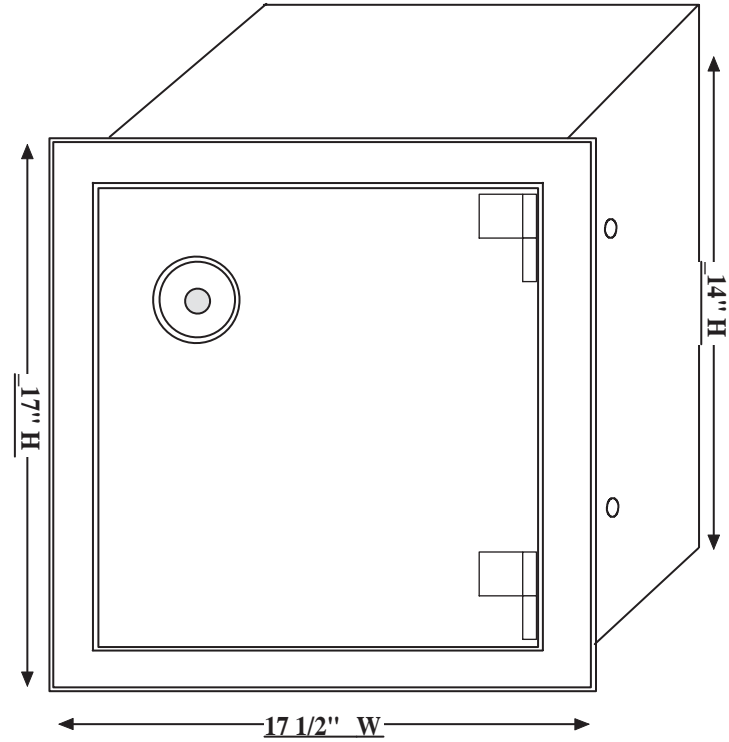

CW1350 Wall Safe

Model	Wall Thickness	Inside Dimensions	Outside Dimensions	Capacity Cubic Inch	Clear Door Opening	Weight
CW1350	2 x 12	13"H x 13" W x 8 1/2"D	14"H x 14 1/2" W x 11"D	1350	12" x 12"	175 lbs