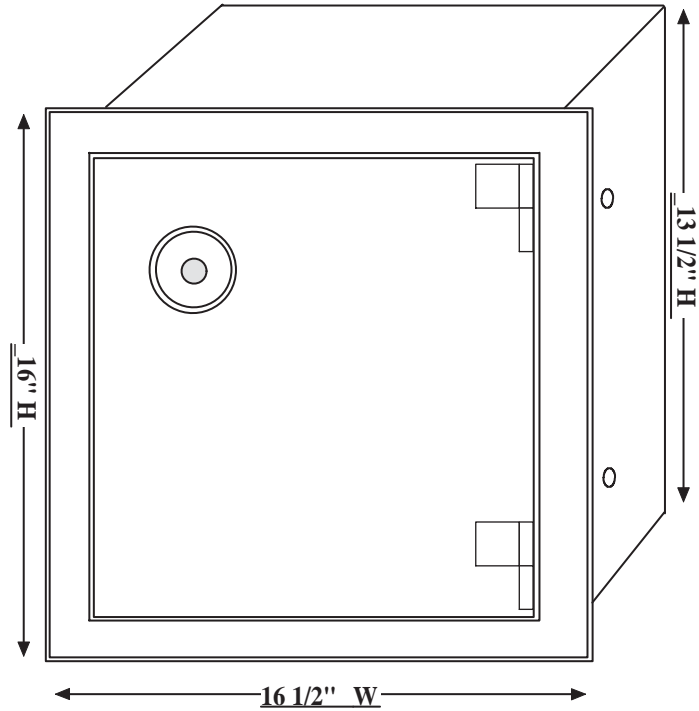

BW750 Wall Safe

Model	Wall Thickness	Inside Dimensions	Outside Dimensions	Capacity Cubic Inch	Clear Door Opening	Weight
BW750	2 x 6	13"H x 13" W x 4"D	13 1/2"H x 14" W x 5 1/2"D	750	12" x 12"	86 lbs