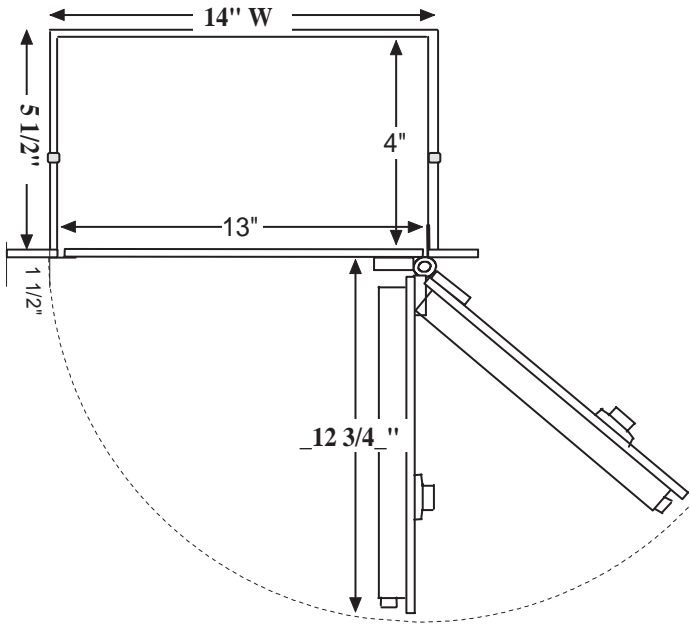

BW750 Wall Safe

Model	Wall Thickness	Inside Dimensions	Outside Dimensions	Capacity Cubic Inch	Clear Door Opening	Weight
BW750	2 x 6	13"H x 13" W x 4"D	13 1/2"H x 14" W x 5 1/2"D	750	12" x 12"	86 lbs