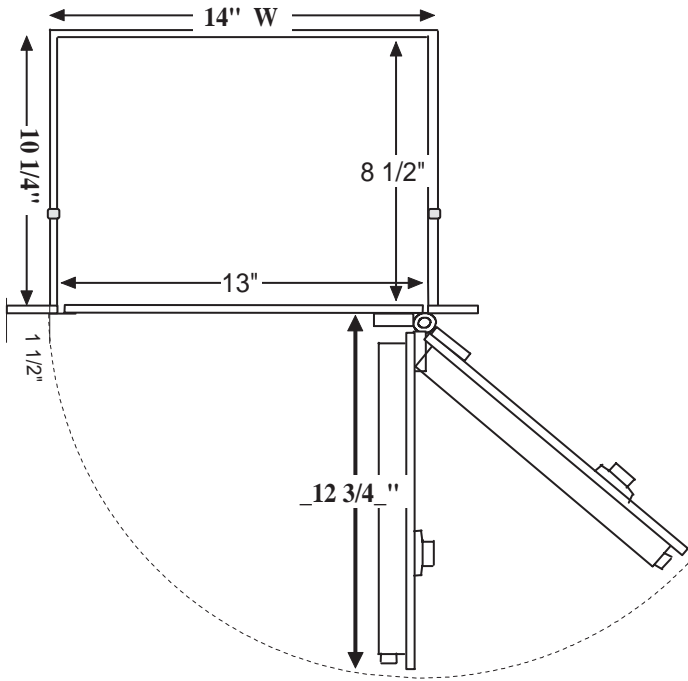

BW1550 Wall Safe

Model	Wall Thickness	Inside Dimensions	Outside Dimensions	Capacity Cubic Inch	Clear Door Opening	Weight
BW1550	2 x 12	13"H x 13" W x 8.5"D	13 1/2"H x 14" W x 10 1/4"D	1550	12" x 12"	98 lbs