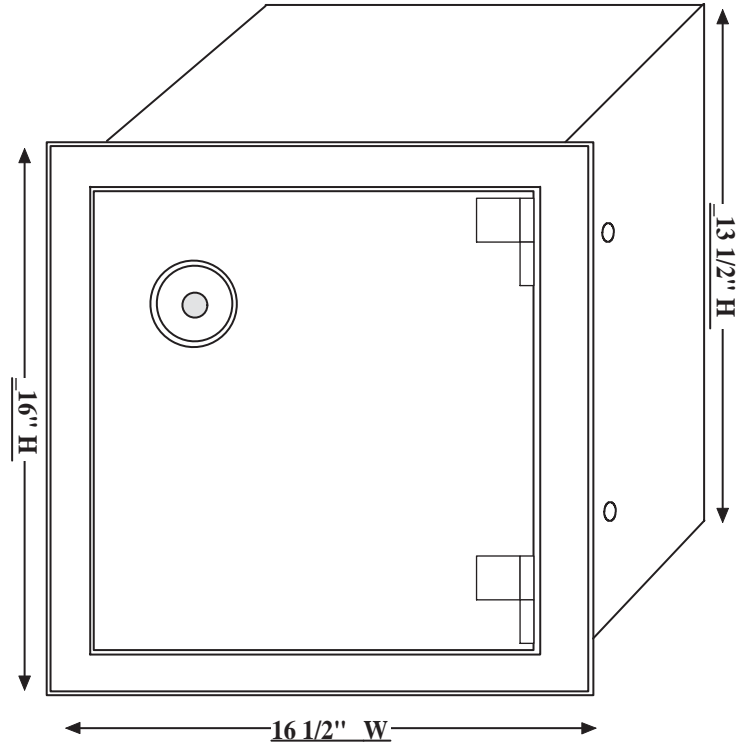

BW1550 Wall Safe

Model	Wall Thickness	Inside Dimensions	Outside Dimensions	Capacity Cubic Inch	Clear Door Opening	Weight
BW1550	2 x 12	13"H x 13" W x 8.5"D	13 1/2"H x 14" W x 10 1/4"D	1550	12" x 12"	98 lbs