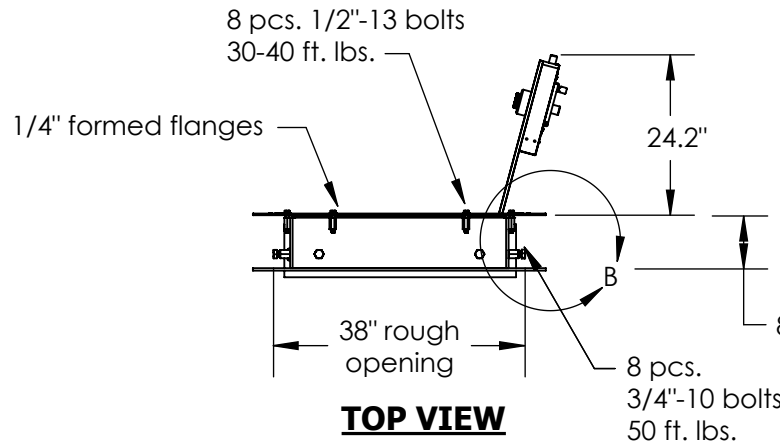

B8030 IS RATED VAULT DOOR RH

DETAIL B
SCALE 1 : 14

Available in 6"-12"
- 8" standard
- custom size available

SECTION A-A
SCALE 1 : 29