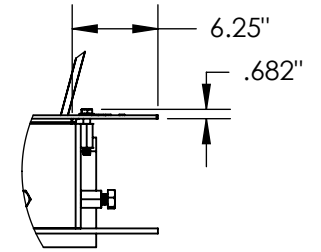

B8030 IS RATED VAULT DOOR RH

DETAIL B
SCALE 1 : 14

Available in 6"-12"
- 8" standard
- custom size available

SECTION A-A
SCALE 1 : 29