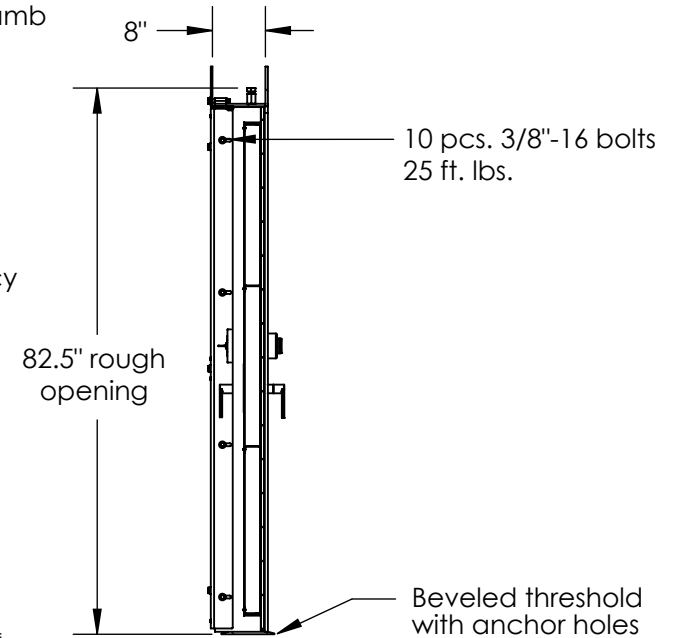

B8030 IS RATED VAULT DOOR RH

DETAIL B
SCALE 1 : 14

Available in 6"-12"
- 8" standard
- custom size available

SECTION A-A
SCALE 1 : 29