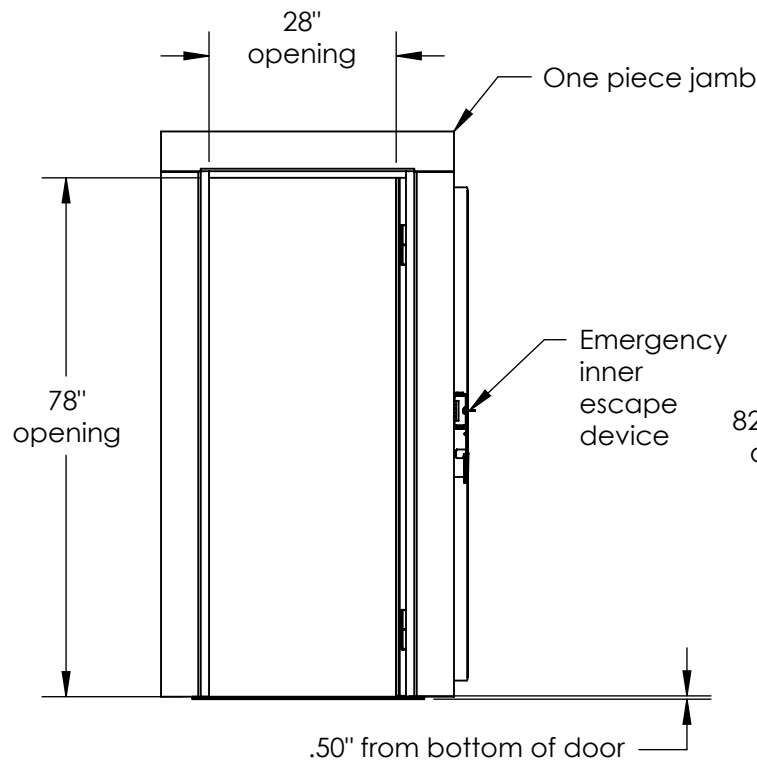

B8030 IS RATED VAULT DOOR RH

DETAIL B
SCALE 1 : 14

Available in 6"-12"
- 8" standard
- custom size available

SECTION A-A
SCALE 1 : 29