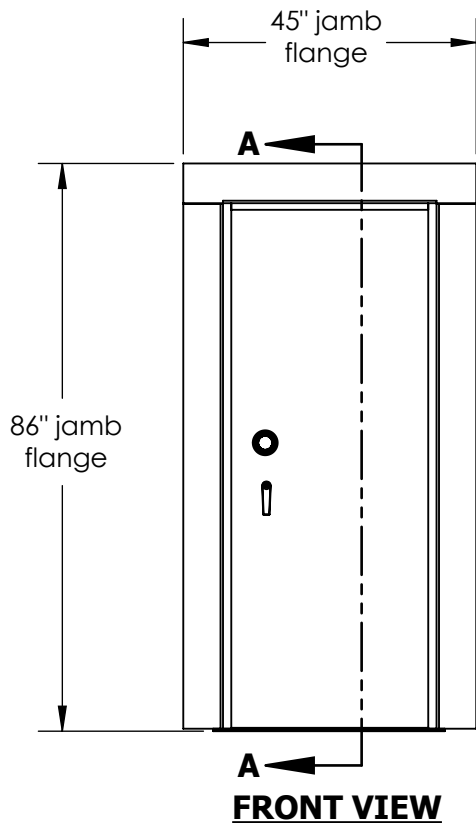

B8030 IS RATED VAULT DOOR RH

DETAIL B
SCALE 1 : 14

Available in 6"-12"
- 8" standard
- custom size available

SECTION A-A
SCALE 1 : 29