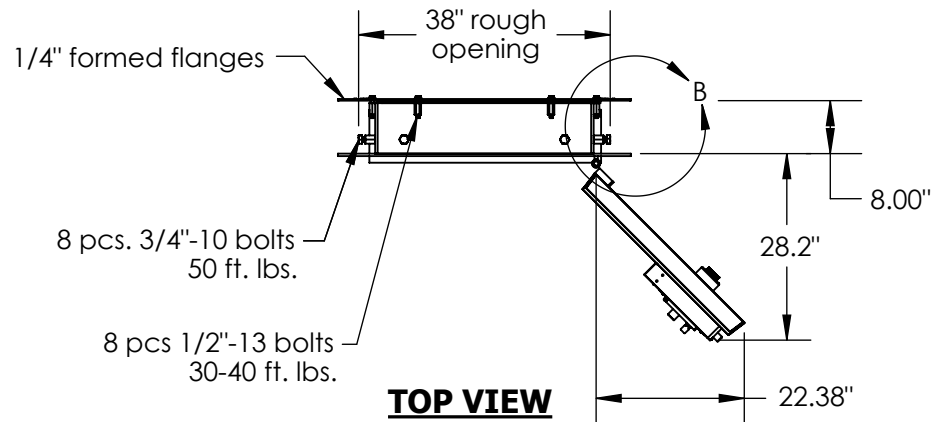

# B-COM 8030 RATED VAULT DOOR RH

**DETAIL B**  
SCALE 1 : 14

**FRONT VIEW**

Beveled threshold with anchor holes

**SECTION A-A**  
SCALE 1 : 29

Available in 6"-12"  
- 8" standard  
- custom size available