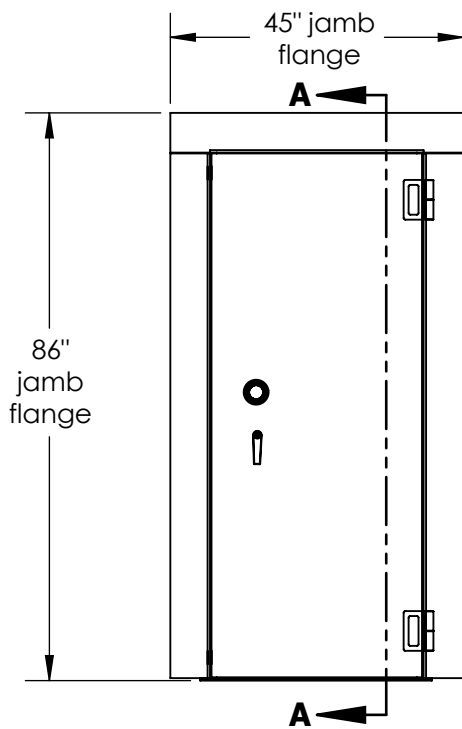

# B-COM 8030 RATED VAULT DOOR RH

**DETAIL B**  
SCALE 1 : 14

**FRONT VIEW**

Beveled threshold with anchor holes

**SECTION A-A**  
SCALE 1 : 29

Available in 6"-12"  
- 8" standard  
- custom size available