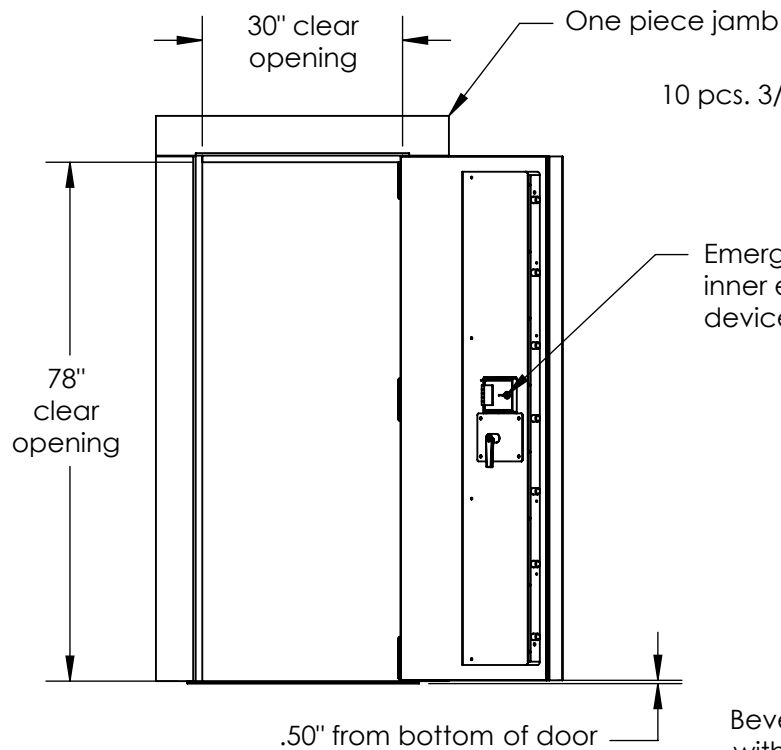

# B-COM 8030 RATED VAULT DOOR RH

**DETAIL B**  
SCALE 1 : 14

**FRONT VIEW**

Beveled threshold with anchor holes

**SECTION A-A**  
SCALE 1 : 29

Available in 6"-12"  
- 8" standard  
- custom size available