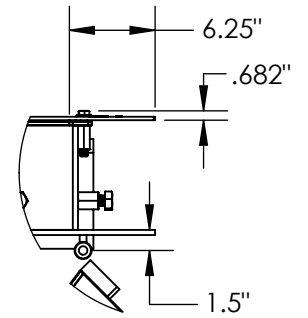

# B-COM 8030 RATED VAULT DOOR RH

**DETAIL B**  
SCALE 1 : 14

**FRONT VIEW**

Beveled threshold with anchor holes

**SECTION A-A**  
SCALE 1 : 29

Available in 6"-12"  
- 8" standard  
- custom size available