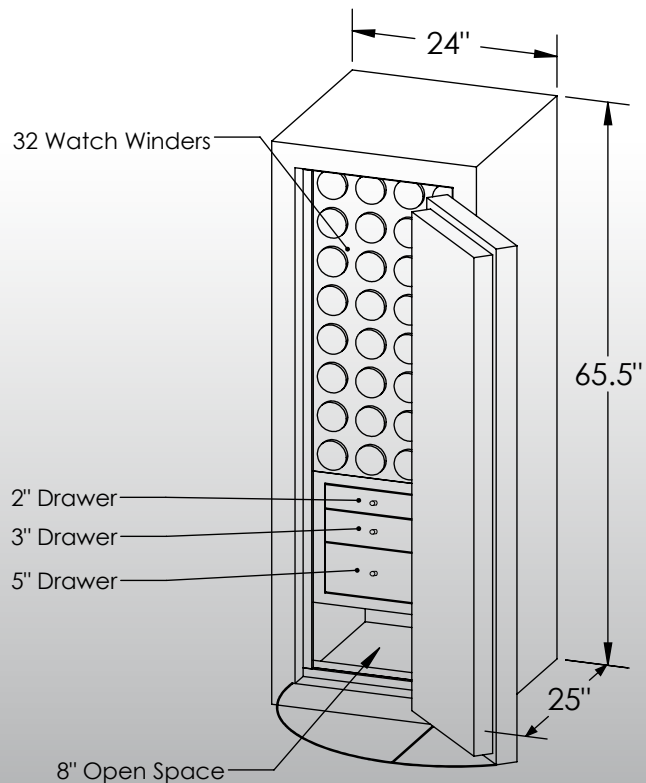

Man Safe 6018 Elite COM Configuration #2

Features & Specifications:

Interior Dimensions	60"H x 18"W x 16.5"D
Exterior Dimensions	65.5"H x 24"W x 27"D
Interior Drawer Dimensions	12 3/4"W x 13"D
Capacity in Cubic Ft.	10
Weight	1,855 LBS
Watch Winders	Thirty Two
Drawer Configuration	One 2" Drawer
.....	One 3" Drawer
.....	One 5" Drawer
Open Space	8 inches

* Please add 1" to all exterior dimensions to allow for installation.

** Standard 120 volt outlet required for operation. Two cords exit at lower back of safe on hinge side to provide power to interior light and watch winders.