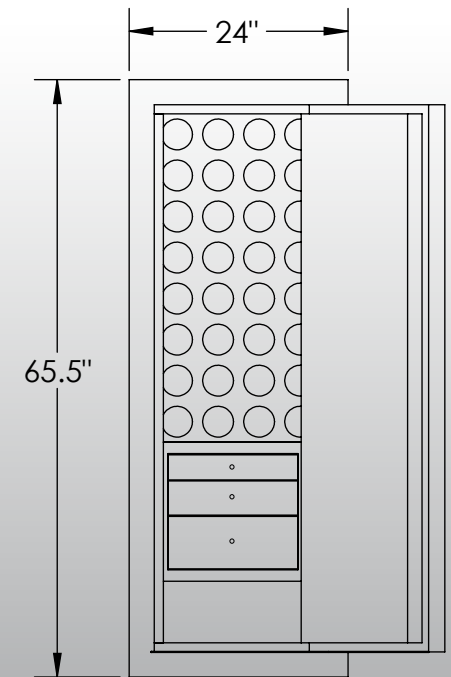

Man Safe 6018 Elite COM Configuration #2

Features & Specifications:

Interior Dimensions	60"H x 18"W x 16.5"D
Exterior Dimensions	65.5"H x 24"W x 27"D
Interior Drawer Dimensions	12 3/4"W x 13"D
Capacity in Cubic Ft.	10
Weight	1,855 LBS
Watch Winders	Thirty Two
Drawer Configuration	One 2" Drawer
.....	One 3" Drawer
.....	One 5" Drawer
Open Space	8 inches

* Please add 1" to all exterior dimensions to allow for installation.

** Standard 120 volt outlet required for operation. Two cords exit at lower back of safe on hinge side to provide power to interior light and watch winders.