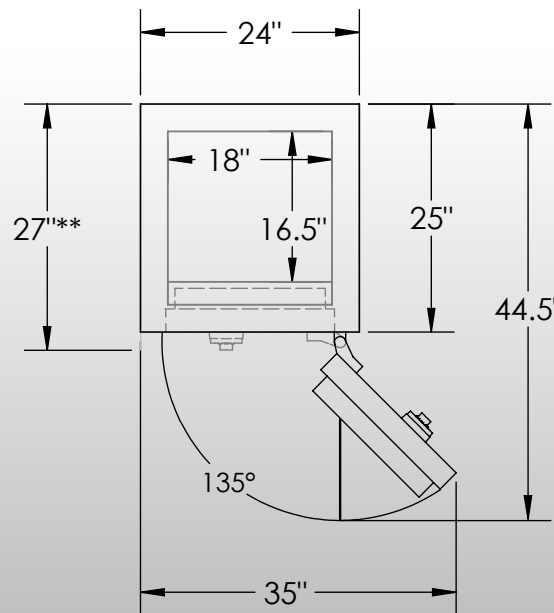

Man Safe 6018 Elite COM Configuration #2

Features & Specifications:

Interior Dimensions	60"H x 18"W x 16.5"D
Exterior Dimensions	65.5"H x 24"W x 27"D
Interior Drawer Dimensions	12 3/4"W x 13"D
Capacity in Cubic Ft.	10
Weight	1,855 LBS
Watch Winders	Thirty Two
Drawer Configuration	One 2" Drawer
.....	One 3" Drawer
.....	One 5" Drawer
Open Space	8 inches

* Please add 1" to all exterior dimensions to allow for installation.

** Standard 120 volt outlet required for operation. Two cords exit at lower back of safe on hinge side to provide power to interior light and watch winders.