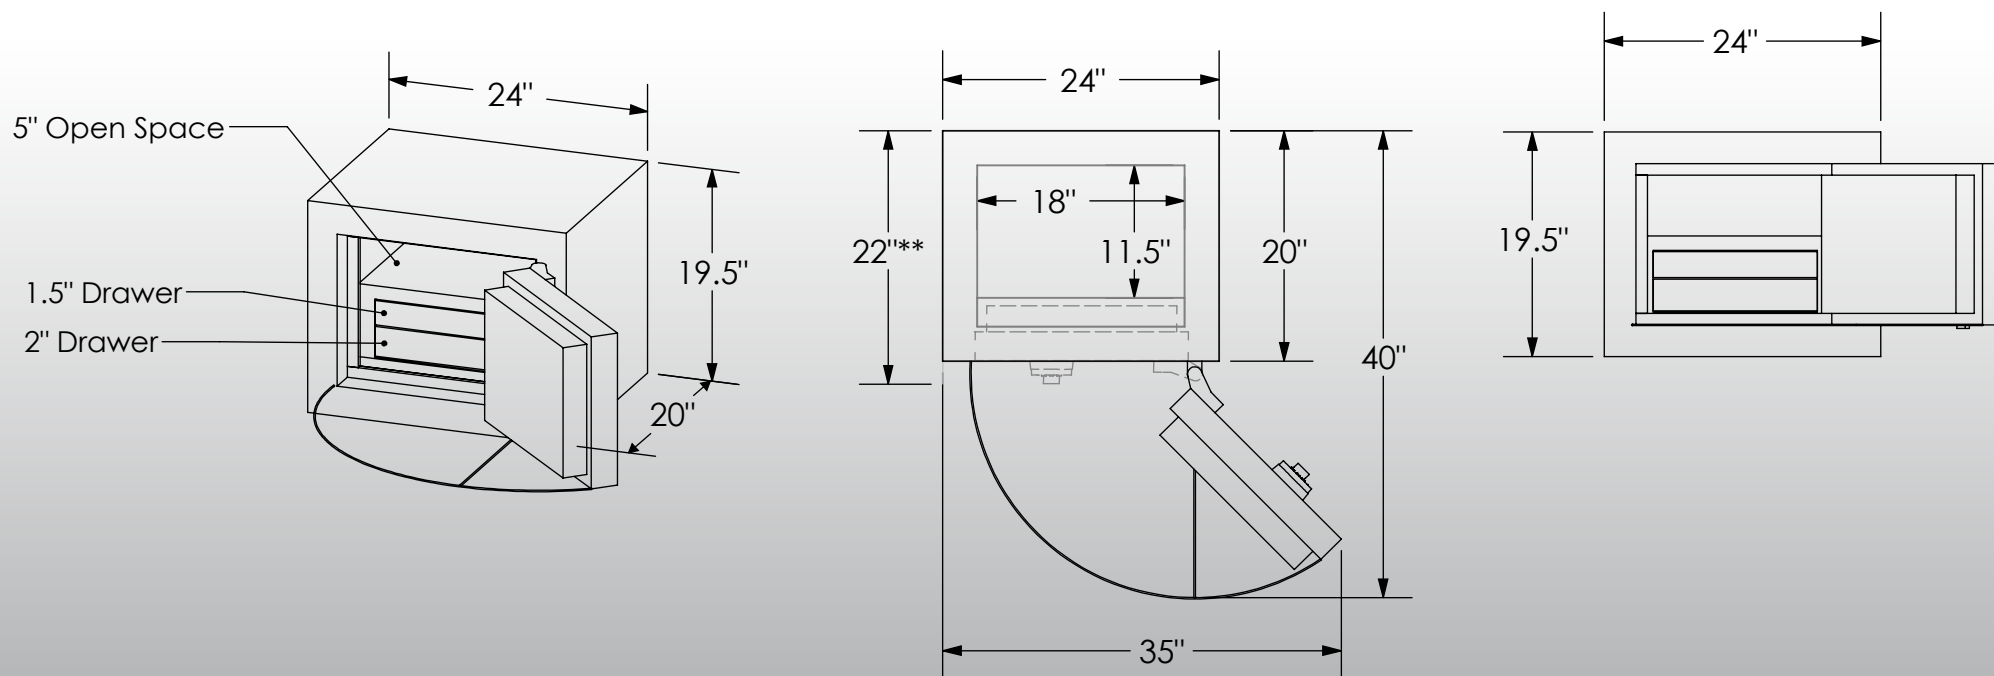

# Man Safe COM Elite 1418 Configuration #1

## Features & Specifications:

Interior Dimensions .....	14"H x 18"W x 11.5"D
Exterior Dimensions .....	19.5"H x 24"W x 22"D*
Inside Drawer Dimensions .....	12 ¾"W x 9"D
Capacity in Cubic Ft. ....	2
Weight .....	515 LBS
Watch Winders .....	None
Drawer Configuration .....	One 1.5" Drawer
.....	One 2" Drawer
Open Space .....	5 Inches

\* Please add 1" to all exterior dimensions to allow for installation.

\*\* Standard 120 volt outlet required for operation. Two cords exit at lower back of safe on hinge side to provide power to interior light and watch winders.