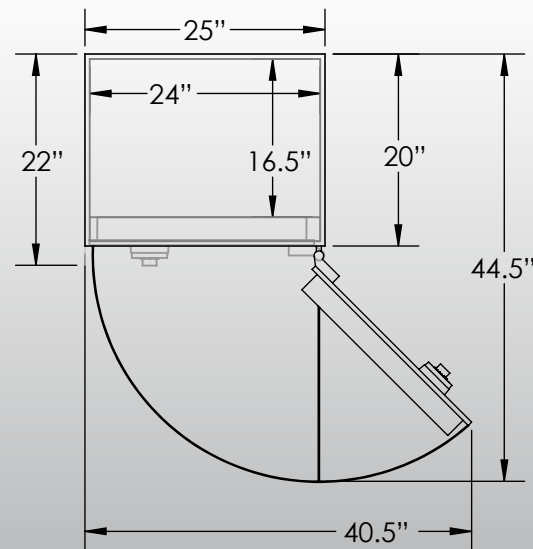

Man Safe 6024 Elite Configuration #2

Features & Specifications:

Interior Dimensions	-----	60"H x 24"W x 16.5"D
Exterior Dimensions	-----	61"H x 25"W x 22"D
Interior Drawer Dimensions	-----	12 3/4"W x 13"D
Capacity in Cubic Ft.	-----	13.75
Weight	-----	775 LBS
Watch Winders	-----	Thirty Two
Drawer Configuration	-----	One 2" Drawer
	-----	One 3" Drawer
	-----	One 5" Drawer
Open Space	-----	8" Under Drawers
	-----	37" Long Gun Slot
	-----	Two 8" Slots

* Please add 1" to all exterior dimensions to allow for installation.

** Standard 120 volt outlet required for operation. Two cords exit at lower back of safe on hinge side to provide power to interior light and watch winders.