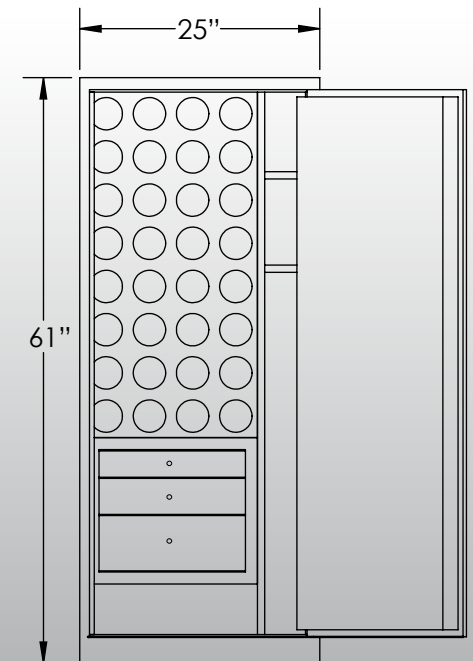

Man Safe 6024 Elite Configuration #2

Features & Specifications:

Interior Dimensions	-----	60"H x 24"W x 16.5"D
Exterior Dimensions	-----	61"H x 25"W x 22"D
Interior Drawer Dimensions	-----	12 3/4"W x 13"D
Capacity in Cubic Ft.	-----	13.75
Weight	-----	775 LBS
Watch Winders	-----	Thirty Two
Drawer Configuration	-----	One 2" Drawer
	-----	One 3" Drawer
	-----	One 5" Drawer
Open Space	-----	8" Under Drawers
	-----	37" Long Gun Slot
	-----	Two 8" Slots

* Please add 1" to all exterior dimensions to allow for installation.

** Standard 120 volt outlet required for operation. Two cords exit at lower back of safe on hinge side to provide power to interior light and watch winders.