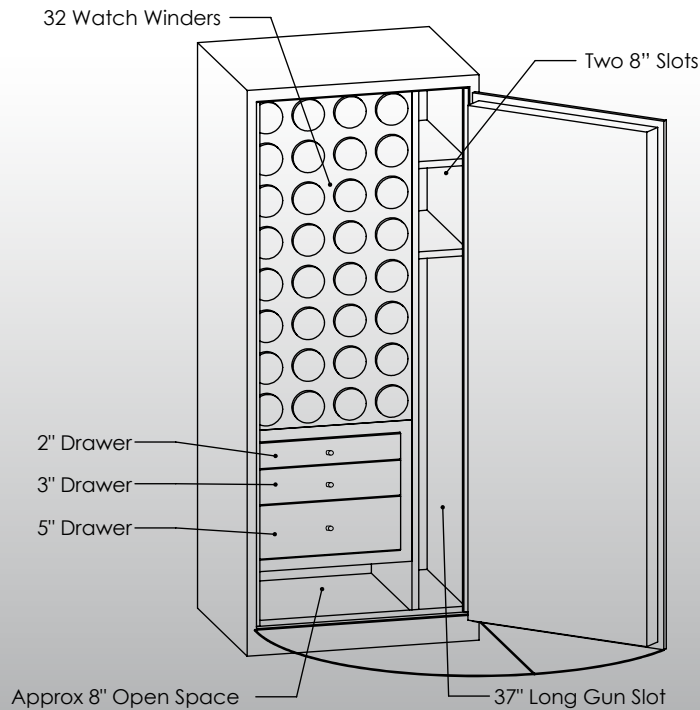

Man Safe 6024 Elite Configuration #2

Features & Specifications:

Interior Dimensions	-----	60"H x 24"W x 16.5"D
Exterior Dimensions	-----	61"H x 25"W x 22"D
Interior Drawer Dimensions	-----	12 3/4"W x 13"D
Capacity in Cubic Ft.	-----	13.75
Weight	-----	775 LBS
Watch Winders	-----	Thirty Two
Drawer Configuration	-----	One 2" Drawer
	-----	One 3" Drawer
	-----	One 5" Drawer
Open Space	-----	8" Under Drawers
	-----	37" Long Gun Slot
	-----	Two 8" Slots

* Please add 1" to all exterior dimensions to allow for installation.

** Standard 120 volt outlet required for operation. Two cords exit at lower back of safe on hinge side to provide power to interior light and watch winders.