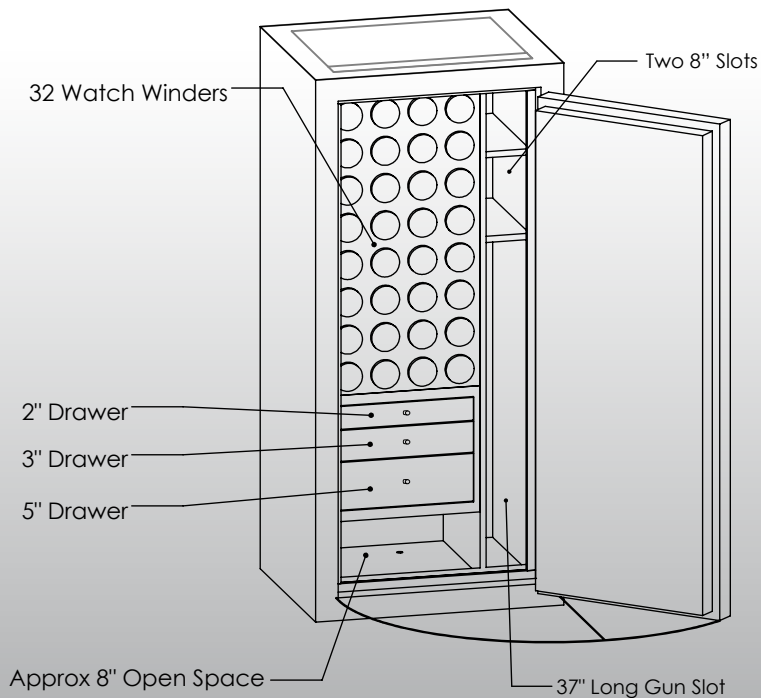

Man Safe 6024 COM Elite Configuration #2

Features & Specifications:

Interior Dimensions -----	60"H x 24"W x 16.5"D
Exterior Dimensions -----	65.5"H x 30"W x 27"D
Interior Drawer Dimensions -----	12 3/4"W x 13"D
Capacity in Cubic Ft. -----	13.75
Weight -----	2,275 LBS
Watch Winders -----	Thirty Two
Drawer Configuration -----	One 2" Drawer
-----	One 3" Drawer
-----	One 5" Drawer
Open Space -----	8" Under Drawers
-----	37" Long Gun Slot
-----	Two 8" Slots

* Please add 1" to all exterior dimensions to allow for installation.

** Standard 120 volt outlet required for operation. Two cords exit at lower back of safe on hinge side to provide power to interior light and watch winders.