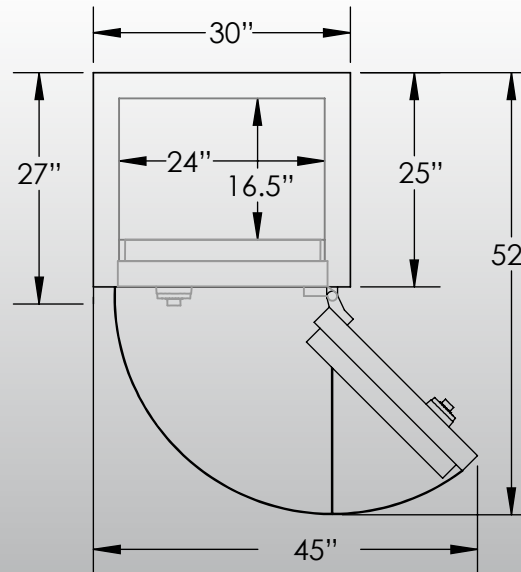

Man Safe 6024 COM Elite Configuration #2

Features & Specifications:

Interior Dimensions -----	60"H x 24"W x 16.5"D
Exterior Dimensions -----	65.5"H x 30"W x 27"D
Interior Drawer Dimensions -----	12 3/4"W x 13"D
Capacity in Cubic Ft. -----	13.75
Weight -----	2,275 LBS
Watch Winders -----	Thirty Two
Drawer Configuration -----	One 2" Drawer
-----	One 3" Drawer
-----	One 5" Drawer
Open Space -----	8" Under Drawers
-----	37" Long Gun Slot
-----	Two 8" Slots

* Please add 1" to all exterior dimensions to allow for installation.

** Standard 120 volt outlet required for operation. Two cords exit at lower back of safe on hinge side to provide power to interior light and watch winders.