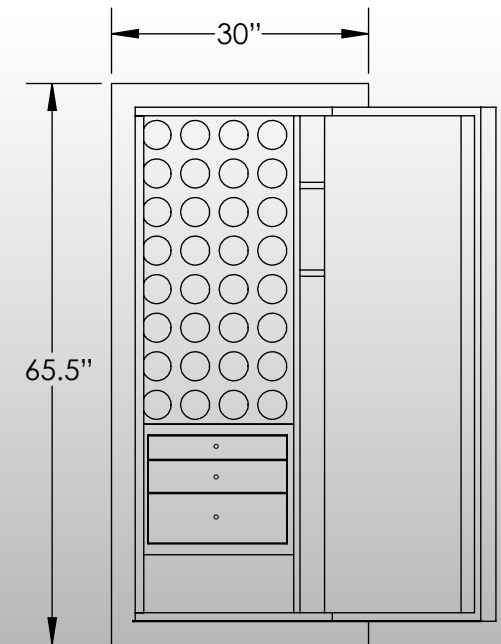

Man Safe 6024 COM Elite Configuration #2

Features & Specifications:

Interior Dimensions -----	60"H x 24"W x 16.5"D
Exterior Dimensions -----	65.5"H x 30"W x 27"D
Interior Drawer Dimensions -----	12 3/4"W x 13"D
Capacity in Cubic Ft. -----	13.75
Weight -----	2,275 LBS
Watch Winders -----	Thirty Two
Drawer Configuration -----	One 2" Drawer
-----	One 3" Drawer
-----	One 5" Drawer
Open Space -----	8" Under Drawers
-----	37" Long Gun Slot
-----	Two 8" Slots

* Please add 1" to all exterior dimensions to allow for installation.

** Standard 120 volt outlet required for operation. Two cords exit at lower back of safe on hinge side to provide power to interior light and watch winders.