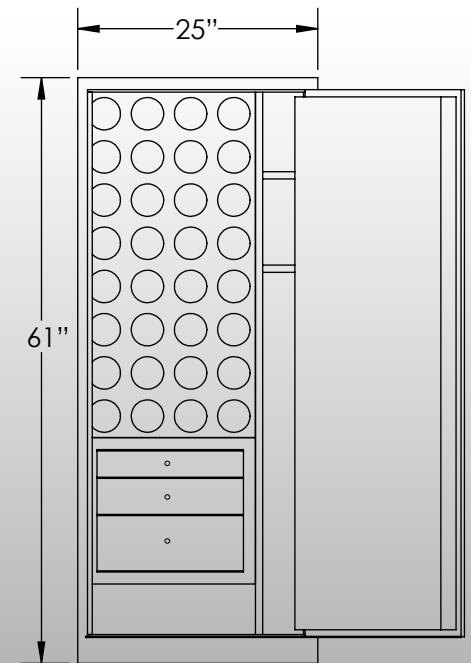

Man Safe 6024 Configuration #2

Features & Specifications:

Interior Dimensions	60"H x 24"W x 16.5"D
Exterior Dimensions	61"H x 25"W x 22"D
Interior Drawer Dimensions	12 3/4"W x 13"D
Capacity in Cubic Ft.	13.75
Weight	750 LBS
Watch Winders	Thirty Two
Drawer Configuration	One 2" Drawer
.....	One 3" Drawer
.....	One 5" Drawer
Open Space	8" Under Drawers
.....	37" Long Gun Slot
.....	Two 8" Slots

* Please add 1" to all exterior dimensions to allow for installation.

** Standard 120 volt outlet required for operation. Two cords exit at lower back of safe on hinge side to provide power to interior light and watch winders.