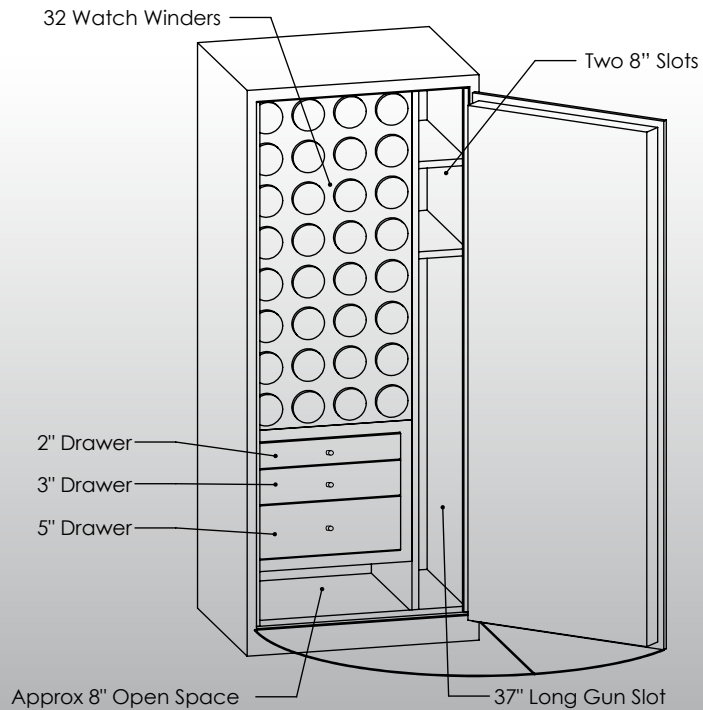

Man Safe 6024 Configuration #2

Features & Specifications:

Interior Dimensions	60"H x 24"W x 16.5"D
Exterior Dimensions	61"H x 25"W x 22"D
Interior Drawer Dimensions	12 3/4"W x 13"D
Capacity in Cubic Ft.	13.75
Weight	750 LBS
Watch Winders	Thirty Two
Drawer Configuration	One 2" Drawer
.....	One 3" Drawer
.....	One 5" Drawer
Open Space	8" Under Drawers
.....	37" Long Gun Slot
.....	Two 8" Slots

* Please add 1" to all exterior dimensions to allow for installation.

** Standard 120 volt outlet required for operation. Two cords exit at lower back of safe on hinge side to provide power to interior light and watch winders.