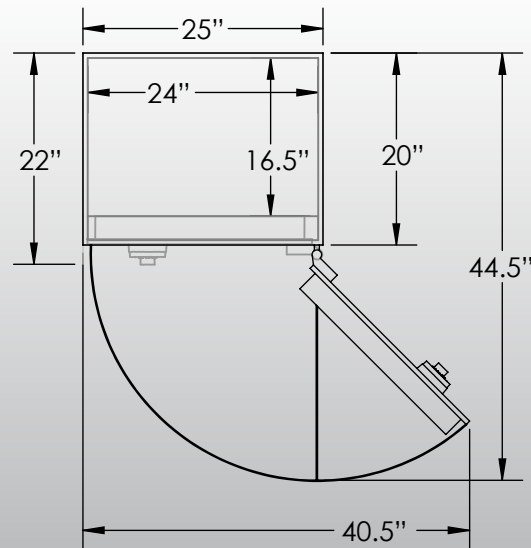

Man Safe 6024 Configuration #2

Features & Specifications:

Interior Dimensions	60"H x 24"W x 16.5"D
Exterior Dimensions	61"H x 25"W x 22"D
Interior Drawer Dimensions	12 3/4"W x 13"D
Capacity in Cubic Ft.	13.75
Weight	750 LBS
Watch Winders	Thirty Two
Drawer Configuration	One 2" Drawer
.....	One 3" Drawer
.....	One 5" Drawer
Open Space	8" Under Drawers
.....	37" Long Gun Slot
.....	Two 8" Slots

* Please add 1" to all exterior dimensions to allow for installation.

** Standard 120 volt outlet required for operation. Two cords exit at lower back of safe on hinge side to provide power to interior light and watch winders.