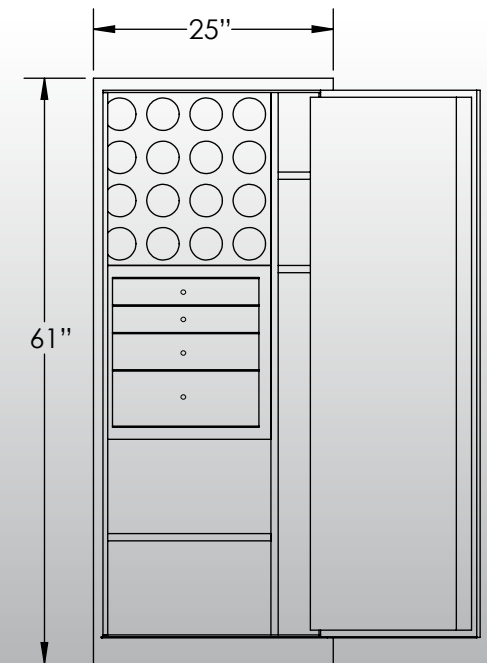

Man Safe 6024 Elite Configuration #1

Features & Specifications:

Interior Dimensions	60"H x 24"W x 16.5"D
Exterior Dimensions	61"H x 25"W x 22"D
Interior Drawer Dimensions	12 3/4"W x 13"D
Capacity in Cubic Ft.	13.75
Weight	775 LBS
Watch Winders	Sixteen
Drawer Configuration	Two 2" Drawers One 3" Drawer One 5" Drawer
Open Space	20" Under Drawers 37" Long Gun Slot Two 8" Slots

* Please add 1" to all exterior dimensions to allow for installation.

** Standard 120 volt outlet required for operation. Two cords exit at lower back of safe on hinge side to provide power to interior light and watch winders.