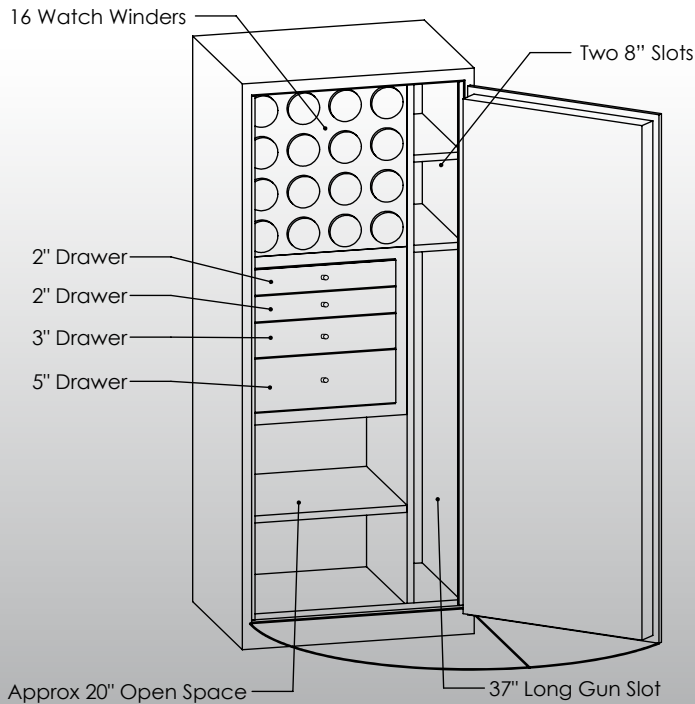

Man Safe 6024 Elite Configuration #1

Features & Specifications:

Interior Dimensions	60"H x 24"W x 16.5"D
Exterior Dimensions	61"H x 25"W x 22"D
Interior Drawer Dimensions	12 3/4"W x 13"D
Capacity in Cubic Ft.	13.75
Weight	775 LBS
Watch Winders	Sixteen
Drawer Configuration	Two 2" Drawers One 3" Drawer One 5" Drawer
Open Space	20" Under Drawers 37" Long Gun Slot Two 8" Slots

* Please add 1" to all exterior dimensions to allow for installation.

** Standard 120 volt outlet required for operation. Two cords exit at lower back of safe on hinge side to provide power to interior light and watch winders.