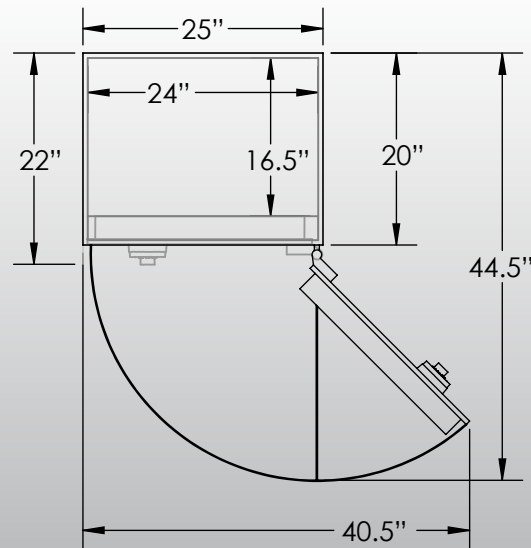

Man Safe 6024 Elite Configuration #1

Features & Specifications:

Interior Dimensions	60"H x 24"W x 16.5"D
Exterior Dimensions	61"H x 25"W x 22"D
Interior Drawer Dimensions	12 3/4"W x 13"D
Capacity in Cubic Ft.	13.75
Weight	775 LBS
Watch Winders	Sixteen
Drawer Configuration	Two 2" Drawers One 3" Drawer One 5" Drawer
Open Space	20" Under Drawers 37" Long Gun Slot Two 8" Slots

* Please add 1" to all exterior dimensions to allow for installation.

** Standard 120 volt outlet required for operation. Two cords exit at lower back of safe on hinge side to provide power to interior light and watch winders.