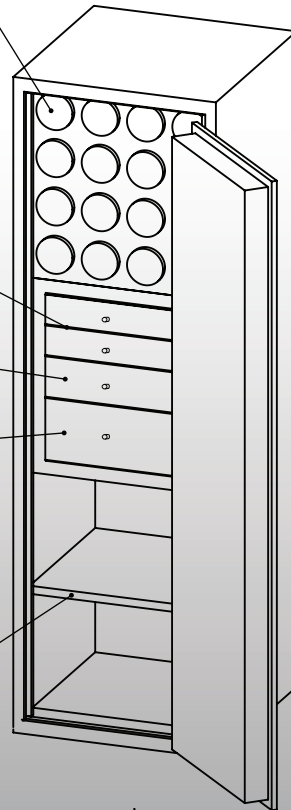

# Man Safe 6018 Elite Configuration #1

## Features & Specifications:

Interior Dimensions .....	60"H x 18"W x 16.5"D
Exterior Dimensions .....	61"H x 19"W x 22"D
Interior Drawer Dimensions .....	12 3/4"W x 13"D
Capacity in Cubic Ft. ....	11
Weight .....	725 LBS
Watch Winders .....	Sixteen
Drawer Configuration .....	Two 2" Drawers
.....	One 3" Drawer
.....	One 5" Drawer
Open Space .....	20 inches

16 Watch Winders

Two 2" Drawers

One 3" Drawer

One 5" Drawer

Open Space = 20"

\* Please add 1" to all exterior dimensions to allow for installation.

\*\* Standard 120 volt outlet required for operation. Two cords exit at lower back of safe on hinge side to provide power to interior light and watch winders.