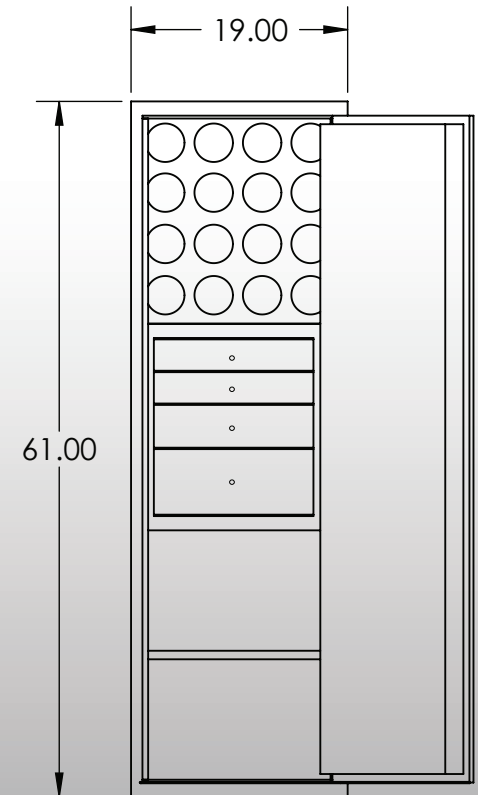

## Features & Specifications:

Interior Dimensions .....	60"H x 18"W x 16.5"D
Exterior Dimensions .....	61"H x 19"W x 22"D
Interior Drawer Dimensions .....	12 3/4"W x 13"D
Capacity in Cubic Ft. ....	11
Weight .....	725 LBS
Watch Winders .....	Sixteen
Drawer Configuration .....	Two 2" Drawers
.....	One 3" Drawer
.....	One 5" Drawer
Open Space .....	20 inches

16 Watch Winders

Two 2" Drawers

One 3" Drawer

One 5" Drawer

Open Space = 20"

\* Please add 1" to all exterior dimensions to allow for installation.

\*\* Standard 120 volt outlet required for operation. Two cords exit at lower back of safe on hinge side to provide power to interior light and watch winders.