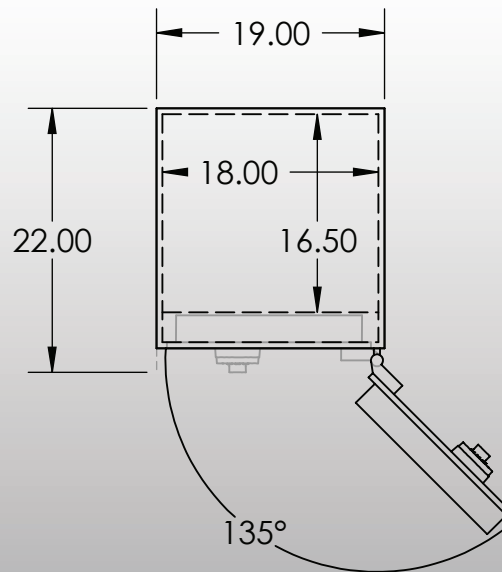

## Features & Specifications:

Interior Dimensions .....	60"H x 18"W x 16.5"D
Exterior Dimensions .....	61"H x 19"W x 22"D
Interior Drawer Dimensions .....	12 3/4"W x 13"D
Capacity in Cubic Ft. ....	11
Weight .....	725 LBS
Watch Winders .....	Sixteen
Drawer Configuration .....	Two 2" Drawers
.....	One 3" Drawer
.....	One 5" Drawer
Open Space .....	20 inches

16 Watch Winders

Two 2" Drawers

One 3" Drawer

One 5" Drawer

Open Space = 20"

\* Please add 1" to all exterior dimensions to allow for installation.

\*\* Standard 120 volt outlet required for operation. Two cords exit at lower back of safe on hinge side to provide power to interior light and watch winders.