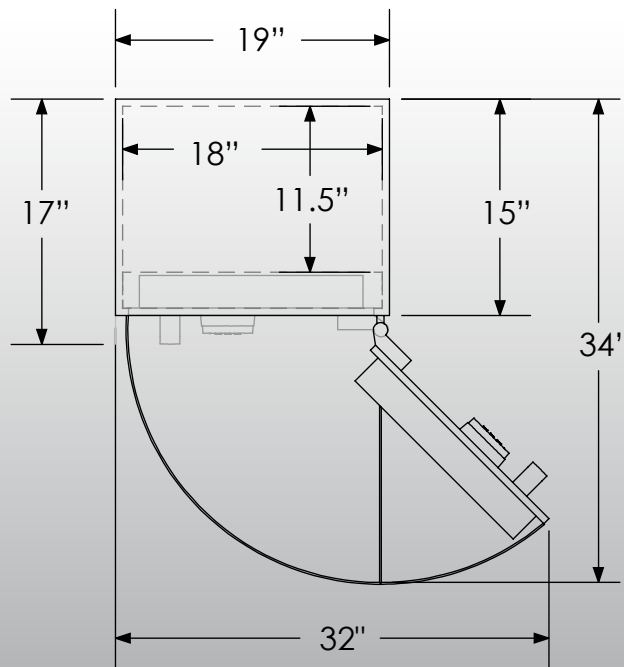

Man Safe 1418 Elite Configuration #2

Features & Specifications:

Interior Dimensions	14"H x 18"W x 11.5"D
Exterior Dimensions	15"H x 19"W x 17"D*
Inside Drawer Dimensions	12 3/4"W x 9"D
Capacity in Cubic Ft.	2
Weight	210 LBS
Watch Winders	Four
Drawer Configuration	One 1.5" Drawer
.....	One 2" Drawer
Open Space	None

* Please add 1" to all exterior dimensions to allow for installation.

** Standard 120 volt outlet required for operation. Two cords exit at lower back of safe on hinge side to provide power to interior light and watch winders.