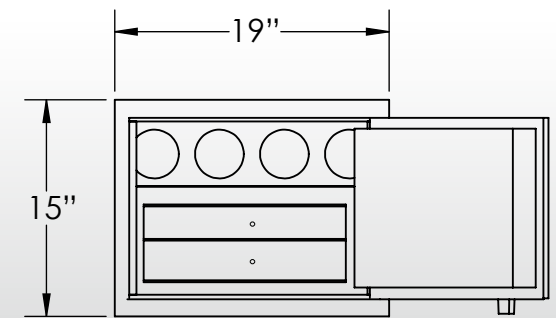

Man Safe 1418 Elite Configuration #2

Features & Specifications:

Interior Dimensions	14"H x 18"W x 11.5"D
Exterior Dimensions	15"H x 19"W x 17"D*
Inside Drawer Dimensions	12 3/4"W x 9"D
Capacity in Cubic Ft.	2
Weight	210 LBS
Watch Winders	Four
Drawer Configuration	One 1.5" Drawer
.....	One 2" Drawer
Open Space	None

* Please add 1" to all exterior dimensions to allow for installation.

** Standard 120 volt outlet required for operation. Two cords exit at lower back of safe on hinge side to provide power to interior light and watch winders.