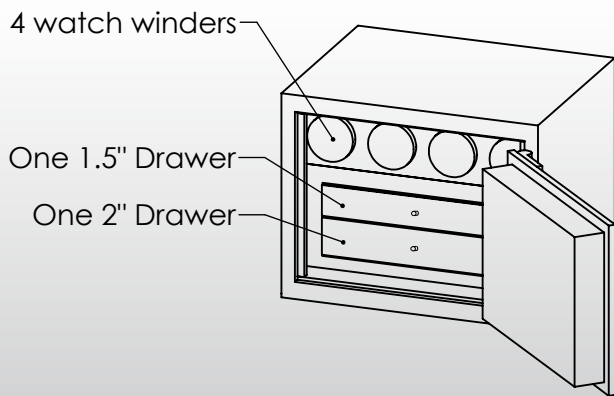

Man Safe 1418 Elite Configuration #2

Features & Specifications:

Interior Dimensions	14"H x 18"W x 11.5"D
Exterior Dimensions	15"H x 19"W x 17"D*
Inside Drawer Dimensions	12 3/4"W x 9"D
Capacity in Cubic Ft.	2
Weight	210 LBS
Watch Winders	Four
Drawer Configuration	One 1.5" Drawer
.....	One 2" Drawer
Open Space	None

* Please add 1" to all exterior dimensions to allow for installation.

** Standard 120 volt outlet required for operation. Two cords exit at lower back of safe on hinge side to provide power to interior light and watch winders.