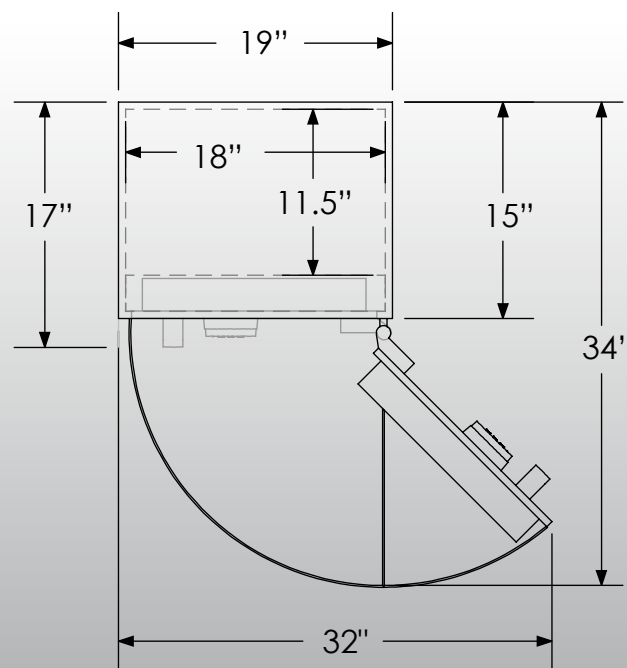

Man Safe 1418 Elite Configuration #1

Features & Specifications:

Interior Dimensions	14"H x 18"W x 11.5"D
Exterior Dimensions	15"H x 19"W x 17"D*
Inside Drawer Dimensions	12 3/4"W x 9"D
Capacity in Cubic Ft.	2
Weight	210 LBS
Watch Winders	None
Drawer Configuration	One 1.5" Drawer
.....	One 2" Drawer
Open Space	5 inches

* Please add 1" to all exterior dimensions to allow for installation.

** Standard 120 volt outlet required for operation. Two cords exit at lower back of safe on hinge side to provide power to interior light and watch winders.