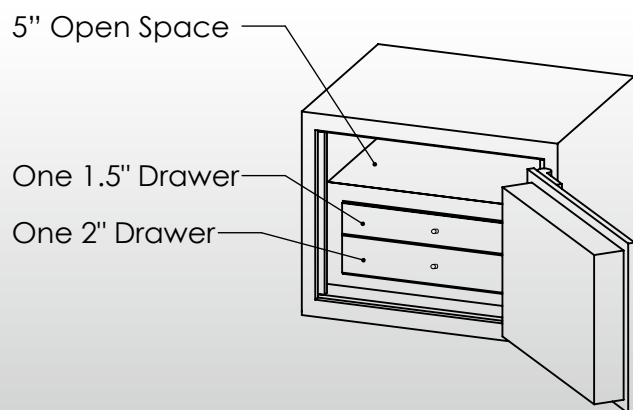

Man Safe 1418 Elite Configuration #1

Features & Specifications:

Interior Dimensions	14"H x 18"W x 11.5"D
Exterior Dimensions	15"H x 19"W x 17"D*
Inside Drawer Dimensions	12 3/4"W x 9"D
Capacity in Cubic Ft.	2
Weight	210 LBS
Watch Winders	None
Drawer Configuration	One 1.5" Drawer
.....	One 2" Drawer
Open Space	5 inches

* Please add 1" to all exterior dimensions to allow for installation.

** Standard 120 volt outlet required for operation. Two cords exit at lower back of safe on hinge side to provide power to interior light and watch winders.