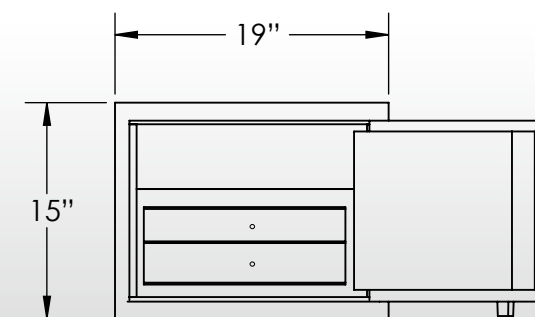

Man Safe 1418 Elite Configuration #1

Features & Specifications:

Interior Dimensions	14"H x 18"W x 11.5"D
Exterior Dimensions	15"H x 19"W x 17"D*
Inside Drawer Dimensions	12 3/4"W x 9"D
Capacity in Cubic Ft.	2
Weight	210 LBS
Watch Winders	None
Drawer Configuration	One 1.5" Drawer
.....	One 2" Drawer
Open Space	5 inches

* Please add 1" to all exterior dimensions to allow for installation.

** Standard 120 volt outlet required for operation. Two cords exit at lower back of safe on hinge side to provide power to interior light and watch winders.