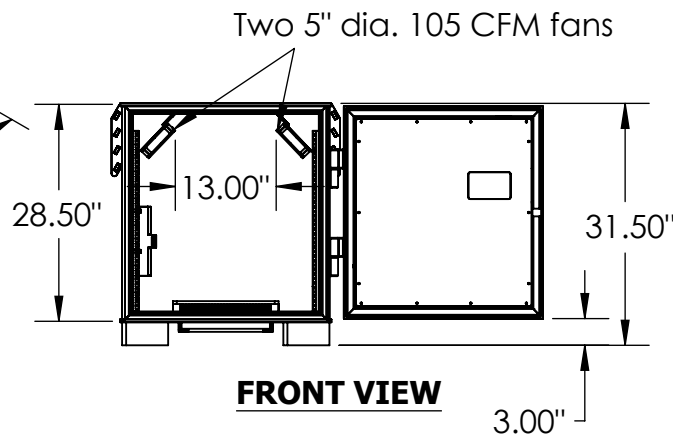

GSA Class 5 IPS Security Container - Model 2826

Meets federal specification AA-C-2786.

Lock: Kaba Mas X-10 lock (meets federal spec FF-L-2740B)

Equipped with 19" or 24" EIA vertical rack mounts.

Inside: 27.75" x 26.25" x 34.75"

Outside: 28.50" x 27.50" x 39.00"

Capacity: 14.65 cu. ft.

Weight: 1025 lbs.

TOP VIEW

* Please note: Add an additional 2.25" to width of all models to account for vents.