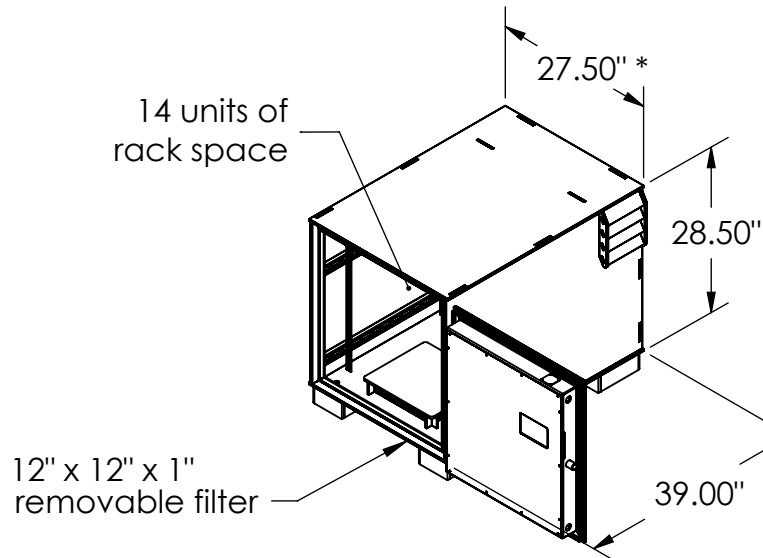

GSA Class 5 IPS Security Container - Model 2826

Meets federal specification AA-C-2786.

Lock: Kaba Mas X-10 lock (meets federal spec FF-L-2740B)

Equipped with 19" or 24" EIA vertical rack mounts.

Inside: 27.75" x 26.25" x 34.75"

Outside: 28.50" x 27.50" x 39.00"

Capacity: 14.65 cu. ft.

Weight: 1025 lbs.

TOP VIEW

* Please note: Add an additional 2.25" to width of all models to account for vents.