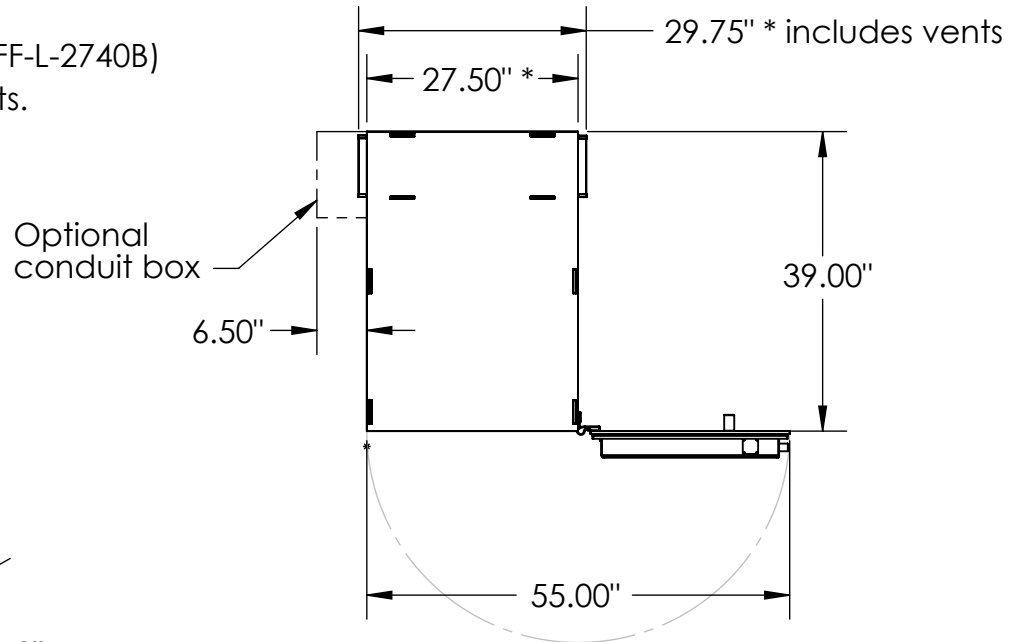

GSA Class 5 IPS Security Container - Model 2826

Meets federal specification AA-C-2786.

Lock: Kaba Mas X-10 lock (meets federal spec FF-L-2740B)

Equipped with 19" or 24" EIA vertical rack mounts.

Inside: 27.75" x 26.25" x 34.75"

Outside: 28.50" x 27.50" x 39.00"

Capacity: 14.65 cu. ft.

Weight: 1025 lbs.

TOP VIEW

* Please note: Add an additional 2.25" to width of all models to account for vents.