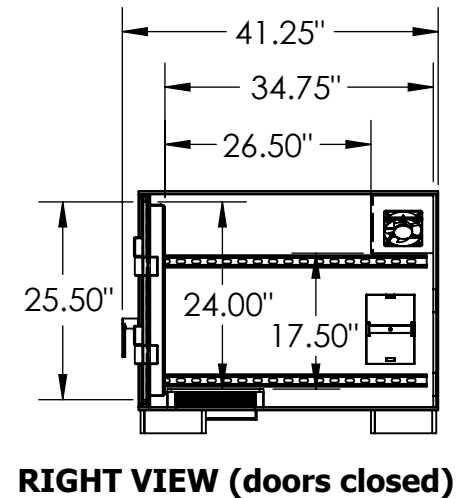

GSA Class 5 IPS Security Container - Model 2826

Meets federal specification AA-C-2786.

Lock: Kaba Mas X-10 lock (meets federal spec FF-L-2740B)

Equipped with 19" or 24" EIA vertical rack mounts.

Inside: 27.75" x 26.25" x 34.75"

Outside: 28.50" x 27.50" x 39.00"

Capacity: 14.65 cu. ft.

Weight: 1025 lbs.

TOP VIEW

* Please note: Add an additional 2.25" to width of all models to account for vents.