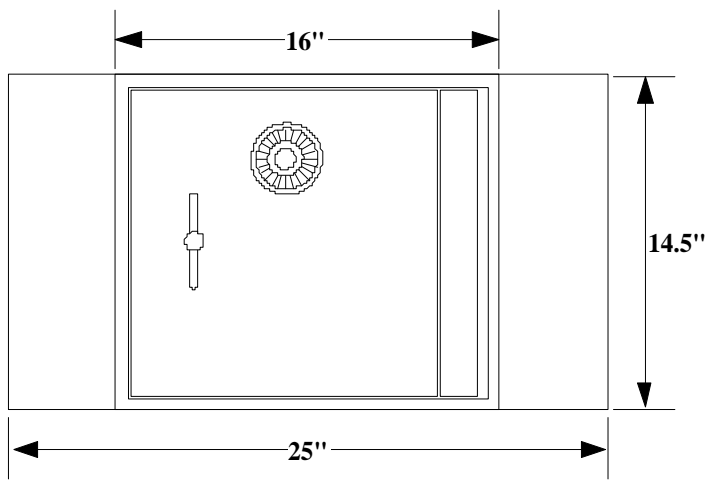

Brown Safe Manufacturing, Inc.
 285 Venture Street
 San Marcos, CA 92078
 Ph 760-233-2293 Fax 760-233-2297
 www.BrownSafe.com

B 3600

Model	Inside Dimensions	Outside Dimensions	Capacity Cubic inch.	Weight	Interior Configuration*	Open Space for shelves**
B 3600 Floor Safe	13.5"H x 24"W x 12"D	14.5"H x 25"W x 16.25"D	3970	183 lbs	NA	NA