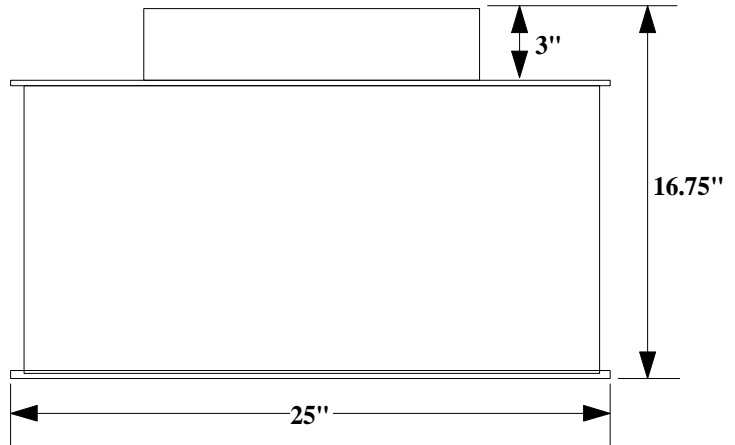

Brown Safe Manufacturing, Inc.
 285 Venture Street
 San Marcos, CA 92078
 Ph 760-233-2293 Fax 760-233-2297
 www.BrownSafe.com

B 3600

Model	Inside Dimensions	Outside Dimensions	Capacity Cubic inch.	Weight	Interior Configuration*	Open Space for shelves**
B 3600 Floor Safe	13.5"H x 24"W x 12"D	14.5"H x 25"W x 16.25"D	3970	183 lbs	NA	NA