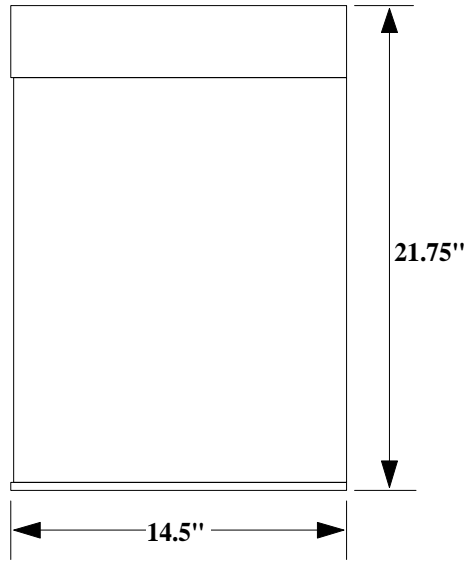

Brown Safe Manufacturing, Inc.
 285 Venture Street
 San Marcos, CA 92078
 Ph 760-233-2293 Fax 760-233-2297
 www.BrownSafe.com

B 3200

Model	Inside Dimensions	Outside Dimensions	Capacity Cubic inch.	Weight	Interior Configuration*	Open Space for shelves**
B 3200 Floor Safe	13.5"H x 15"W x 17.5"D	14.5"H x 16"W x 21.75"D	3545	174 lbs	NA	NA