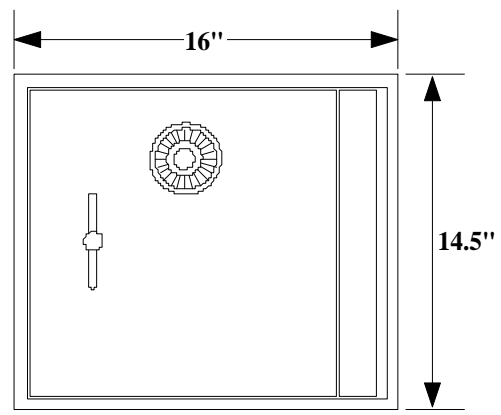

Brown Safe Manufacturing, Inc.
 285 Venture Street
 San Marcos, CA 92078
 Ph 760-233-2293 Fax 760-233-2297
 www.BrownSafe.com

B 3200

Model	Inside Dimensions	Outside Dimensions	Capacity Cubic inch.	Weight	Interior Configuration*	Open Space for shelves**
B 3200 Floor Safe	13.5"H x 15"W x 17.5"D	14.5"H x 16"W x 21.75"D	3545	174 lbs	NA	NA