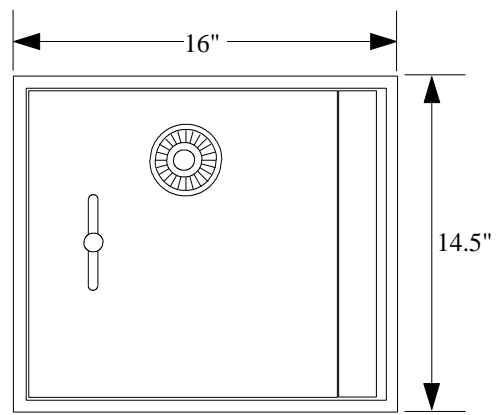

Brown Safe Manufacturing, Inc.
 285 Venture Street
 San Marcos, CA 92078
 Ph 760-233-2293 Fax 760-233-2297
 www.BrownSafe.com

B 950

Model	Inside Dimensions	Outside Dimensions	Capacity Cubic inch.	Weight	Interior Configuration*	Open Space for shelves**
B 950 Floor Safe	13.5"H x 15"W x 5.5"D	14.5"H x 16"W x 10.25"D	1100	128 lbs	NA	NA