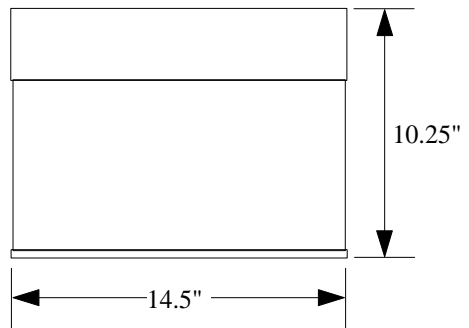

Brown Safe Manufacturing, Inc.
 285 Venture Street
 San Marcos, CA 92078
 Ph 760-233-2293 Fax 760-233-2297
 www.BrownSafe.com

B 950

Model	Inside Dimensions	Outside Dimensions	Capacity Cubic inch.	Weight	Interior Configuration*	Open Space for shelves**
B 950 Floor Safe	13.5"H x 15"W x 5.5"D	14.5"H x 16"W x 10.25"D	1100	128 lbs	NA	NA