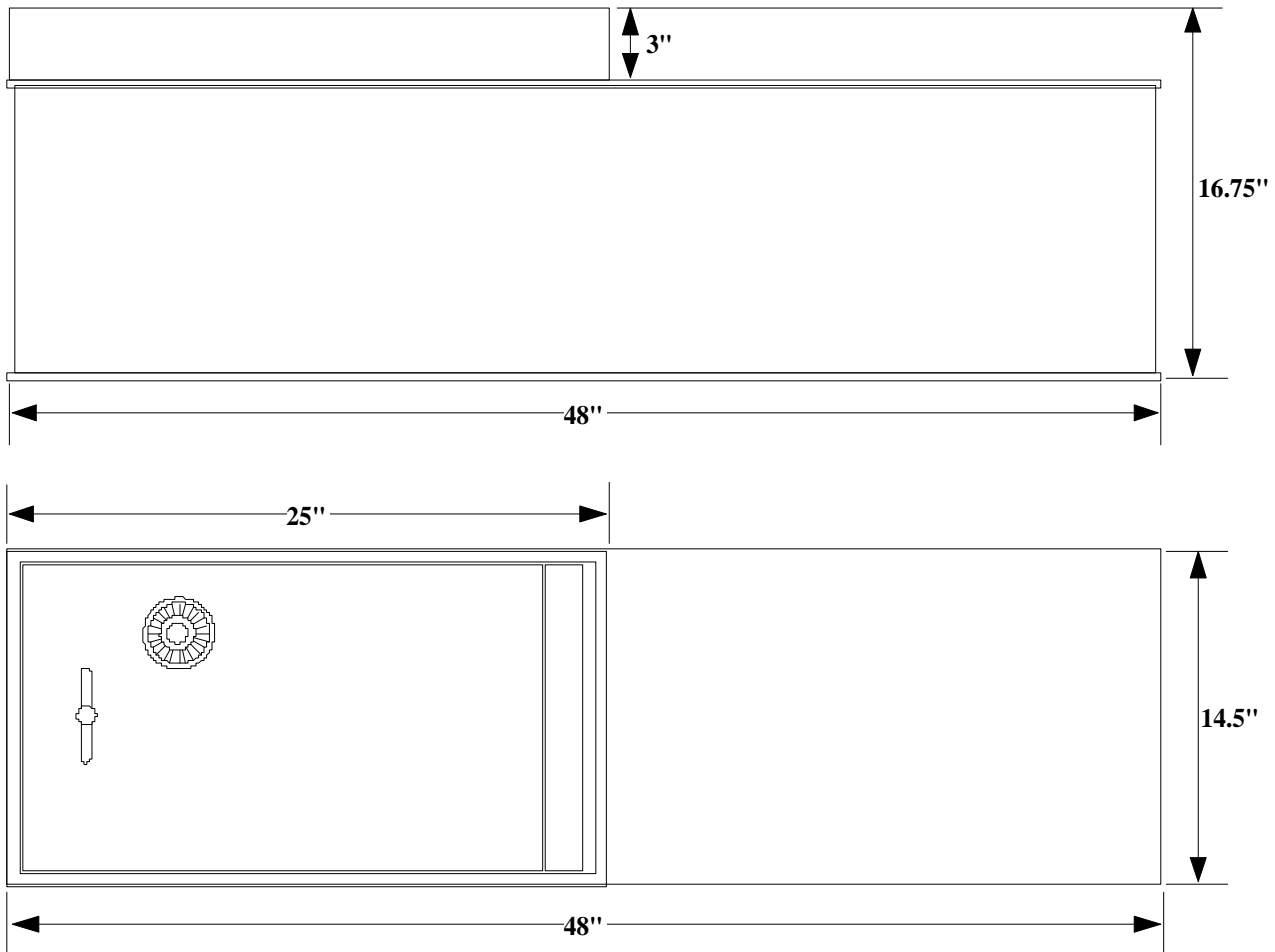

Brown Safe Manufacturing, Inc.
 285 Venture Street
 San Marcos, CA 92078
 Ph 760-233-2293 Fax 760-233-2297
 www.BrownSafe.com

B 7775

Model	Inside Dimensions	Outside Dimensions	Capacity Cubic inch.	Weight	Interior Configuration*	Open Space for shelves**
B 7775 Floor Safe	13.5"H x 47"W x 12"D	14.5"H x 48"W x 16.75"D	7775	308 lbs	NA	NA