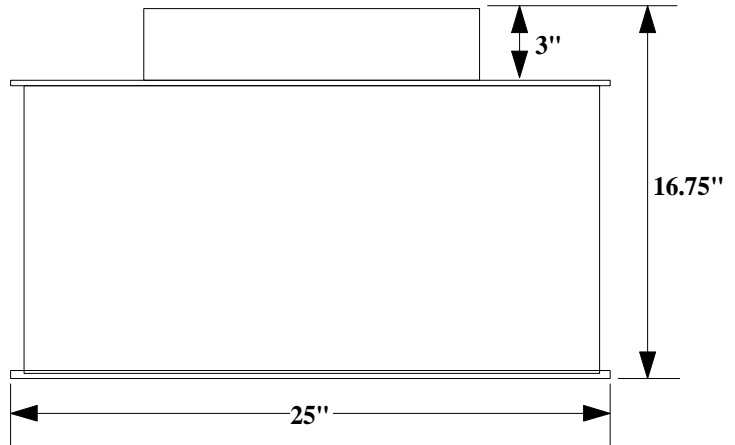

B 7000

Model	Inside Dimensions	Outside Dimensions	Capacity Cubic inch.	Weight	Interior Configuration*	Open Space for shelves**
B 7000 Floor Safe	24"H x 24"W x 12"D	25"H x 25"W x 16.75"D	7050	268 lbs	NA	NA