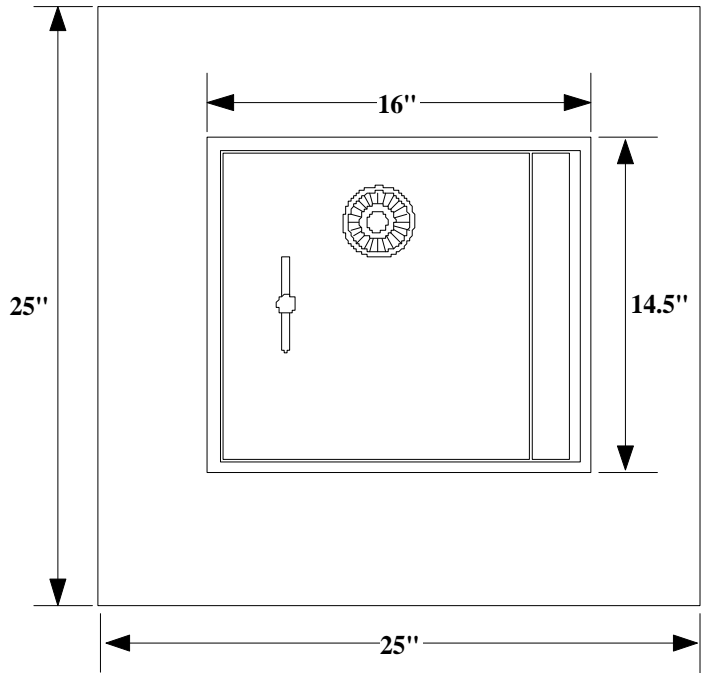

B 7000

Model	Inside Dimensions	Outside Dimensions	Capacity Cubic inch.	Weight	Interior Configuration*	Open Space for shelves**
B 7000 Floor Safe	24"H x 24"W x 12"D	25"H x 25"W x 16.75"D	7050	268 lbs	NA	NA