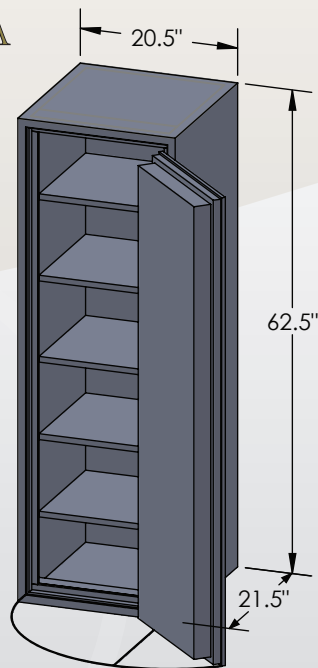

ESTATE ULTRA Series

6018 Luxury Safe

Inside Dimensions 60"H x 18"W x 16"D
 Outside Dimensions 62.5"H x 21.5"W x 23.5"D
 Cubic Foot Capacity - 10
 Weight - 2,010 lbs.

BROWN SAFE

Perspective View

Plan View

Side View

** Shown with standard interior configuration

***Please add 1" to all exterior dimensions to allow for installation.

Upgraded Interior Configurations

Interior Configuration 1

Interior Configuration 2

Interior Configuration 3