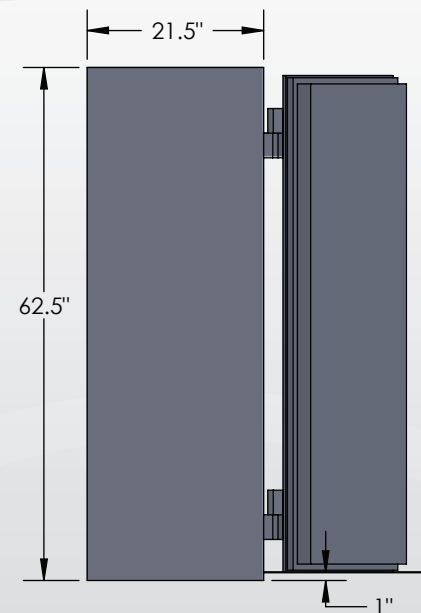

ESTATE ULTRA Series

6018 Luxury Safe

Inside Dimensions 60"H x 18"W x 16"D
 Outside Dimensions 62.5"H x 21.5"W x 23.5"D
 Cubic Foot Capacity - 10
 Weight - 2,010 lbs.

BROWN SAFE

Perspective View

Plan View

Side View

** Shown with standard interior configuration

***Please add 1" to all exterior dimensions to allow for installation.

Upgraded Interior Configurations

Interior Configuration 1

Interior Configuration 2

Interior Configuration 3