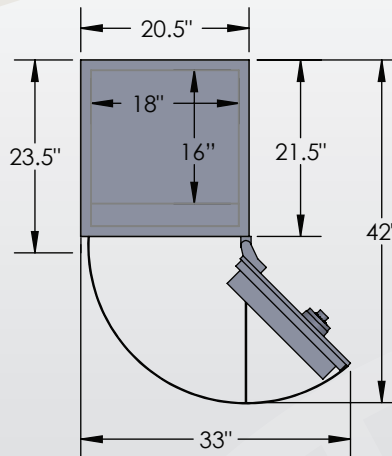

ESTATE ULTRA Series

6018 Luxury Safe

Inside Dimensions 60"H x 18"W x 16"D
 Outside Dimensions 62.5"H x 21.5"W x 23.5"D
 Cubic Foot Capacity - 10
 Weight - 2,010 lbs.

BROWN SAFE

Perspective View

Plan View

Side View

** Shown with standard interior configuration

***Please add 1" to all exterior dimensions to allow for installation.

Upgraded Interior Configurations

Interior Configuration 1

Interior Configuration 2

Interior Configuration 3