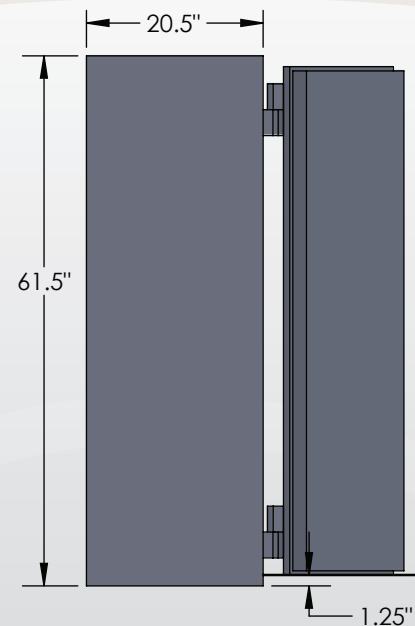

## 6018 Luxury Safe

Inside Dimensions 60"H x 18"W x 16"D  
 Outside Dimensions 61.5"H x 19.5"W x 22.5"D  
 Cubic Foot Capacity - 10  
 Weight - 1,010 lbs.

# BROWN SAFE

Perspective View

Plan View

Side View

\*\* Shown with standard interior configuration

\*\*\*Please add 1" to all exterior dimensions to allow for installation.