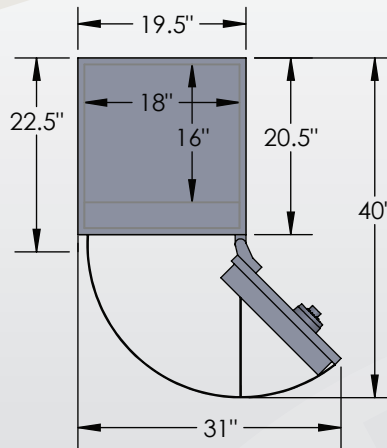

## 6018 Luxury Safe

Inside Dimensions 60"H x 18"W x 16"D  
 Outside Dimensions 61.5"H x 19.5"W x 22.5"D  
 Cubic Foot Capacity - 10  
 Weight - 1,010 lbs.

# BROWN SAFE

Perspective View

Plan View

Side View

\*\* Shown with standard interior configuration

\*\*\*Please add 1" to all exterior dimensions to allow for installation.