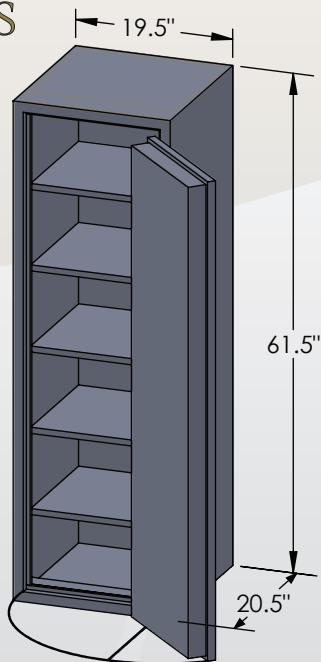

## 6018 Luxury Safe

Inside Dimensions 60"H x 18"W x 16"D  
 Outside Dimensions 61.5"H x 19.5"W x 22.5"D  
 Cubic Foot Capacity - 10  
 Weight - 1,010 lbs.

# BROWN SAFE

Perspective View

Plan View

Side View

\*\* Shown with standard interior configuration

\*\*\*Please add 1" to all exterior dimensions to allow for installation.