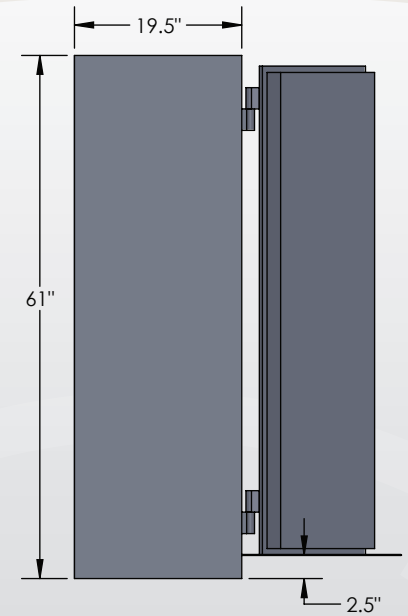

ESTATE

Series
6018 Luxury Safe

Inside Dimensions 60"H x 18"W x 16"D
 Outside Dimensions 61"H x 19"W x 21.5"D
 Cubic Foot Capacity - 10
 Weight - 630 lbs.

BROWN SAFE

Perspective View

Plan View

Side View

** Shown with standard interior configuration

***Please add 1" to all exterior dimensions to allow for installation.

Upgraded Interior Configurations

Interior Configuration 1

Interior Configuration 2

Interior Configuration 3