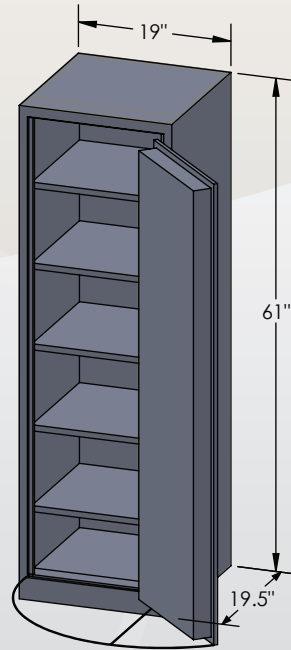

ESTATE

Series
6018 Luxury Safe

Inside Dimensions 60"H x 18"W x 16"D
 Outside Dimensions 61"H x 19"W x 21.5"D
 Cubic Foot Capacity - 10
 Weight - 630 lbs.

BROWN SAFE

Perspective View

Plan View

Side View

** Shown with standard interior configuration

***Please add 1" to all exterior dimensions to allow for installation.

Upgraded Interior Configurations

Interior Configuration 1

Interior Configuration 2

Interior Configuration 3