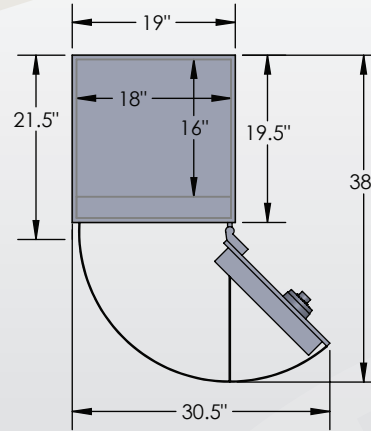

ESTATE

Series
6018 Luxury Safe

Inside Dimensions 60"H x 18"W x 16"D
 Outside Dimensions 61"H x 19"W x 21.5"D
 Cubic Foot Capacity - 10
 Weight - 630 lbs.

BROWN SAFE

Perspective View

Plan View

Side View

** Shown with standard interior configuration

***Please add 1" to all exterior dimensions to allow for installation.

Upgraded Interior Configurations

Interior Configuration 1

Interior Configuration 2

Interior Configuration 3