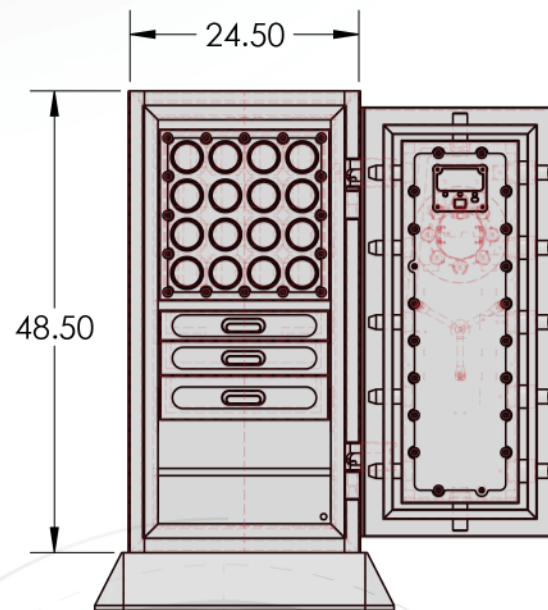

## CHRONOS MODEL 4218 CONFIGURATION B

Interior Dimensions	-----	42"H x 18"W x 16"D
Exterior Dimensions	-----	48.5"H x 24.5"W x 27"D
Weight	-----	1,350 LBS
Watch Winder	-----	Sixteen
Drawer Configuration	-----	One 1.5" Drawer
	-----	One 2" Drawer
	-----	One 3" Drawer
Open Space	-----	11" w/ One Adjustable Shelf

16 Watch Winders

1.5" Drawer

2" Drawer

3" Drawer

10" Open Space with  
One Adjustable Shelf

\* Please add 1" to all exterior dimensions to allow for installation.

\*\* Standard 120 volt outlet required for operation. Two cords exit at lower back of safe on hinge side to provide power to interior light and watch winders.