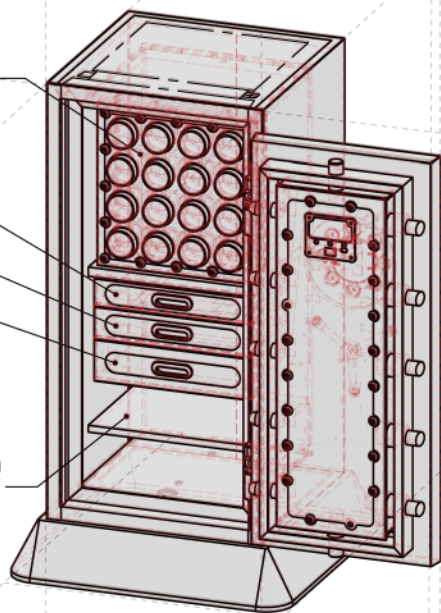

## CHRONOS MODEL 4218 CONFIGURATION B

Interior Dimensions	-----	42"H x 18"W x 16"D
Exterior Dimensions	-----	48.5"H x 24.5"W x 27"D
Weight	-----	1,350 LBS
Watch Winder	-----	Sixteen
Drawer Configuration	-----	One 1.5" Drawer
	-----	One 2" Drawer
	-----	One 3" Drawer
Open Space	-----	11" w/ One Adjustable Shelf

16 Watch Winders

1.5" Drawer

2" Drawer

3" Drawer

10" Open Space with  
One Adjustable Shelf

\* Please add 1" to all exterior dimensions to allow for installation.

\*\* Standard 120 volt outlet required for operation. Two cords exit at lower back of safe on hinge side to provide power to interior light and watch winders.