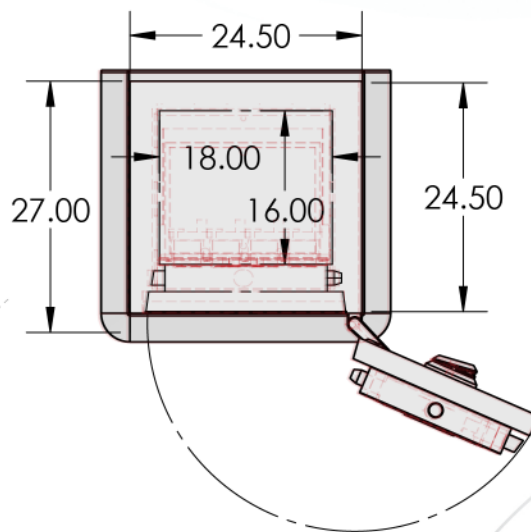

## CHRONOS MODEL 4218 CONFIGURATION B

Interior Dimensions	-----	42"H x 18"W x 16"D
Exterior Dimensions	-----	48.5"H x 24.5"W x 27"D
Weight	-----	1,350 LBS
Watch Winder	-----	Sixteen
Drawer Configuration	-----	One 1.5" Drawer
	-----	One 2" Drawer
	-----	One 3" Drawer
Open Space	-----	11" w/ One Adjustable Shelf

16 Watch Winders

1.5" Drawer

2" Drawer

3" Drawer

10" Open Space with  
One Adjustable Shelf

\* Please add 1" to all exterior dimensions to allow for installation.

\*\* Standard 120 volt outlet required for operation. Two cords exit at lower back of safe on hinge side to provide power to interior light and watch winders.