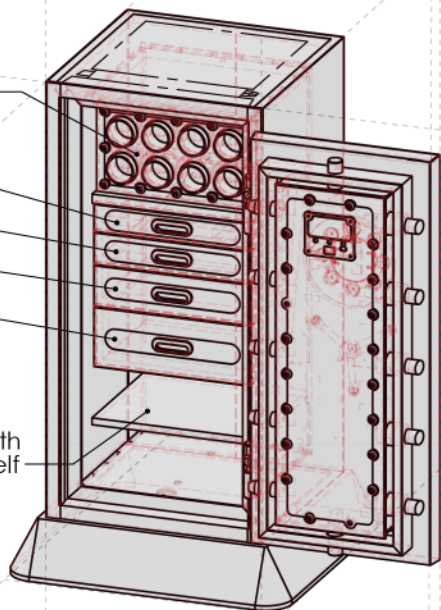

CHRONOS MODEL 4218 CONFIGURATION A

Interior Dimensions	-----	42"H x 18"W x 16"D
Exterior Dimensions	-----	48.5"H x 24.5"W x 27"D
Weight	-----	1,350 LBS
Watch Winder	-----	Eight
Drawer Configuration	-----	One 1.5" Drawer
	-----	One 2" Drawer
	-----	One 3" Drawer
	-----	One 5" Drawer
Open Space	-----	11" w/ One Adjustable Shelf

8 Watch Winders

1.5" Drawer

2" Drawer

3" Drawer

5" Drawer

11" Open Space with
One Adjustable Shelf

* Please add 1" to all exterior dimensions to allow for installation.

** Standard 120 volt outlet required for operation. Two cords exit at lower back of safe on hinge side to provide power to interior light and watch winders.