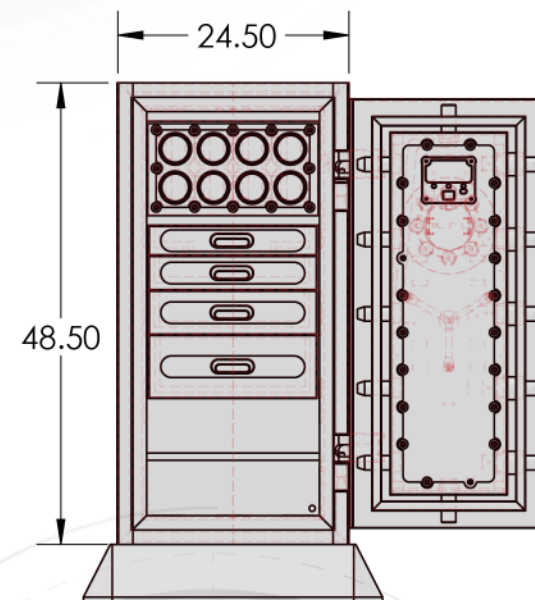

CHRONOS MODEL 4218 CONFIGURATION A

Interior Dimensions	-----	42"H x 18"W x 16"D
Exterior Dimensions	-----	48.5"H x 24.5"W x 27"D
Weight	-----	1,350 LBS
Watch Winder	-----	Eight
Drawer Configuration	-----	One 1.5" Drawer
	-----	One 2" Drawer
	-----	One 3" Drawer
	-----	One 5" Drawer
Open Space	-----	11" w/ One Adjustable Shelf

8 Watch Winders

1.5" Drawer

2" Drawer

3" Drawer

5" Drawer

11" Open Space with
One Adjustable Shelf

* Please add 1" to all exterior dimensions to allow for installation.

** Standard 120 volt outlet required for operation. Two cords exit at lower back of safe on hinge side to provide power to interior light and watch winders.