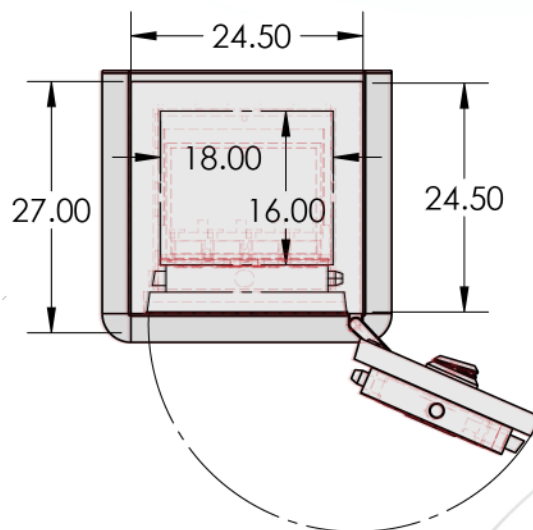

CHRONOS MODEL 4218 CONFIGURATION A

Interior Dimensions	-----	42"H x 18"W x 16"D
Exterior Dimensions	-----	48.5"H x 24.5"W x 27"D
Weight	-----	1,350 LBS
Watch Winder	-----	Eight
Drawer Configuration	-----	One 1.5" Drawer
	-----	One 2" Drawer
	-----	One 3" Drawer
	-----	One 5" Drawer
Open Space	-----	11" w/ One Adjustable Shelf

8 Watch Winders

1.5" Drawer

2" Drawer

3" Drawer

5" Drawer

11" Open Space with
One Adjustable Shelf

* Please add 1" to all exterior dimensions to allow for installation.

** Standard 120 volt outlet required for operation. Two cords exit at lower back of safe on hinge side to provide power to interior light and watch winders.