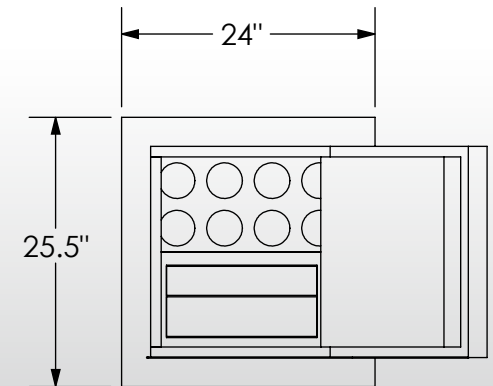

Man Safe COM Elite 2018 Configuration #2

Features & Specifications:

Interior Dimensions	20"H x 18"W x 16.5"D
Exterior Dimensions	25.5"H x 24"W x 27"D
Interior Drawer Dimensions	12 ¾"W x 13"D
Capacity in Cubic Ft.	4
Weight	852 LBS
Watch Winders	Eight
Drawer Configuration	One 2" Drawer
.....	One 3" Drawer
Open Space	None

* Please add 1" to all exterior dimensions to allow for installation.

** Standard 120 volt outlet required for operation. Two cords exit at lower back of safe on hinge side to provide power to interior light and watch winders.