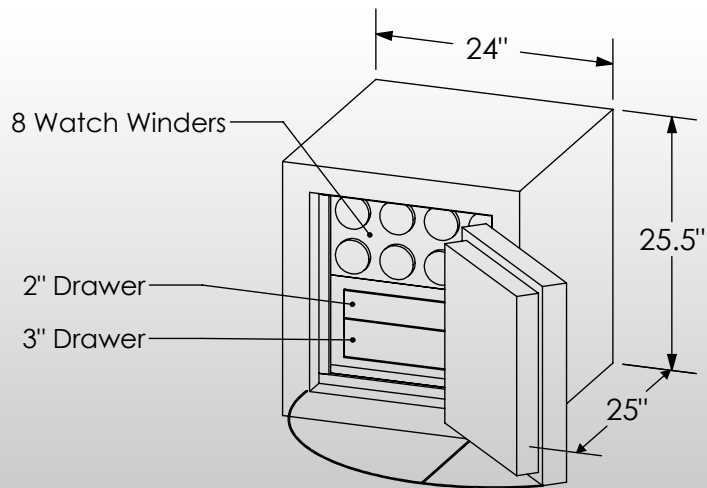

Man Safe COM Elite 2018 Configuration #2

Features & Specifications:

Interior Dimensions	20"H x 18"W x 16.5"D
Exterior Dimensions	25.5"H x 24"W x 27"D
Interior Drawer Dimensions	12 ¾"W x 13"D
Capacity in Cubic Ft.	4
Weight	852 LBS
Watch Winders	Eight
Drawer Configuration	One 2" Drawer
.....	One 3" Drawer
Open Space	None

* Please add 1" to all exterior dimensions to allow for installation.

** Standard 120 volt outlet required for operation. Two cords exit at lower back of safe on hinge side to provide power to interior light and watch winders.