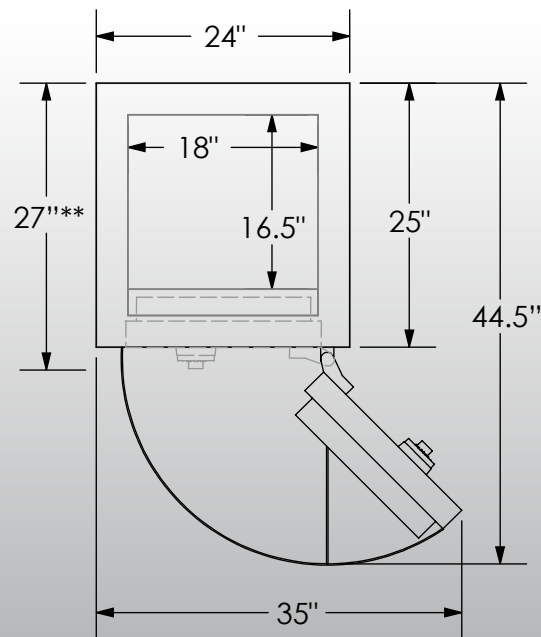

Man Safe COM Elite 2018 Configuration #2

Features & Specifications:

Interior Dimensions	20"H x 18"W x 16.5"D
Exterior Dimensions	25.5"H x 24"W x 27"D
Interior Drawer Dimensions	12 ¾"W x 13"D
Capacity in Cubic Ft.	4
Weight	852 LBS
Watch Winders	Eight
Drawer Configuration	One 2" Drawer
.....	One 3" Drawer
Open Space	None

* Please add 1" to all exterior dimensions to allow for installation.

** Standard 120 volt outlet required for operation. Two cords exit at lower back of safe on hinge side to provide power to interior light and watch winders.