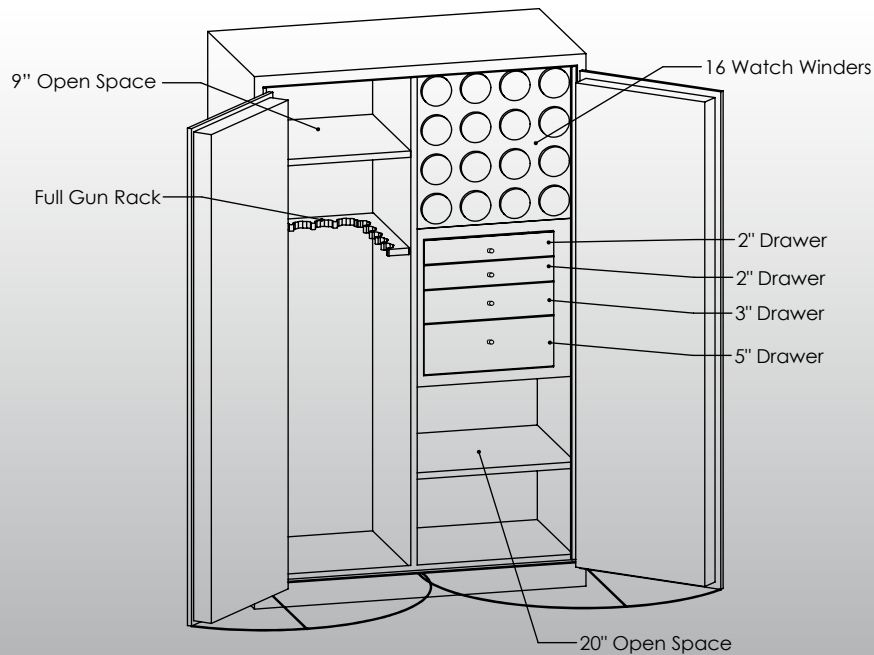

Man Safe 6037 Elite Configuration #1

Features & Specifications:

Interior Dimensions	60"H x 37"W x 16.5"D
Exterior Dimensions	61"H x 38"W x 22"D
Interior Drawer Dimensions	12 3/4"W x 13"D
Capacity in Cubic Ft.	21
Weight	1,300 LBS
Watch Winders	Sixteen
Drawer Configuration	Two 2" Drawers
.....	One 3" Drawer
.....	One 5" Drawer
Open Space	20" Under Drawers
.....	Gun Rack (10-11 Long Guns)
.....	9" Above Gun Rack

* Please add 1" to all exterior dimensions to allow for installation.

** Standard 120 volt outlet required for operation. Two cords exit at lower back of safe on hinge side to provide power to interior light and watch winders.