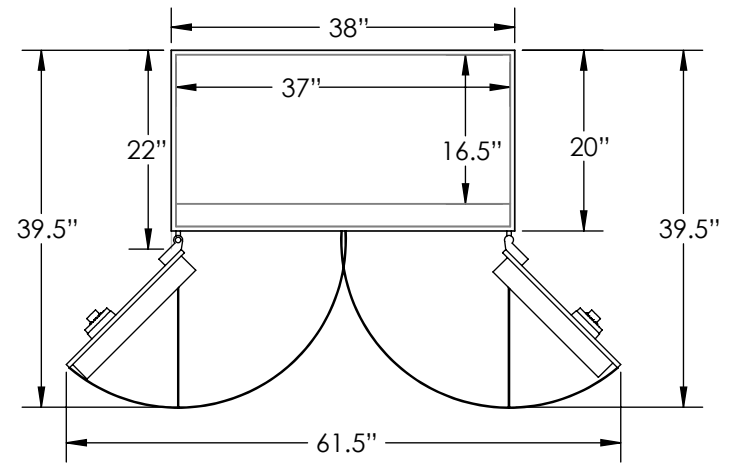

Man Safe 6037 Elite Configuration #1

Features & Specifications:

Interior Dimensions	60"H x 37"W x 16.5"D
Exterior Dimensions	61"H x 38"W x 22"D
Interior Drawer Dimensions	12 3/4"W x 13"D
Capacity in Cubic Ft.	21
Weight	1,300 LBS
Watch Winders	Sixteen
Drawer Configuration	Two 2" Drawers
.....	One 3" Drawer
.....	One 5" Drawer
Open Space	20" Under Drawers
.....	Gun Rack (10-11 Long Guns)
.....	9" Above Gun Rack

* Please add 1" to all exterior dimensions to allow for installation.

** Standard 120 volt outlet required for operation. Two cords exit at lower back of safe on hinge side to provide power to interior light and watch winders.