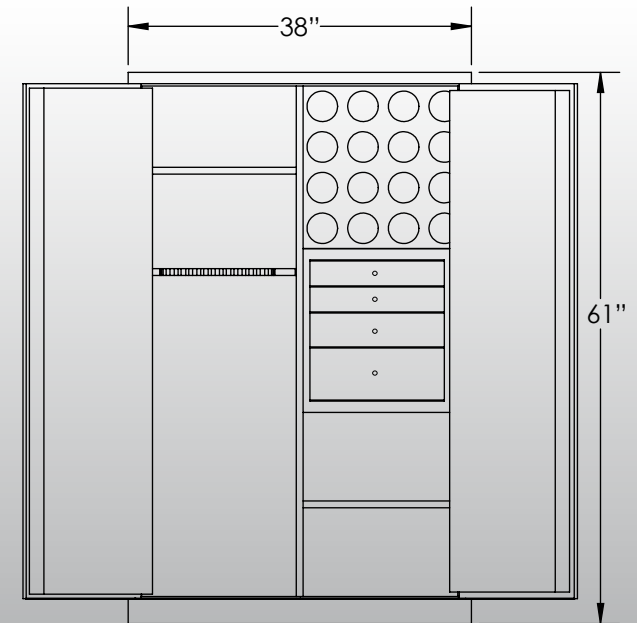

Man Safe 6037 Elite Configuration #1

Features & Specifications:

Interior Dimensions	60"H x 37"W x 16.5"D
Exterior Dimensions	61"H x 38"W x 22"D
Interior Drawer Dimensions	12 3/4"W x 13"D
Capacity in Cubic Ft.	21
Weight	1,300 LBS
Watch Winders	Sixteen
Drawer Configuration	Two 2" Drawers
.....	One 3" Drawer
.....	One 5" Drawer
Open Space	20" Under Drawers
.....	Gun Rack (10-11 Long Guns)
.....	9" Above Gun Rack

* Please add 1" to all exterior dimensions to allow for installation.

** Standard 120 volt outlet required for operation. Two cords exit at lower back of safe on hinge side to provide power to interior light and watch winders.