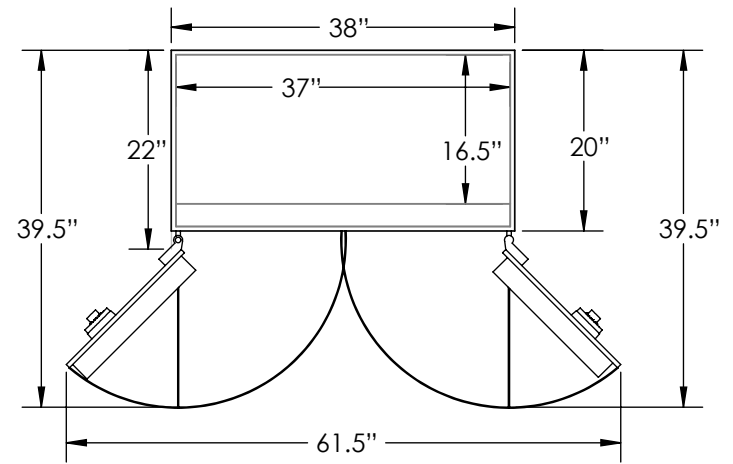

# Man Safe 6037 Configuration #1

## Features & Specifications:

Interior Dimensions .....	60"H x 37"W x 16.5"D
Exterior Dimensions .....	61"H x 38"W x 22"D
Interior Drawer Dimensions .....	12 3/4"W x 13"D
Capacity in Cubic Ft. ....	21
Weight .....	1,240 LBS
Watch Winders .....	Sixteen
Drawer Configuration .....	Two 2" Drawers
.....	One 3" Drawer
.....	One 5" Drawer
Open Space .....	20" Under Drawers
.....	Gun Rack (10-11 Long Guns)
.....	9" Above Gun Rack

\* Please add 1" to all exterior dimensions to allow for installation.

\*\* Standard 120 volt outlet required for operation. Two cords exit at lower back of safe on hinge side to provide power to interior light and watch winders.