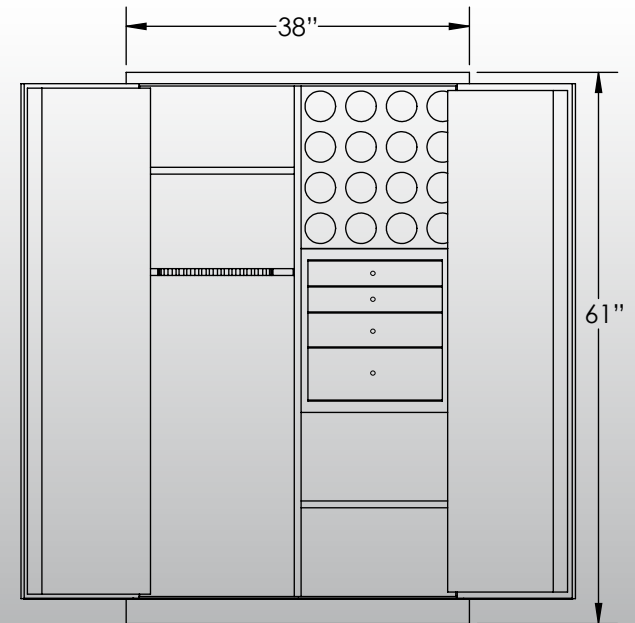

# Man Safe 6037 Configuration #1

## Features & Specifications:

Interior Dimensions .....	60"H x 37"W x 16.5"D
Exterior Dimensions .....	61"H x 38"W x 22"D
Interior Drawer Dimensions .....	12 3/4"W x 13"D
Capacity in Cubic Ft. ....	21
Weight .....	1,240 LBS
Watch Winders .....	Sixteen
Drawer Configuration .....	Two 2" Drawers
.....	One 3" Drawer
.....	One 5" Drawer
Open Space .....	20" Under Drawers
.....	Gun Rack (10-11 Long Guns)
.....	9" Above Gun Rack

\* Please add 1" to all exterior dimensions to allow for installation.

\*\* Standard 120 volt outlet required for operation. Two cords exit at lower back of safe on hinge side to provide power to interior light and watch winders.