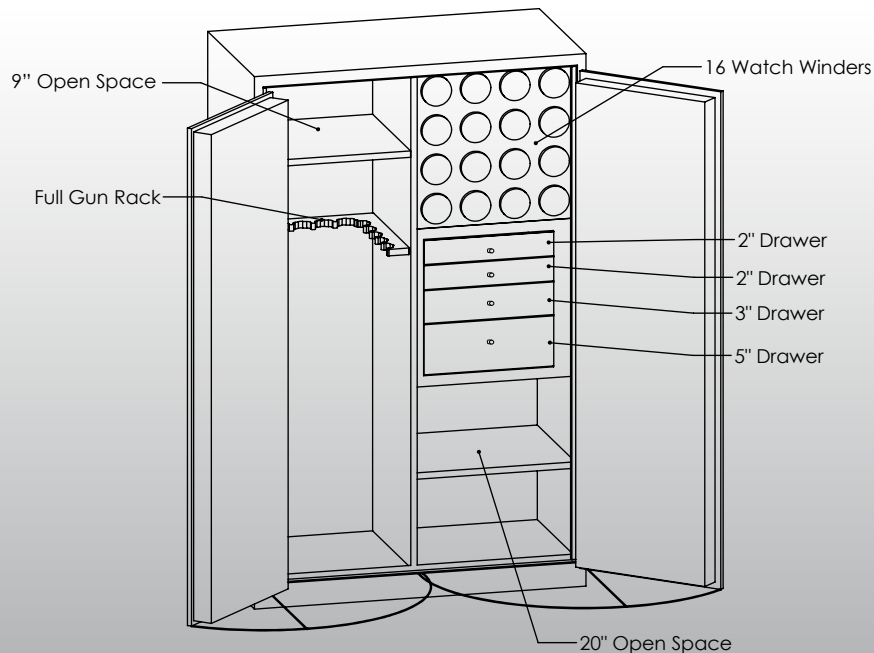

# Man Safe 6037 Configuration #1

## Features & Specifications:

Interior Dimensions .....	60"H x 37"W x 16.5"D
Exterior Dimensions .....	61"H x 38"W x 22"D
Interior Drawer Dimensions .....	12 3/4"W x 13"D
Capacity in Cubic Ft. ....	21
Weight .....	1,240 LBS
Watch Winders .....	Sixteen
Drawer Configuration .....	Two 2" Drawers
.....	One 3" Drawer
.....	One 5" Drawer
Open Space .....	20" Under Drawers
.....	Gun Rack (10-11 Long Guns)
.....	9" Above Gun Rack

\* Please add 1" to all exterior dimensions to allow for installation.

\*\* Standard 120 volt outlet required for operation. Two cords exit at lower back of safe on hinge side to provide power to interior light and watch winders.