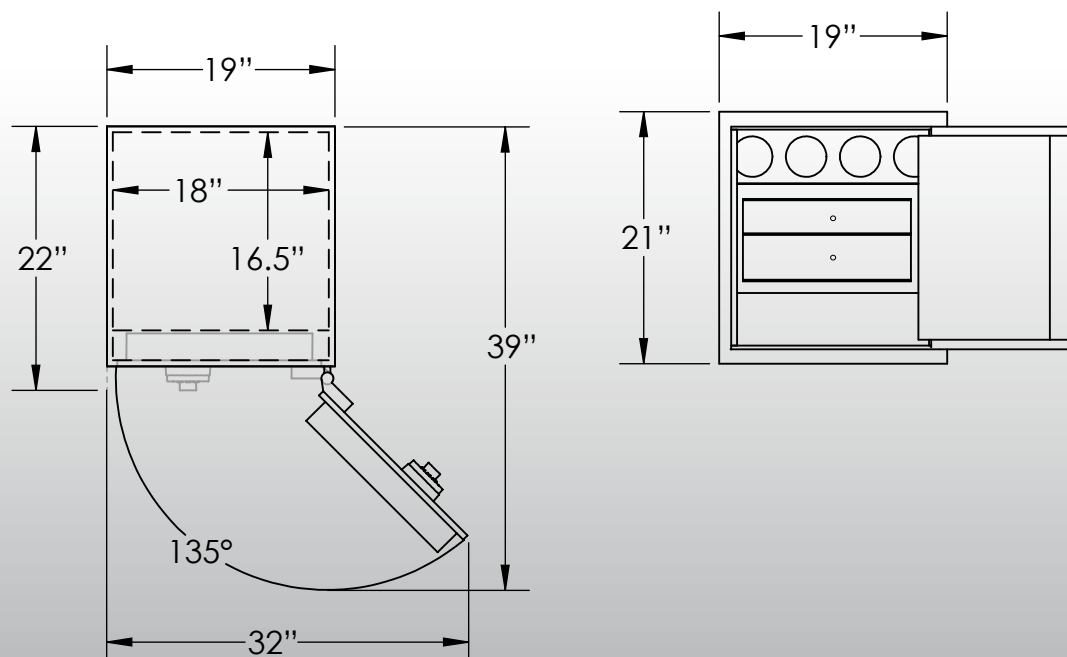

Man Safe 2018 Elite Configuration #1

Features & Specifications:

Interior Dimensions	20"H x 18"W x 16.5"D
Exterior Dimensions	21"H x 19"W x 22"D
Interior Drawer Dimensions	12 3/4"W x 13"D
Capacity in Cubic Ft.	4
Weight	285 LBS
Watch Winders	Four
Drawer Configuration	One 3" Drawer
Open Space	3.5 inches

* Please add 1" to all exterior dimensions to allow for installation.

** Standard 120 volt outlet required for operation. Two cords exit at lower back of safe on hinge side to provide power to interior light and watch winders.