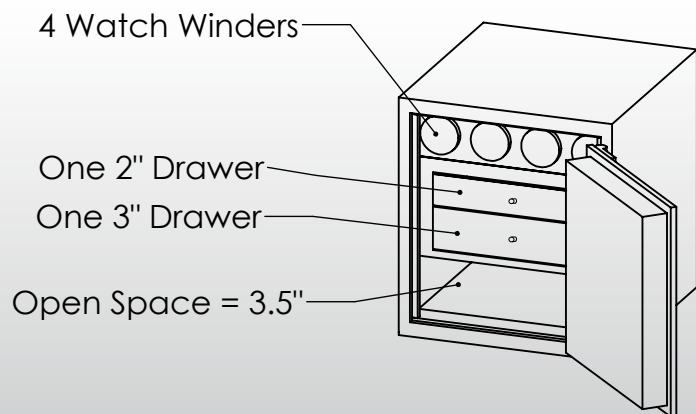

Man Safe 2018 Elite Configuration #1

Features & Specifications:

Interior Dimensions	20"H x 18"W x 16.5"D
Exterior Dimensions	21"H x 19"W x 22"D
Interior Drawer Dimensions	12 3/4"W x 13"D
Capacity in Cubic Ft.	4
Weight	285 LBS
Watch Winders	Four
Drawer Configuration	One 3" Drawer
Open Space	3.5 inches

* Please add 1" to all exterior dimensions to allow for installation.

** Standard 120 volt outlet required for operation. Two cords exit at lower back of safe on hinge side to provide power to interior light and watch winders.