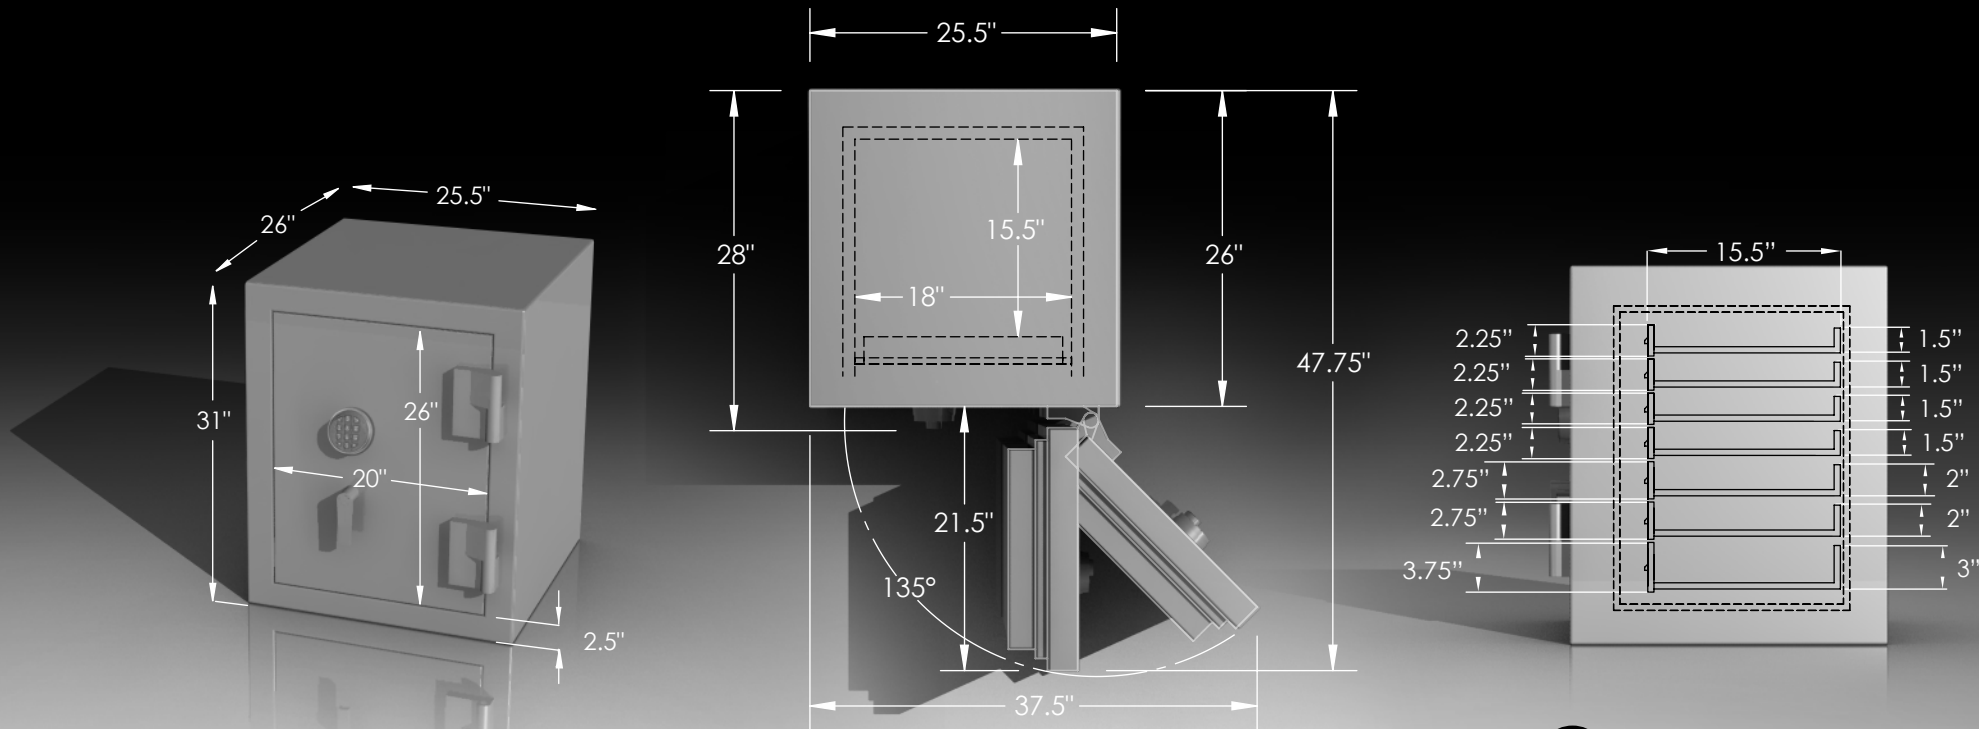

### Features & Specifications:

Interior Dimensions	24"H x 18"W x 15.5"D
Exterior Dimensions	31"H x 25.5"W x 28"D*
Capacity in Cubic Ft.	4
Weight	1,546 lbs.
Drawer Configuration	Four 1.5" Drawers** Two 2" Drawers One 3" Drawer
Open Space for Shelving	None

\*Add 1in. to all exterior dimensions to allow for installation

\*\*Internal usable drawer depth

**BROWN SAFE**