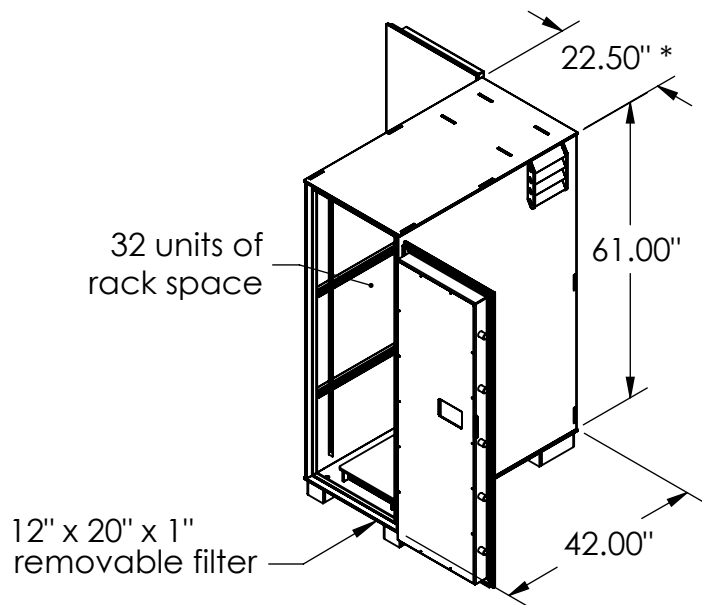

GSA Class 5 IPS Security Container - Model 6021

Meets federal specification AA-C-2786.
 Lock: Kaba Mas X-10 lock (meets federal spec FF-L-2740B)
 Equipped with 19" EIA vertical rack mounts.

Inside: 59.5" x 21.25" x 35.00"
 Outside: 61.00" x 22.50" x 42.00"
 Capacity: 27.60 cu. ft.
 Weight: 1,525 lbs.

TOP VIEW

FRONT VIEW

LEFT VIEW (doors closed)

* Double door unit standard, door on front and back of safe.
 * Please note: Add an additional 2.25" to width of all models to account for vents.