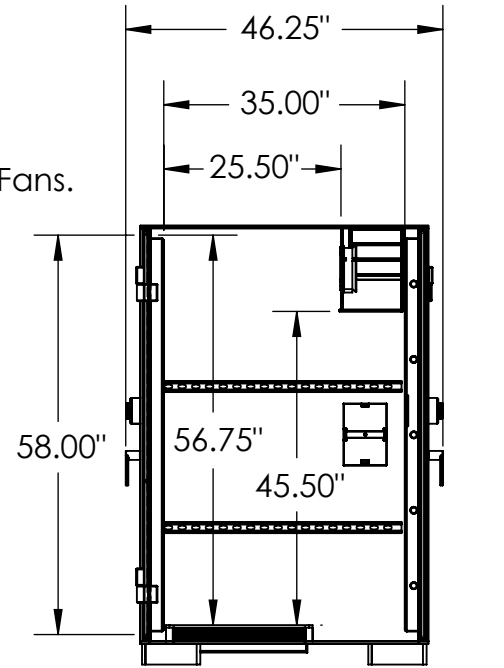

GSA Class 5 IPS Security Container - Model 6021

Meets federal specification AA-C-2786.
 Lock: Kaba Mas X-10 lock (meets federal spec FF-L-2740B)
 Equipped with 19" EIA vertical rack mounts.

Inside: 59.5" x 21.25" x 35.00"
 Outside: 61.00" x 22.50" x 42.00"
 Capacity: 27.60 cu. ft.
 Weight: 1,525 lbs.

TOP VIEW

FRONT VIEW

LEFT VIEW (doors closed)

* Double door unit standard, door on front and back of safe.
 * Please note: Add an additional 2.25" to width of all models to account for vents.