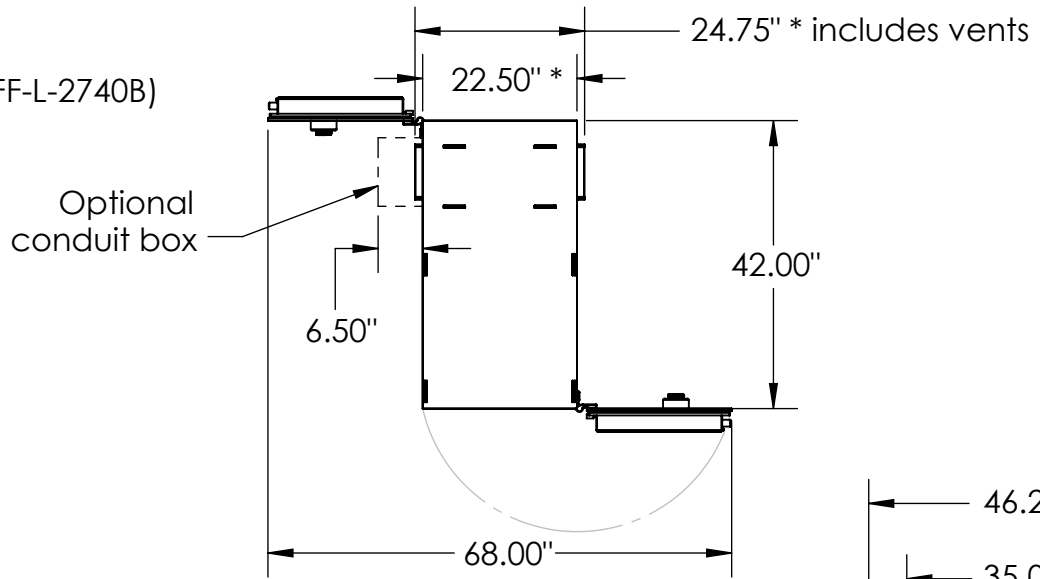

GSA Class 5 IPS Security Container - Model 6021

Meets federal specification AA-C-2786.
 Lock: Kaba Mas X-10 lock (meets federal spec FF-L-2740B)
 Equipped with 19" EIA vertical rack mounts.

Inside: 59.5" x 21.25" x 35.00"
 Outside: 61.00" x 22.50" x 42.00"
 Capacity: 27.60 cu. ft.
 Weight: 1,525 lbs.

TOP VIEW

FRONT VIEW

LEFT VIEW (doors closed)

* Double door unit standard, door on front and back of safe.
 * Please note: Add an additional 2.25" to width of all models to account for vents.