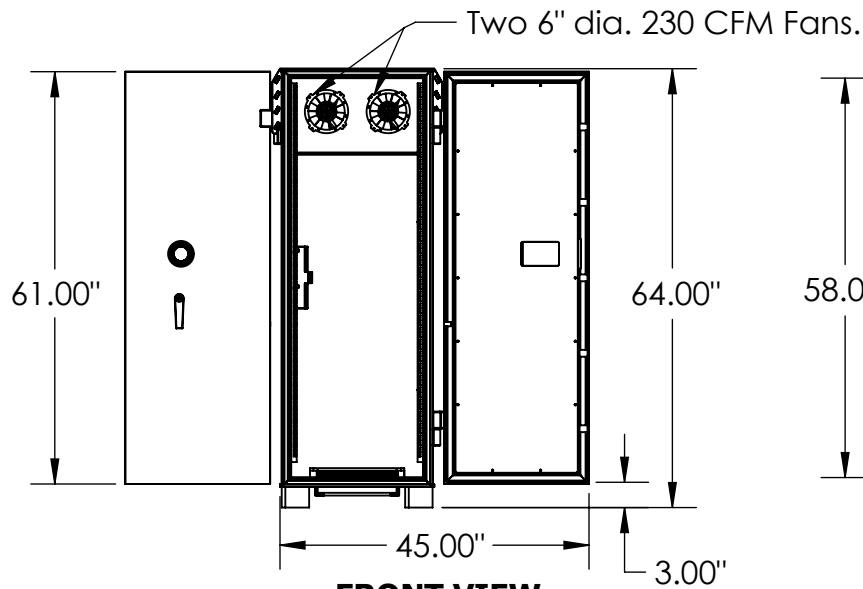

GSA Class 5 IPS Security Container - Model 6021

Meets federal specification AA-C-2786.
 Lock: Kaba Mas X-10 lock (meets federal spec FF-L-2740B)
 Equipped with 19" EIA vertical rack mounts.

Inside: 59.5" x 21.25" x 35.00"
 Outside: 61.00" x 22.50" x 42.00"
 Capacity: 27.60 cu. ft.
 Weight: 1,525 lbs.

TOP VIEW

FRONT VIEW

LEFT VIEW (doors closed)

* Double door unit standard, door on front and back of safe.
 * Please note: Add an additional 2.25" to width of all models to account for vents.