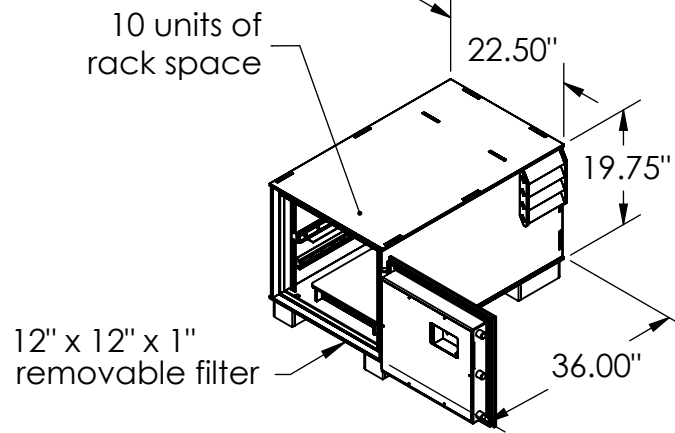

# GSA Class 5 IPS Security Container - Model 1921

Meets federal specification AA-C-2786.

Lock: Kaba Mas X-10 lock (meets federal spec FF-L-2740B)

Equipped with 19" EIA vertical rack mounts.

Inside: 19.00" x 21.25" x 31.75"

Outside: 19.75" x 22.5" x 36.00"

Capacity: 12.81 cu. ft.

Weight: 725 lbs.

**TOP VIEW**

**FRONT VIEW**

**RIGHT VIEW (doors closed)**

\* Please note: Add an additional 2.25" to width of all models to account for vents.