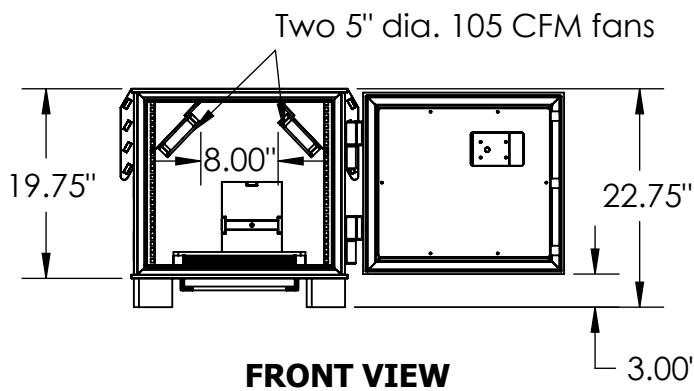

# GSA Class 5 IPS Security Container - Model 1921

Meets federal specification AA-C-2786.

Lock: Kaba Mas X-10 lock (meets federal spec FF-L-2740B)

Equipped with 19" EIA vertical rack mounts.

Inside: 19.00" x 21.25" x 31.75"

Outside: 19.75" x 22.5" x 36.00"

Capacity: 12.81 cu. ft.

Weight: 725 lbs.

**TOP VIEW**

**FRONT VIEW**

**RIGHT VIEW (doors closed)**

\* Please note: Add an additional 2.25" to width of all models to account for vents.