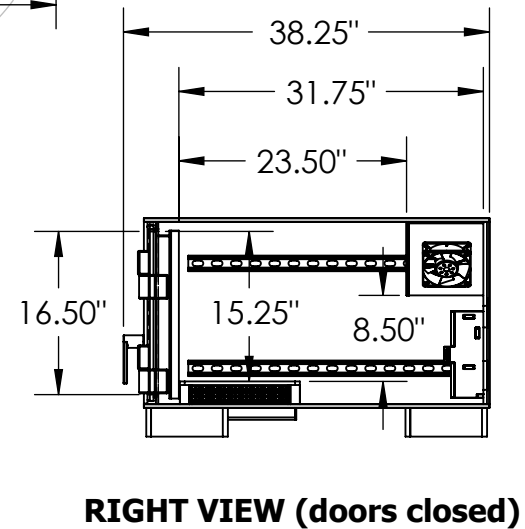

# GSA Class 5 IPS Security Container - Model 1921

Meets federal specification AA-C-2786.

Lock: Kaba Mas X-10 lock (meets federal spec FF-L-2740B)

Equipped with 19" EIA vertical rack mounts.

Inside: 19.00" x 21.25" x 31.75"

Outside: 19.75" x 22.5" x 36.00"

Capacity: 12.81 cu. ft.

Weight: 725 lbs.

**TOP VIEW**

**FRONT VIEW**

**RIGHT VIEW (doors closed)**

\* Please note: Add an additional 2.25" to width of all models to account for vents.