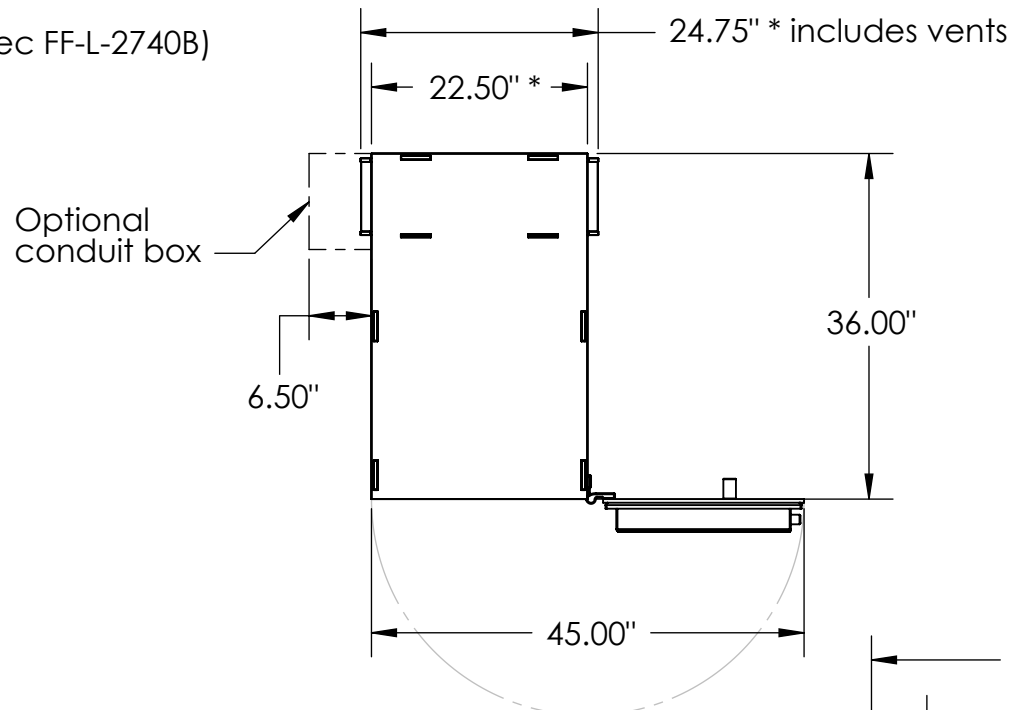

# GSA Class 5 IPS Security Container - Model 1921

Meets federal specification AA-C-2786.

Lock: Kaba Mas X-10 lock (meets federal spec FF-L-2740B)

Equipped with 19" EIA vertical rack mounts.

Inside: 19.00" x 21.25" x 31.75"

Outside: 19.75" x 22.5" x 36.00"

Capacity: 12.81 cu. ft.

Weight: 725 lbs.

**TOP VIEW**

**FRONT VIEW**

**RIGHT VIEW (doors closed)**

\* Please note: Add an additional 2.25" to width of all models to account for vents.