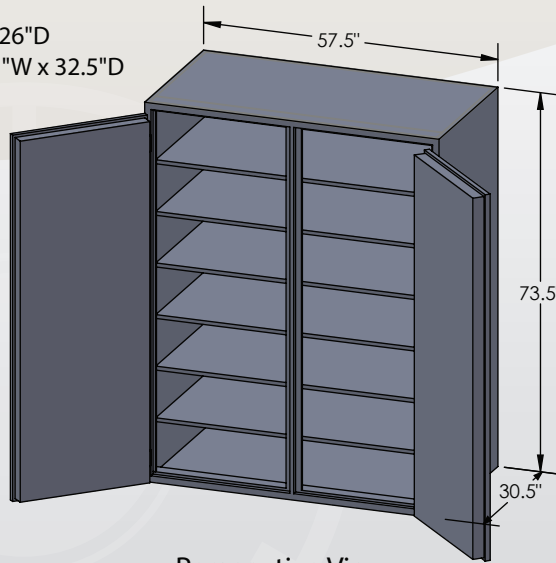

ESTATE PLUS

Series

7256 Luxury Safe

BROWN SAFE

Inside Dimensions 72"H x 56"W x 26"D
 Outside Dimensions 73.5"H x 57.5"W x 32.5"D
 Cubic Foot Capacity - 61
 Weight - 3,820 lbs.

Perspective View

Plan View

Side View

** Shown with standard interior configuration

***Please add 1" to all exterior dimensions to allow for installation.

Upgraded Interior Configurations

Interior Configuration 1

Interior Configuration 2

Interior Configuration 3