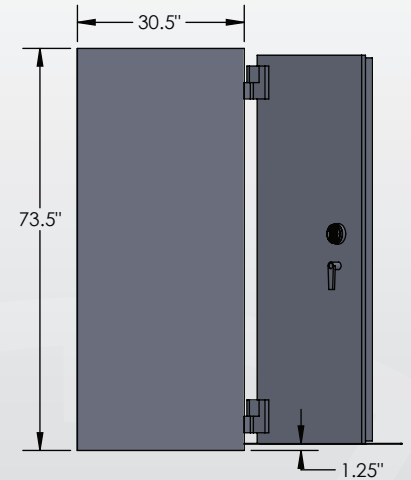

ESTATE PLUS

Series

7256 Luxury Safe

BROWN SAFE

Inside Dimensions 72"H x 56"W x 26"D
 Outside Dimensions 73.5"H x 57.5"W x 32.5"D
 Cubic Foot Capacity - 61
 Weight - 3,820 lbs.

Perspective View

Plan View

Side View

** Shown with standard interior configuration

***Please add 1" to all exterior dimensions to allow for installation.

Upgraded Interior Configurations

Interior Configuration 1

Interior Configuration 2

Interior Configuration 3