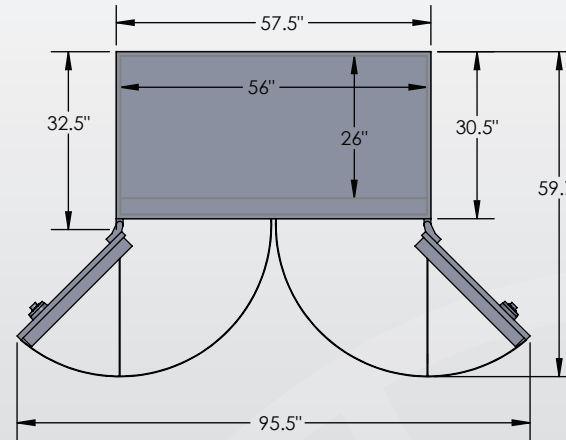

ESTATE PLUS

Series

7256 Luxury Safe

BROWN SAFE

Inside Dimensions 72"H x 56"W x 26"D
 Outside Dimensions 73.5"H x 57.5"W x 32.5"D
 Cubic Foot Capacity - 61
 Weight - 3,820 lbs.

Perspective View

Plan View

Side View

** Shown with standard interior configuration

***Please add 1" to all exterior dimensions to allow for installation.

Upgraded Interior Configurations

Interior Configuration 1

Interior Configuration 2

Interior Configuration 3